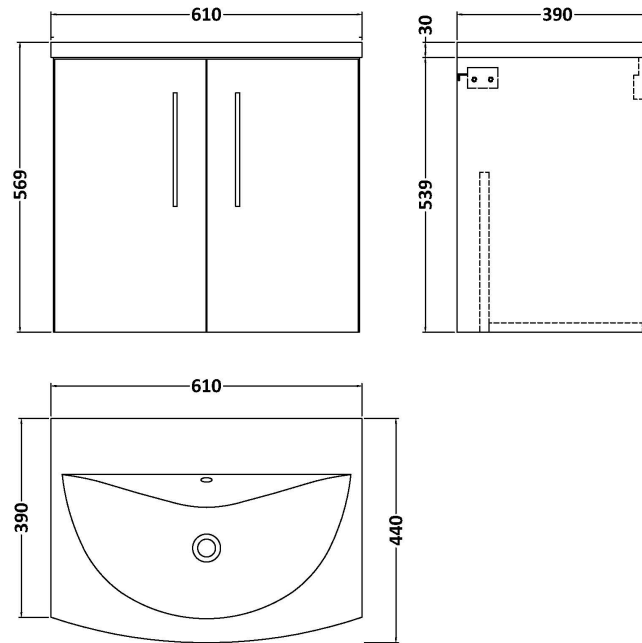

Sales Code: ARN1323G

Description: 600 Wh 2-Door Vanity & Basin 4

Packaging Details

Barcode: 5056462680798

Sales Code: NVF1323

Description: 600 Wh 2-Door Unit (365 Deep)

Product Dimensions

Height (mm):	539
Width (mm):	600
Depth (mm):	383
Nett Weight (kg):	14.2

Packaging Dimensions

Height (mm):	560
Width (mm):	620
Depth (mm):	405
Gross Weight (kg):	14.7

Packaging Data

Box Colour:	Brown Cardboard Box - Printed
Box Qty:	0
Label Size:	0 x 0
Label Colour:	Not Applicable
Label Qty:	0

Sales Code: NVM043

Description: 600 Curved Basin 1Th

Product Dimensions

Height (mm):	160
Width (mm):	610
Depth (mm):	440
Nett Weight (kg):	11

Packaging Dimensions

Height (mm):	190
Width (mm):	630
Depth (mm):	415
Gross Weight (kg):	11.5

Packaging Data

Box Colour:	Brown Cardboard Box - Printed
Box Qty:	1
Label Size:	100 x 50
Label Colour:	White Label
Label Qty:	2

Outer Box Dimensions (If Applicable)

Height (mm):	
Width (mm):	
Depth (mm):	
Gross Weight (kg):	
Barcode:	5056462620961