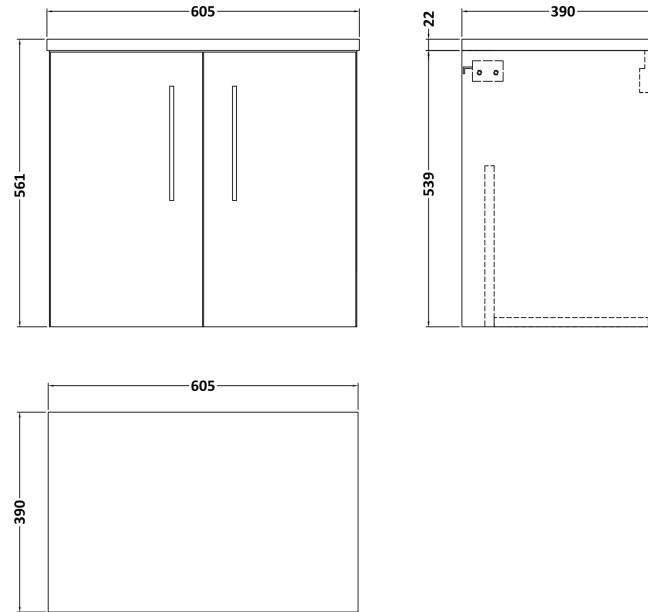

Sales Code: ARN1323LSW

Description: 600 Wh 2-Door Vanity & Laminate Top

Packaging Details

Barcode: 5056462667867

Sales Code: NVF1323

Description: 600 Wh 2-Door Unit (365 Deep)

Product Dimensions

Height (mm):	539
Width (mm):	600
Depth (mm):	383
Nett Weight (kg):	14.2

Packaging Dimensions

Height (mm):	560
Width (mm):	620
Depth (mm):	405
Gross Weight (kg):	14.7

Packaging Data

Box Colour:	Brown Cardboard Box - Printed
Box Qty:	0
Label Size:	0 x 0
Label Colour:	Not Applicable
Label Qty:	0

Sales Code: LSW600

Description: Laminate Worktop 605X390x22mm

Product Dimensions

Height (mm):	22
Width (mm):	605
Depth (mm):	390
Nett Weight (kg):	2

Packaging Dimensions

Height (mm):	25
Width (mm):	610
Depth (mm):	455
Gross Weight (kg):	2

Packaging Data

Box Colour:	Brown Cardboard Box
Box Qty:	1
Label Size:	100 x 50
Label Colour:	White Label
Label Qty:	1

Outer Box Dimensions (If Applicable)

Height (mm):	
Width (mm):	
Depth (mm):	
Gross Weight (kg):	
Barcode:	5056211874188