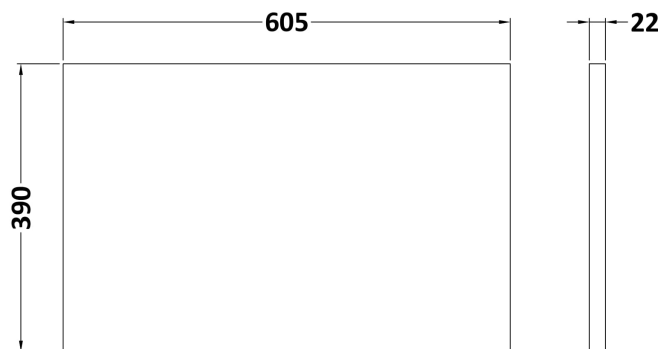

Sales Code: ARN1323LSW

Description: 600 Wh 2-Door Vanity & Laminate Top

Packaging Details

Barcode: 5056462667867

Sales Code: NVF1323

Description: 600 Wh 2-Door Unit (365 Deep)

Product Dimensions

Height (mm):	539
Width (mm):	600
Depth (mm):	383
Nett Weight (kg):	14.2

Packaging Dimensions

Height (mm):	560
Width (mm):	620
Depth (mm):	405
Gross Weight (kg):	14.7

Packaging Data

Box Colour:	Brown Cardboard Box - Printed
Box Qty:	0
Label Size:	0 x 0
Label Colour:	Not Applicable
Label Qty:	0

Sales Code: LSW600

Description: Laminate Worktop 605X390x22mm

Product Dimensions

Height (mm):	22
Width (mm):	605
Depth (mm):	390
Nett Weight (kg):	2

Packaging Dimensions

Height (mm):	25
Width (mm):	610
Depth (mm):	455
Gross Weight (kg):	2

Packaging Data

Box Colour:	Brown Cardboard Box
Box Qty:	1
Label Size:	100 x 50
Label Colour:	White Label
Label Qty:	1

Outer Box Dimensions (If Applicable)

Height (mm):	
Width (mm):	
Depth (mm):	
Gross Weight (kg):	
Barcode:	5056211874188