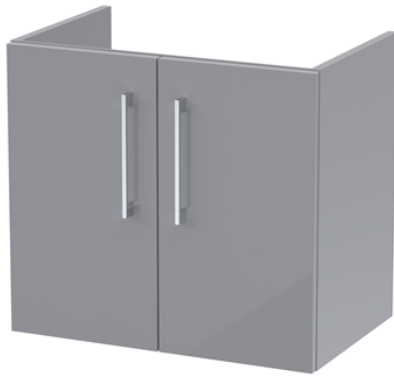

Sales Code: ARN1323LSW

Description: 600 Wh 2-Door Vanity & Laminate Top

Packaging Details

Barcode: 5056462667867

Sales Code: NVF1323

Description: 600 Wh 2-Door Unit (365 Deep)

Product Dimensions

Height (mm):	539
Width (mm):	600
Depth (mm):	383
Nett Weight (kg):	14.2

Packaging Dimensions

Height (mm):	560
Width (mm):	620
Depth (mm):	405
Gross Weight (kg):	14.7

Packaging Data

Box Colour:	Brown Cardboard Box - Printed
Box Qty:	0
Label Size:	0 x 0
Label Colour:	Not Applicable
Label Qty:	0

Outer Box Dimensions (If Applicable)

Height (mm):	
Width (mm):	
Depth (mm):	
Gross Weight (kg):	
Barcode:	5056462658032

Product Details

Country of Origin:	China
Fitting Instruction:	No
CE & UKCA:	N/A
FSC Certified Materials:	Yes
Colour:	Gloss Mid Grey
Construction Method:	Cam & Wood Dowel
Construction Type:	Rigid
Cabinet Finish:	MFC Painted Gloss
Fascia Finish:	Mdf Painted Gloss
Cabinet Thickness (mm):	16
Fascia Thickness (mm):	16
Drawer Included:	No
Drawer Type:	Not Applicable
No of Shelves:	0
Hinge Type:	95 Degree Soft Close
Hinge Included:	Yes, Supplied
Adjustable Legs:	No, Not Required
Fixings Included:	Yes
Handle Style:	Contemporary
Waste Shroud:	No
Handle Included:	Yes, Supplied
Handle Type:	D-Shape

Sales Code: LSW600

Description: Laminate Worktop 605X390x22mm

Product Dimensions

Height (mm):	22
Width (mm):	605
Depth (mm):	390
Nett Weight (kg):	2

Packaging Dimensions

Height (mm):	25
Width (mm):	610
Depth (mm):	455
Gross Weight (kg):	2