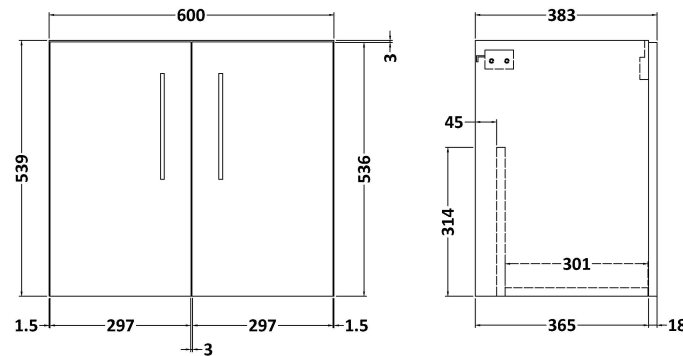

Sales Code: ARN1323LSW

Description: 600 Wh 2-Door Vanity & Laminate Top

Packaging Details

Barcode: 5056462667867

Sales Code: NVF1323

Description: 600 Wh 2-Door Unit (365 Deep)

Product Dimensions

Height (mm):	539
Width (mm):	600
Depth (mm):	383
Nett Weight (kg):	14.2

Packaging Dimensions

Height (mm):	560
Width (mm):	620
Depth (mm):	405
Gross Weight (kg):	14.7

Packaging Data

Box Colour:	Brown Cardboard Box - Printed
Box Qty:	0
Label Size:	0 x 0
Label Colour:	Not Applicable
Label Qty:	0

Sales Code: LSW600

Description: Laminate Worktop 605X390x22mm

Product Dimensions

Height (mm):	22
Width (mm):	605
Depth (mm):	390
Nett Weight (kg):	2

Packaging Dimensions

Height (mm):	25
Width (mm):	610
Depth (mm):	455
Gross Weight (kg):	2

Packaging Data

Box Colour:	Brown Cardboard Box
Box Qty:	1
Label Size:	100 x 50
Label Colour:	White Label
Label Qty:	1

Outer Box Dimensions (If Applicable)

Height (mm):	
Width (mm):	
Depth (mm):	
Gross Weight (kg):	
Barcode:	5056211874188