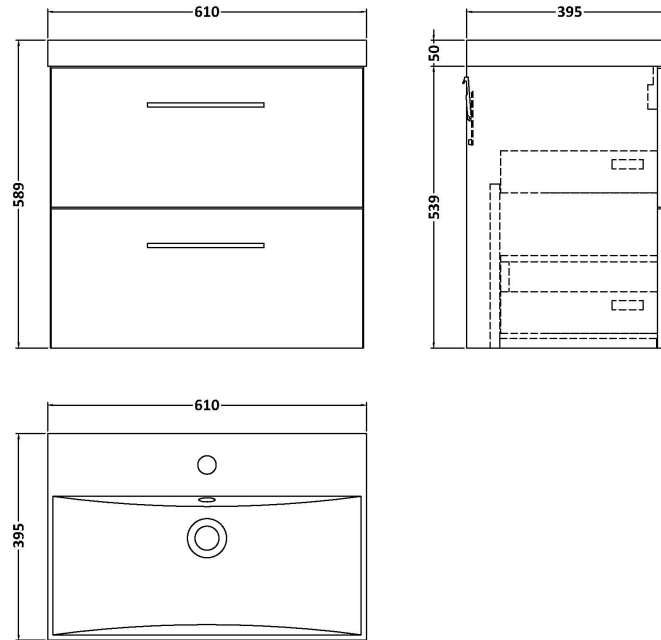

Sales Code: ARN1324D

Description: 600 Wh 2-Drawer Vanity & Basin 3

Packaging Details

Barcode: 5056462668260

Sales Code: NVF1324

Description: 600 Wh 2-Drawer Unit (365 Deep)

Product Dimensions

Height (mm):	539
Width (mm):	600
Depth (mm):	383
Nett Weight (kg):	21.5

Packaging Dimensions

Height (mm):	560
Width (mm):	620
Depth (mm):	405
Gross Weight (kg):	22

Packaging Data

Box Colour:	Brown Cardboard Box - Printed
Box Qty:	0
Label Size:	0 x 0
Label Colour:	Not Applicable
Label Qty:	0

Outer Box Dimensions (If Applicable)

Height (mm):	
Width (mm):	
Depth (mm):	
Gross Weight (kg):	
Barcode:	5056462658056

Product Details

Country of Origin:	China
Fitting Instruction:	No
CE & UKCA:	N/A
FSC Certified Materials:	Yes
Colour:	Gloss Mid Grey
Construction Method:	Cam & Wood Dowel
Construction Type:	Rigid
Cabinet Finish:	MFC Painted Gloss
Fascia Finish:	Mdf Painted Gloss
Cabinet Thickness (mm):	16
Fascia Thickness (mm):	16
Drawer Included:	Yes
Drawer Type:	80mm High Metal S/C Inc Galler
No of Shelves:	0
Hinge Type:	Not Applicable
Hinge Included:	Not Applicable
Adjustable Legs:	No, Not Required
Fixings Included:	Yes
Handle Style:	Contemporary
Waste Shroud:	Yes
Handle Included:	Yes, Supplied
Handle Type:	D-Shape

Sales Code: NVM033

Description: 600 Thin Edged Basin 1Th

Product Dimensions

Height (mm):	170
Width (mm):	610
Depth (mm):	395
Nett Weight (kg):	11

Packaging Dimensions

Height (mm):	190
Width (mm):	630
Depth (mm):	415
Gross Weight (kg):	11.5