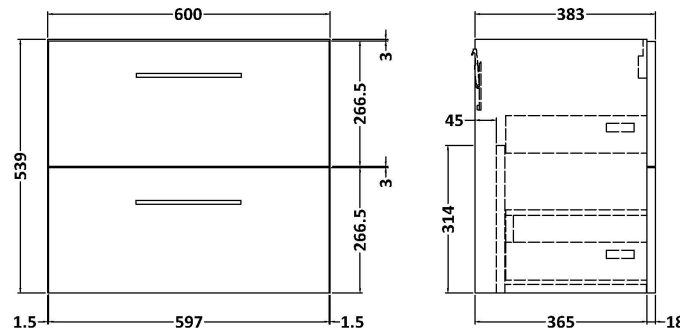

Sales Code: ARN1324D

Description: 600 Wh 2-Drawer Vanity & Basin 3

Packaging Details

Barcode: 5056462668260

Sales Code: NVF1324

Description: 600 Wh 2-Drawer Unit (365 Deep)

Product Dimensions

Height (mm):	539
Width (mm):	600
Depth (mm):	383
Nett Weight (kg):	21.5

Packaging Dimensions

Height (mm):	560
Width (mm):	620
Depth (mm):	405
Gross Weight (kg):	22

Packaging Data

Box Colour:	Brown Cardboard Box - Printed
Box Qty:	0
Label Size:	0 x 0
Label Colour:	Not Applicable
Label Qty:	0

Sales Code: NVM033

Description: 600 Thin Edged Basin 1Th

Product Dimensions

Height (mm):	170
Width (mm):	610
Depth (mm):	395
Nett Weight (kg):	11

Packaging Dimensions

Height (mm):	190
Width (mm):	630
Depth (mm):	415
Gross Weight (kg):	11.5

Packaging Data

Box Colour:	Brown Cardboard Box - Printed
Box Qty:	1
Label Size:	100 x 50
Label Colour:	White Label
Label Qty:	2

Outer Box Dimensions (If Applicable)

Height (mm):	
Width (mm):	
Depth (mm):	
Gross Weight (kg):	
Barcode:	5056211853428