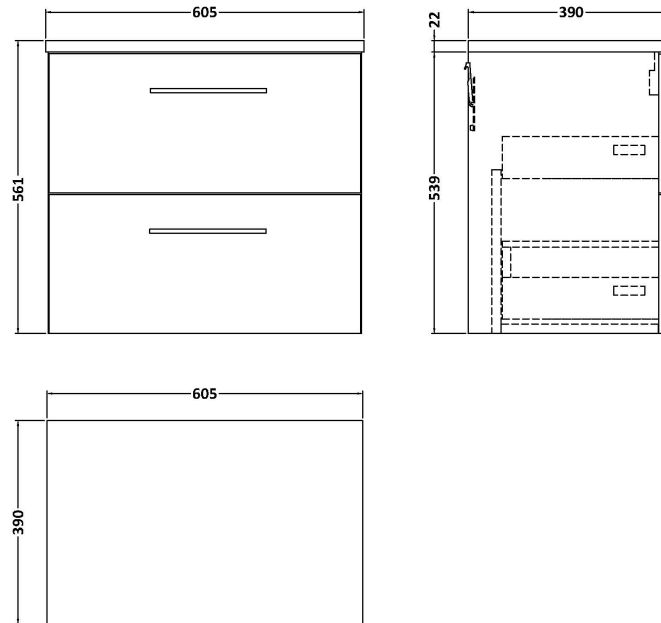

Sales Code: ARN1324LSB

Description: 600 Wh 2-Drawer Vanity & Laminate Top

Packaging Details

Barcode: 5056462668291

Sales Code: NVF1324

Description: 600 Wh 2-Drawer Unit (365 Deep)

Product Dimensions

Height (mm):	539
Width (mm):	600
Depth (mm):	383
Nett Weight (kg):	21.5

Packaging Dimensions

Height (mm):	560
Width (mm):	620
Depth (mm):	405
Gross Weight (kg):	22

Packaging Data

Box Colour:	Brown Cardboard Box - Printed
Box Qty:	0
Label Size:	0 x 0
Label Colour:	Not Applicable
Label Qty:	0

Sales Code: LSB600

Description: Laminate Worktop 605X390x22mm

Product Dimensions

Height (mm):	22
Width (mm):	605
Depth (mm):	390
Nett Weight (kg):	2

Packaging Dimensions

Height (mm):	25
Width (mm):	610
Depth (mm):	455
Gross Weight (kg):	2

Packaging Data

Box Colour:	Brown Cardboard Box
Box Qty:	1
Label Size:	100 x 50
Label Colour:	White Label
Label Qty:	1

Outer Box Dimensions (If Applicable)

Height (mm):	
Width (mm):	
Depth (mm):	
Gross Weight (kg):	
Barcode:	5056211874171