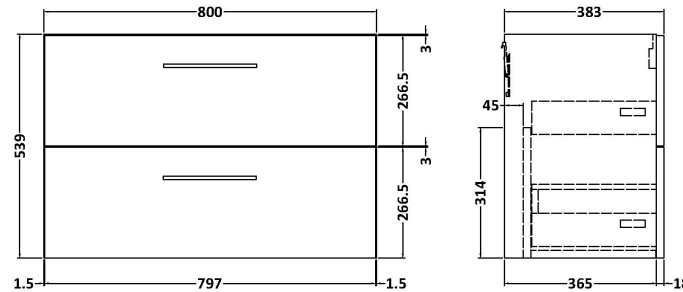

### Product Dimensions

Height (mm):	539
Width (mm):	800
Depth (mm):	383
Nett Weight (kg):	33.5

### Packaging Dimensions

Height (mm):	560
Width (mm):	820
Depth (mm):	405
Gross Weight (kg):	34

### Product Dimensions

Height (mm):	160
Width (mm):	810
Depth (mm):	440
Nett Weight (kg):	15

### Packaging Dimensions

Height (mm):	190
Width (mm):	830
Depth (mm):	415
Gross Weight (kg):	15.5