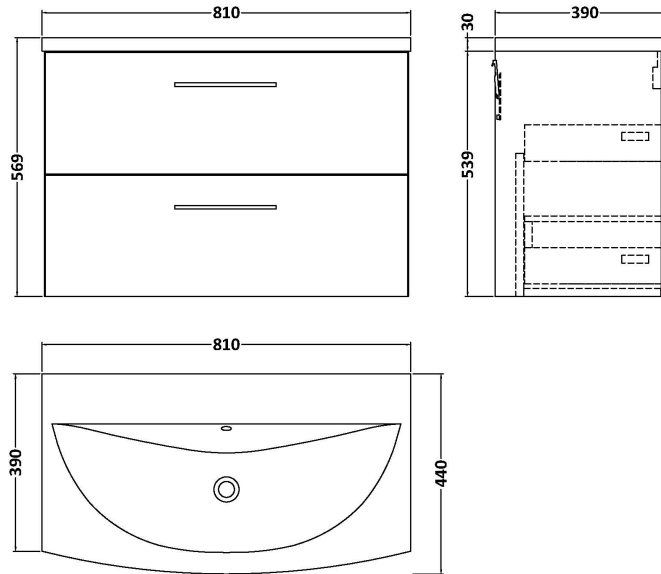

Sales Code: ARN1326G

Description: 800 Wh 2-Drawer Vanity & Basin 4

Packaging Details

Barcode: 5056462681009