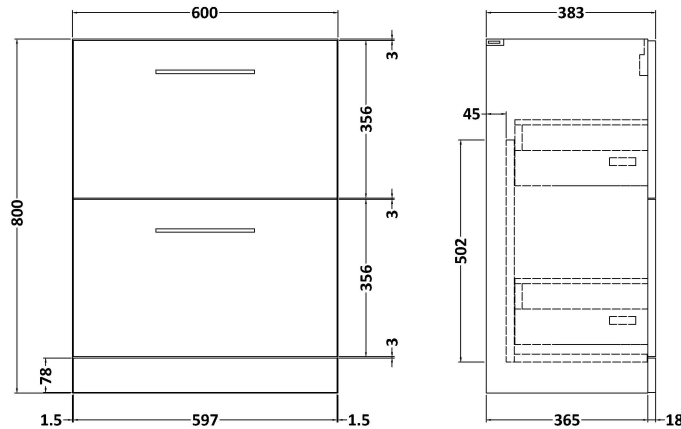

Sales Code: ARN1333F

Description: 1200 Fs 4-Drawer Vanity & Double Basin

Packaging Details

Barcode: 5056462669687

Sales Code: NVF1333

Description: 600 Fs 2-Drawer Unit (365 Deep)

Product Dimensions

Height (mm):	800
Width (mm):	600
Depth (mm):	383
Nett Weight (kg):	26

Packaging Dimensions

Height (mm):	835
Width (mm):	632
Depth (mm):	391
Gross Weight (kg):	26.5

Packaging Data

Box Colour:	Brown Cardboard Box - Printed
Box Qty:	0
Label Size:	0 x 0
Label Colour:	Not Applicable
Label Qty:	0

Sales Code: CBM424

Description: Double Ceramic Basin 1208X392

Product Dimensions

Height (mm):	390
Width (mm):	1205
Depth (mm):	175
Nett Weight (kg):	27

Packaging Dimensions

Height (mm):	205
Width (mm):	1270
Depth (mm):	510
Gross Weight (kg):	27

Packaging Data

Box Colour:	Brown Cardboard Box - Printed
Box Qty:	1
Label Size:	100 x 50
Label Colour:	White Label
Label Qty:	2

Outer Box Dimensions (If Applicable)

Height (mm):	
Width (mm):	
Depth (mm):	
Gross Weight (kg):	
Barcode:	5056211875826