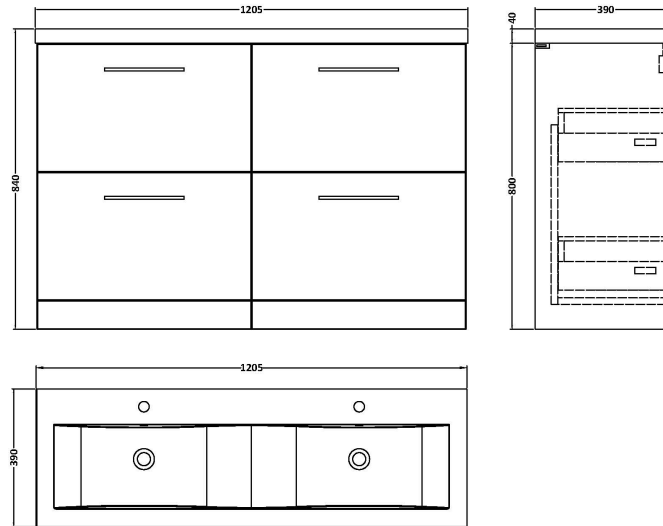

Sales Code: ARN1333F

Description: 1200 Fs 4-Drawer Vanity & Double Basin

Packaging Details

Barcode: 5056462669687

Sales Code: NVF1333

Description: 600 Fs 2-Drawer Unit (365 Deep)

Product Dimensions

Height (mm):	800
Width (mm):	600
Depth (mm):	383
Nett Weight (kg):	26

Packaging Dimensions

Height (mm):	835
Width (mm):	632
Depth (mm):	391
Gross Weight (kg):	26.5

Packaging Data

Box Colour:	Brown Cardboard Box - Printed
Box Qty:	0
Label Size:	0 x 0
Label Colour:	Not Applicable
Label Qty:	0

Outer Box Dimensions (If Applicable)

Height (mm):	
Width (mm):	
Depth (mm):	
Gross Weight (kg):	
Barcode:	5056462660653

Product Details

Country of Origin:	China
Fitting Instruction:	No
CE Certification:	N/A
FSC Certified Materials:	Yes
Colour:	Gloss Mid Grey
Construction Method:	Cam & Wood Dowel
Construction Type:	Rigid
Cabinet Finish:	MFC Painted Gloss
Fascia Finish:	Mdf Painted Gloss
Cabinet Thickness (mm):	16
Fascia Thickness (mm):	18
Drawer Included:	Yes
Drawer Type:	80mm High Metal S/C Inc Galler
No of Shelves:	0
Hinge Type:	Not Applicable
Hinge Included:	Not Applicable
Adjustable Legs:	No, Not Required
Fixings Included:	Yes
Handle Style:	Contemporary
Waste Shroud:	Yes
Handle Included:	Yes, Supplied
Handle Type:	D-Shape

Sales Code: CBM424

Description: Double Ceramic Basin 1208X392

Product Dimensions

Height (mm):	390
Width (mm):	1205
Depth (mm):	175
Nett Weight (kg):	27

Packaging Dimensions

Height (mm):	205
Width (mm):	1270
Depth (mm):	510
Gross Weight (kg):	27