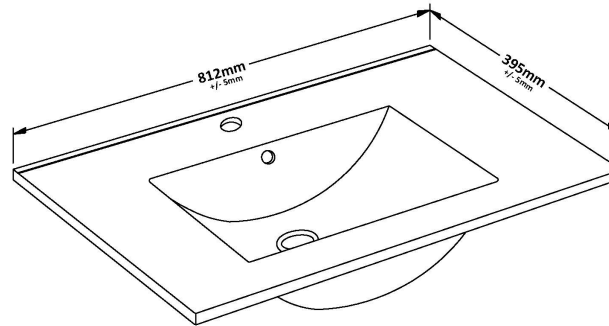

Packaging Dimensions

Height (mm):	835
Width (mm):	832
Depth (mm):	391
Gross Weight (kg):	32

Packaging Data

Box Colour:	Brown Cardboard Box - Printed	
Box Qty:	0	
Label Size:	0 x 0	
Label Colour:	Not Applicable	
Label Qty:	0	

Outer Box Dimensions (If Applicable)

Height (mm):	
Width (mm):	
Depth (mm):	
Gross Weight (kg):	
Barcode:	5056462660721

Product Details

Country of Origin:	China
Fitting Instruction:	No
CE & UKCA:	N/A
FSC Certified Materials:	Yes
Colour:	Gloss Mid Grey
Construction Method:	Cam & Wood Dowel
Construction Type:	Rigid
Cabinet Finish:	MFC Painted Gloss
Fascia Finish:	Mdf Painted Gloss
Cabinet Thickness (mm):	16
Fascia Thickness (mm):	18
Drawer Included:	Yes
Drawer Type:	80mm High Metal S/C Inc Galler
No of Shelves:	0
Hinge Type:	Not Applicable
Hinge Included:	Not Applicable
Adjustable Legs:	No, Not Required
Fixings Included:	Yes
Handle Style:	Contemporary
Waste Shroud:	Yes
Handle Included:	Yes, Supplied
Handle Type:	D-Shape

Sales Code: NVM005

Description: Minimalist Basin 800mm

Product Dimensions

Height (mm):	170
Width (mm):	800
Depth (mm):	390
Nett Weight (kg):	16.9

Packaging Dimensions

Height (mm):	400
Width (mm):	820
Depth (mm):	200
Gross Weight (kg):	16.9

Packaging Data

Box Colour:	Brown Cardboard Box - Printed
Box Qty:	1
Label Size:	100 x 50
Label Colour:	White Label
Label Qty:	2

Outer Box Dimensions (If Applicable)

Height (mm):	
Width (mm):	
Depth (mm):	
Gross Weight (kg):	
Barcode:	5055146194675