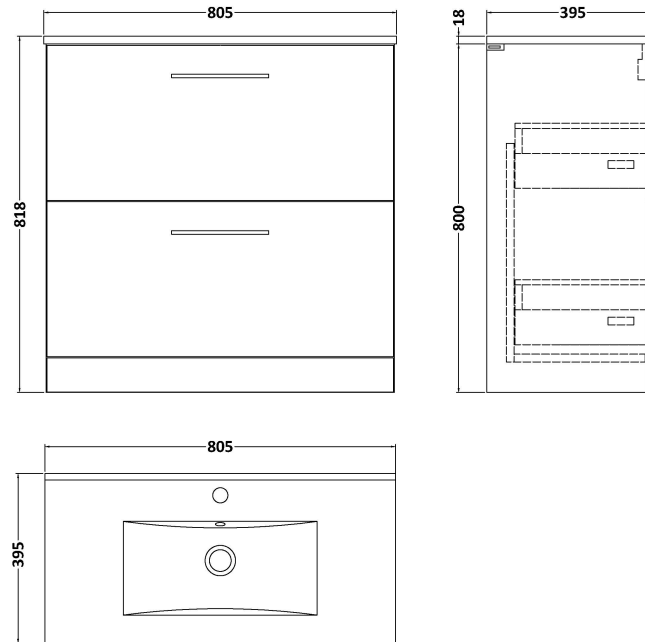

Sales Code: ARN1335B

Description: 800 Fs 2-Drawer Vanity & Basin 2

Packaging Details

Barcode: 5056462666969

Sales Code: NVF1335

Description: 800 Fs 2-Drawer Unit (365 Deep)

Product Dimensions

Height (mm):	800
Width (mm):	800
Depth (mm):	383
Nett Weight (kg):	31.5

Packaging Dimensions

Height (mm):	835
Width (mm):	832
Depth (mm):	391
Gross Weight (kg):	32

Packaging Data

Box Colour:	Brown Cardboard Box - Printed	
Box Qty:	0	
Label Size:	0 x 0	
Label Colour:	Not Applicable	
Label Qty:	0	

Sales Code: NVM005

Description: Minimalist Basin 800mm

Product Dimensions

Height (mm):	170
Width (mm):	800
Depth (mm):	390
Nett Weight (kg):	16.9

Packaging Dimensions

Height (mm):	400
Width (mm):	820
Depth (mm):	200
Gross Weight (kg):	16.9

Packaging Data

Box Colour:	Brown Cardboard Box - Printed
Box Qty:	1
Label Size:	100 x 50
Label Colour:	White Label
Label Qty:	2

Outer Box Dimensions (If Applicable)

Height (mm):	
Width (mm):	
Depth (mm):	
Gross Weight (kg):	
Barcode:	5055146194675