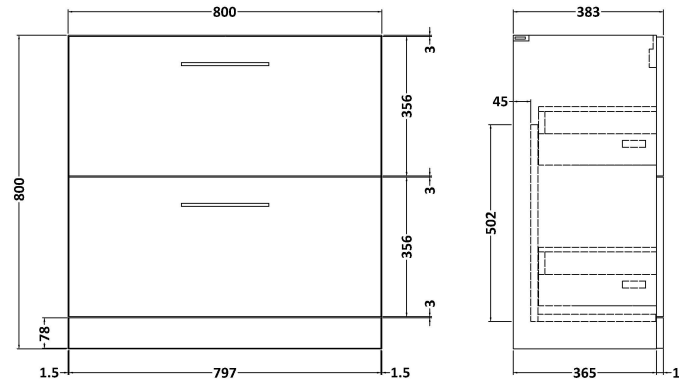

Sales Code: ARN1335B

Description: 800 Fs 2-Drawer Vanity & Basin 2

Packaging Details

Barcode: 5056462666969

Sales Code: NVF1335

Description: 800 Fs 2-Drawer Unit (365 Deep)

Product Dimensions

Height (mm):	800
Width (mm):	800
Depth (mm):	383
Nett Weight (kg):	31.5

Packaging Dimensions

Height (mm):	835
Width (mm):	832
Depth (mm):	391
Gross Weight (kg):	32

Packaging Data

Box Colour:	Brown Cardboard Box - Printed	
Box Qty:	0	
Label Size:	0 x 0	
Label Colour:	Not Applicable	
Label Qty:	0	

Sales Code: NVM005

Description: Minimalist Basin 800mm

Product Dimensions

Height (mm):	170
Width (mm):	800
Depth (mm):	390
Nett Weight (kg):	16.9

Packaging Dimensions

Height (mm):	400
Width (mm):	820
Depth (mm):	200
Gross Weight (kg):	16.9

Packaging Data

Box Colour:	Brown Cardboard Box - Printed
Box Qty:	1
Label Size:	100 x 50
Label Colour:	White Label
Label Qty:	2

Outer Box Dimensions (If Applicable)

Height (mm):	
Width (mm):	
Depth (mm):	
Gross Weight (kg):	
Barcode:	5055146194675