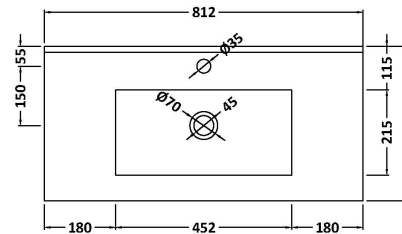

Packaging Dimensions

Height (mm):	835
Width (mm):	832
Depth (mm):	391
Gross Weight (kg):	32

Packaging Data

Box Colour:	Brown Cardboard Box - Printed	
Box Qty:	0	
Label Size:	0 x 0	
Label Colour:	Not Applicable	
Label Qty:	0	

Outer Box Dimensions (If Applicable)

Height (mm):	
Width (mm):	
Depth (mm):	
Gross Weight (kg):	
Barcode:	5056462660721

Product Details

Country of Origin:	China
Fitting Instruction:	No
CE & UKCA:	N/A
FSC Certified Materials:	Yes
Colour:	Gloss Mid Grey
Construction Method:	Cam & Wood Dowel
Construction Type:	Rigid
Cabinet Finish:	MFC Painted Gloss
Fascia Finish:	Mdf Painted Gloss
Cabinet Thickness (mm):	16
Fascia Thickness (mm):	18
Drawer Included:	Yes
Drawer Type:	80mm High Metal S/C Inc Galler
No of Shelves:	0
Hinge Type:	Not Applicable
Hinge Included:	Not Applicable
Adjustable Legs:	No, Not Required
Fixings Included:	Yes
Handle Style:	Contemporary
Waste Shroud:	Yes
Handle Included:	Yes, Supplied
Handle Type:	D-Shape

Sales Code: NVM005

Description: Minimalist Basin 800mm

Product Dimensions

Height (mm):	170
Width (mm):	800
Depth (mm):	390
Nett Weight (kg):	16.9

Packaging Dimensions

Height (mm):	400
Width (mm):	820
Depth (mm):	200
Gross Weight (kg):	16.9

Packaging Data

Box Colour:	Brown Cardboard Box - Printed
Box Qty:	1
Label Size:	100 x 50
Label Colour:	White Label
Label Qty:	2

Outer Box Dimensions (If Applicable)

Height (mm):	
Width (mm):	
Depth (mm):	
Gross Weight (kg):	
Barcode:	5055146194675