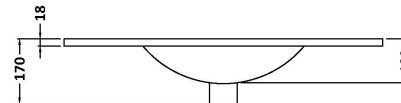

Packaging Dimensions

Height (mm):	835
Width (mm):	832
Depth (mm):	391
Gross Weight (kg):	32

Packaging Data

Box Colour:	Brown Cardboard Box - Printed	
Box Qty:	0	
Label Size:	0 x 0	
Label Colour:	Not Applicable	
Label Qty:	0	

Outer Box Dimensions (If Applicable)

Height (mm):	
Width (mm):	
Depth (mm):	
Gross Weight (kg):	
Barcode:	5056462660721

Product Details

Country of Origin:	China
Fitting Instruction:	No
CE & UKCA:	N/A
FSC Certified Materials:	Yes
Colour:	Gloss Mid Grey
Construction Method:	Cam & Wood Dowel
Construction Type:	Rigid
Cabinet Finish:	MFC Painted Gloss
Fascia Finish:	Mdf Painted Gloss
Cabinet Thickness (mm):	16
Fascia Thickness (mm):	18
Drawer Included:	Yes
Drawer Type:	80mm High Metal S/C Inc Galler
No of Shelves:	0
Hinge Type:	Not Applicable
Hinge Included:	Not Applicable
Adjustable Legs:	No, Not Required
Fixings Included:	Yes
Handle Style:	Contemporary
Waste Shroud:	Yes
Handle Included:	Yes, Supplied
Handle Type:	D-Shape

Sales Code: NVM005

Description: Minimalist Basin 800mm

Product Dimensions

Height (mm):	170
Width (mm):	800
Depth (mm):	390
Nett Weight (kg):	16.9

Packaging Dimensions

Height (mm):	400
Width (mm):	820
Depth (mm):	200
Gross Weight (kg):	16.9

Packaging Data

Box Colour:	Brown Cardboard Box - Printed
Box Qty:	1
Label Size:	100 x 50
Label Colour:	White Label
Label Qty:	2

Outer Box Dimensions (If Applicable)

Height (mm):	
Width (mm):	
Depth (mm):	
Gross Weight (kg):	
Barcode:	5055146194675