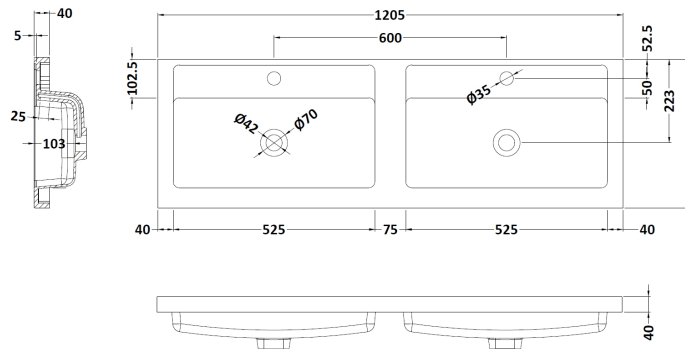

### Product Dimensions

Height (mm):	800
Width (mm):	600
Depth (mm):	383
Nett Weight (kg):	26

### Packaging Dimensions

Height (mm):	835
Width (mm):	632
Depth (mm):	391
Gross Weight (kg):	26.5

### Outer Box Dimensions (If Applicable)

Height (mm):	
Width (mm):	
Depth (mm):	
Gross Weight (kg):	
Barcode:	5056462660646

**Sales Code:** PMB424

**Description:** Double Polymarble Basin 1205 X 390

**Product Dimensions**

Height (mm):	390
Width (mm):	1205
Depth (mm):	157
Nett Weight (kg):	18.12

**Packaging Dimensions**

Height (mm):	100
Width (mm):	1205
Depth (mm):	400
Gross Weight (kg):	18.12