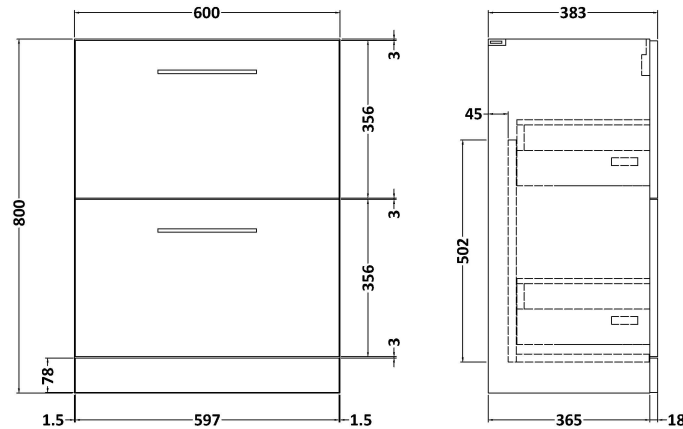

### Product Dimensions

Height (mm):	800
Width (mm):	600
Depth (mm):	383
Nett Weight (kg):	26

### Packaging Dimensions

Height (mm):	835
Width (mm):	632
Depth (mm):	391
Gross Weight (kg):	26.5

### Outer Box Dimensions (If Applicable)

Height (mm):	
Width (mm):	
Depth (mm):	
Gross Weight (kg):	
Barcode:	5056462660646

**Sales Code:** PMB424

**Description:** Double Polymarble Basin 1205 X 390

**Product Dimensions**

Height (mm):	390
Width (mm):	1205
Depth (mm):	157
Nett Weight (kg):	18.12

**Packaging Dimensions**

Height (mm):	100
Width (mm):	1205
Depth (mm):	400
Gross Weight (kg):	18.12