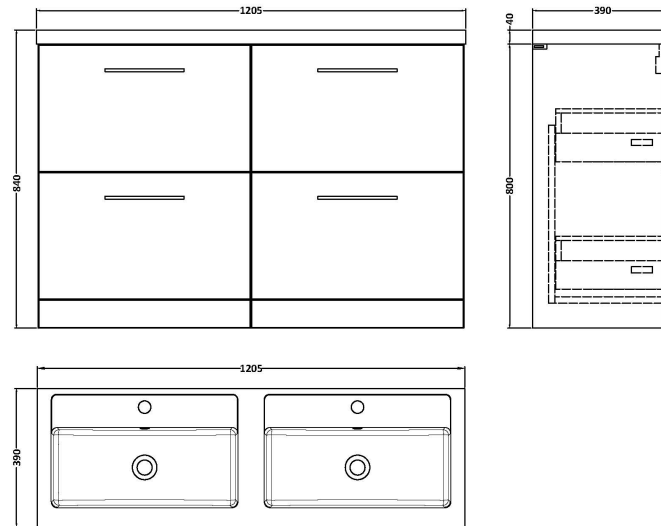

Sales Code: ARN133C

Description: 1200 Fs 4-Drawer Vanity & Double Basin

Packaging Details

Barcode: 5056462669663