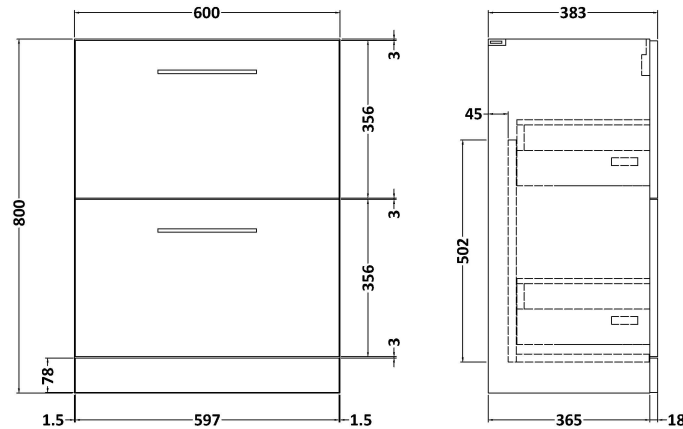

Sales Code: ARN133F

Description: 1200 Fs 4-Drawer Vanity & Double Basin

Packaging Details

Barcode: 5056462669656

Sales Code: NVF133

Description: 600 Fs 2-Drawer Unit (365 Deep)

Product Dimensions

Height (mm):	800
Width (mm):	600
Depth (mm):	383
Nett Weight (kg):	26

Packaging Dimensions

Height (mm):	835
Width (mm):	632
Depth (mm):	391
Gross Weight (kg):	26.5

Packaging Data

Box Colour:	Brown Cardboard Box - Printed
Box Qty:	0
Label Size:	0 x 0
Label Colour:	Not Applicable
Label Qty:	0

Outer Box Dimensions (If Applicable)

Height (mm):	
Width (mm):	
Depth (mm):	
Gross Weight (kg):	
Barcode:	5056462660646

Product Details

Country of Origin:	China
Fitting Instruction:	No
CE & UKCA:	N/A
FSC Certified Materials:	Yes
Colour:	Gloss White
Construction Method:	Cam & Wood Dowel
Construction Type:	Rigid
Cabinet Finish:	MFC Painted Gloss
Fascia Finish:	Mdf Painted Gloss
Cabinet Thickness (mm):	16
Fascia Thickness (mm):	18
Drawer Included:	Yes
Drawer Type:	80mm High Metal S/C Inc Galler
No of Shelves:	0
Hinge Type:	Not Applicable
Hinge Included:	Not Applicable
Adjustable Legs:	No, Not Required
Fixings Included:	Yes
Handle Style:	Contemporary
Waste Shroud:	Yes
Handle Included:	Yes, Supplied
Handle Type:	D-Shape

Sales Code: CBM424

Description: Double Ceramic Basin 1208X392

Product Dimensions

Height (mm):	390
Width (mm):	1205
Depth (mm):	175
Nett Weight (kg):	27

Packaging Dimensions

Height (mm):	205
Width (mm):	1270
Depth (mm):	510
Gross Weight (kg):	27