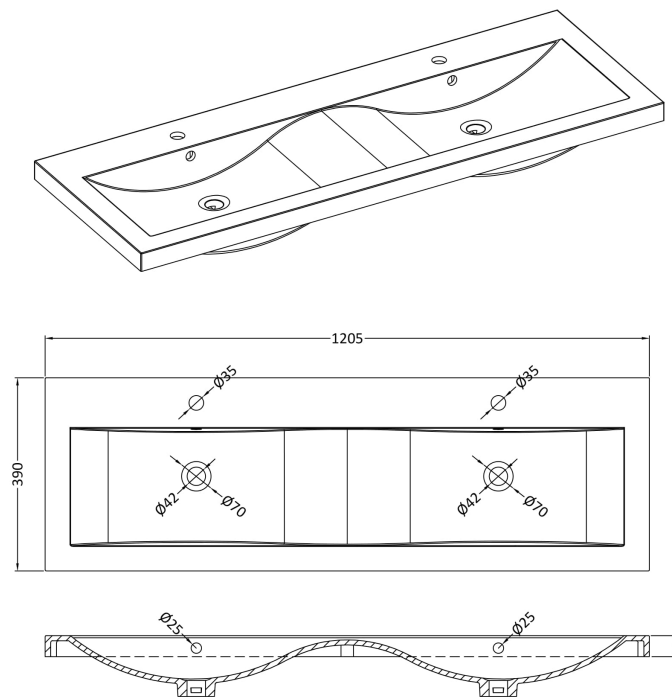

Sales Code: ARN133F

Description: 1200 Fs 4-Drawer Vanity & Double Basin

Packaging Details

Barcode: 5056462669656

Sales Code: NVF133

Description: 600 Fs 2-Drawer Unit (365 Deep)

Product Dimensions

Height (mm):	800
Width (mm):	600
Depth (mm):	383
Nett Weight (kg):	26

Packaging Dimensions

Height (mm):	835
Width (mm):	632
Depth (mm):	391
Gross Weight (kg):	26.5

Packaging Data

Box Colour:	Brown Cardboard Box - Printed
Box Qty:	0
Label Size:	0 x 0
Label Colour:	Not Applicable
Label Qty:	0

Outer Box Dimensions (If Applicable)

Height (mm):	
Width (mm):	
Depth (mm):	
Gross Weight (kg):	
Barcode:	5056462660646

Product Details

Country of Origin:	China
Fitting Instruction:	No
CE & UKCA:	N/A
FSC Certified Materials:	Yes
Colour:	Gloss White
Construction Method:	Cam & Wood Dowel
Construction Type:	Rigid
Cabinet Finish:	MFC Painted Gloss
Fascia Finish:	Mdf Painted Gloss
Cabinet Thickness (mm):	16
Fascia Thickness (mm):	18
Drawer Included:	Yes
Drawer Type:	80mm High Metal S/C Inc Galler
No of Shelves:	0
Hinge Type:	Not Applicable
Hinge Included:	Not Applicable
Adjustable Legs:	No, Not Required
Fixings Included:	Yes
Handle Style:	Contemporary
Waste Shroud:	Yes
Handle Included:	Yes, Supplied
Handle Type:	D-Shape

Sales Code: CBM424

Description: Double Ceramic Basin 1208X392

Product Dimensions

Height (mm):	390
Width (mm):	1205
Depth (mm):	175
Nett Weight (kg):	27

Packaging Dimensions

Height (mm):	205
Width (mm):	1270
Depth (mm):	510
Gross Weight (kg):	27