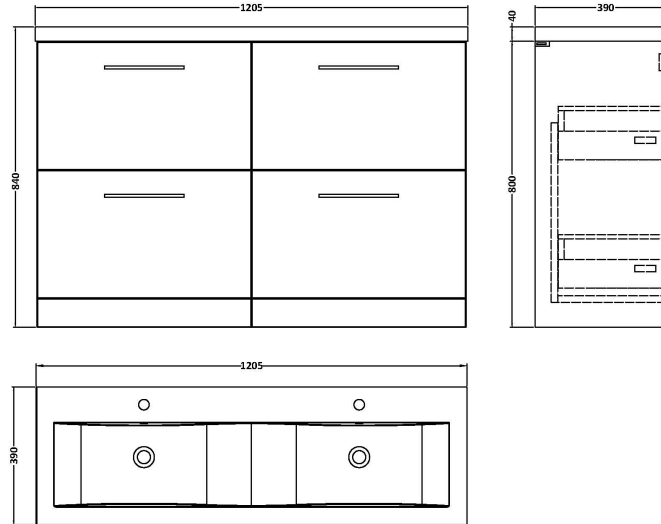

Sales Code: ARN133F

Description: 1200 Fs 4-Drawer Vanity & Double Basin

Packaging Details

Barcode: 5056462669656

Sales Code: NVF133

Description: 600 Fs 2-Drawer Unit (365 Deep)

Product Dimensions

Height (mm):	800
Width (mm):	600
Depth (mm):	383
Nett Weight (kg):	26

Packaging Dimensions

Height (mm):	835
Width (mm):	632
Depth (mm):	391
Gross Weight (kg):	26.5

Packaging Data

Box Colour:	Brown Cardboard Box - Printed
Box Qty:	0
Label Size:	0 x 0
Label Colour:	Not Applicable
Label Qty:	0

Outer Box Dimensions (If Applicable)

Height (mm):	
Width (mm):	
Depth (mm):	
Gross Weight (kg):	
Barcode:	5056462660646

Product Details

Country of Origin:	China
Fitting Instruction:	No
CE & UKCA:	N/A
FSC Certified Materials:	Yes
Colour:	Gloss White
Construction Method:	Cam & Wood Dowel
Construction Type:	Rigid
Cabinet Finish:	MFC Painted Gloss
Fascia Finish:	Mdf Painted Gloss
Cabinet Thickness (mm):	16
Fascia Thickness (mm):	18
Drawer Included:	Yes
Drawer Type:	80mm High Metal S/C Inc Galler
No of Shelves:	0
Hinge Type:	Not Applicable
Hinge Included:	Not Applicable
Adjustable Legs:	No, Not Required
Fixings Included:	Yes
Handle Style:	Contemporary
Waste Shroud:	Yes
Handle Included:	Yes, Supplied
Handle Type:	D-Shape

Sales Code: CBM424

Description: Double Ceramic Basin 1208X392

Product Dimensions

Height (mm):	390
Width (mm):	1205
Depth (mm):	175
Nett Weight (kg):	27

Packaging Dimensions

Height (mm):	205
Width (mm):	1270
Depth (mm):	510
Gross Weight (kg):	27