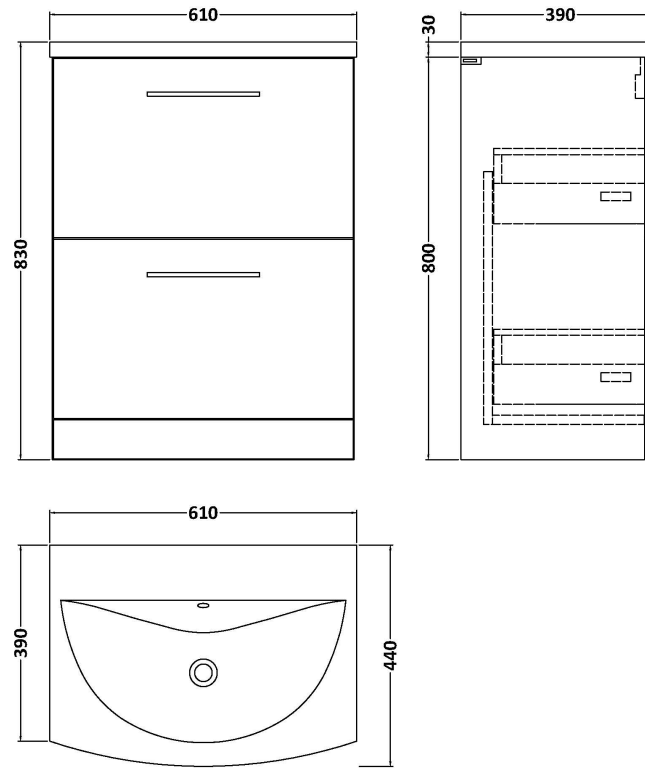

Sales Code: ARN133G

Description: 600 Fs 2-Drawer Vanity & Basin 4

Packaging Details

Barcode: 5056462680439

Sales Code: NVF133

Description: 600 Fs 2-Drawer Unit (365 Deep)

Product Dimensions

Height (mm):	800
Width (mm):	600
Depth (mm):	383
Nett Weight (kg):	26

Packaging Dimensions

Height (mm):	835
Width (mm):	632
Depth (mm):	391
Gross Weight (kg):	26.5

Packaging Data

Box Colour:	Brown Cardboard Box - Printed
Box Qty:	0
Label Size:	0 x 0
Label Colour:	Not Applicable
Label Qty:	0

Outer Box Dimensions (If Applicable)

Height (mm):	
Width (mm):	
Depth (mm):	
Gross Weight (kg):	
Barcode:	5056462660646

Product Details

Country of Origin:	China
Fitting Instruction:	No
CE & UKCA:	N/A
FSC Certified Materials:	Yes
Colour:	Gloss White
Construction Method:	Cam & Wood Dowel
Construction Type:	Rigid
Cabinet Finish:	MFC Painted Gloss
Fascia Finish:	Mdf Painted Gloss
Cabinet Thickness (mm):	16
Fascia Thickness (mm):	18
Drawer Included:	Yes
Drawer Type:	80mm High Metal S/C Inc Galler
No of Shelves:	0
Hinge Type:	Not Applicable
Hinge Included:	Not Applicable
Adjustable Legs:	No, Not Required
Fixings Included:	Yes
Handle Style:	Contemporary
Waste Shroud:	Yes
Handle Included:	Yes, Supplied
Handle Type:	D-Shape

Sales Code: NVM043

Description: 600 Curved Basin 1Th

Product Dimensions

Height (mm):	160
Width (mm):	610
Depth (mm):	440
Nett Weight (kg):	11

Packaging Dimensions

Height (mm):	190
Width (mm):	630
Depth (mm):	415
Gross Weight (kg):	11.5