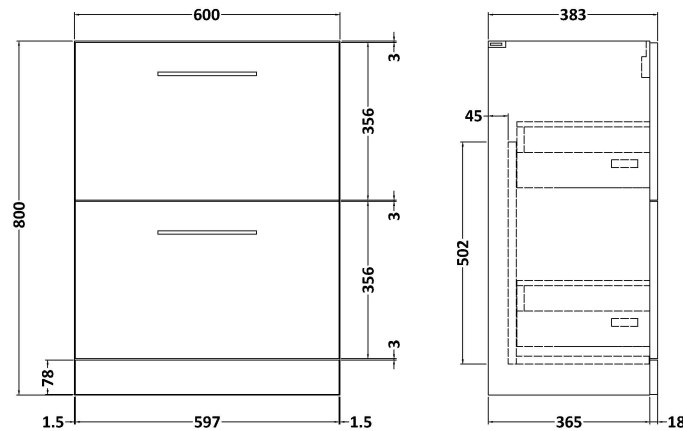

Sales Code: ARN133G

Description: 600 Fs 2-Drawer Vanity & Basin 4

Packaging Details

Barcode: 5056462680439

Sales Code: NVF133

Description: 600 Fs 2-Drawer Unit (365 Deep)

Product Dimensions

Height (mm):	800
Width (mm):	600
Depth (mm):	383
Nett Weight (kg):	26

Packaging Dimensions

Height (mm):	835
Width (mm):	632
Depth (mm):	391
Gross Weight (kg):	26.5

Packaging Data

Box Colour:	Brown Cardboard Box - Printed
Box Qty:	0
Label Size:	0 x 0
Label Colour:	Not Applicable
Label Qty:	0

Outer Box Dimensions (If Applicable)

Height (mm):	
Width (mm):	
Depth (mm):	
Gross Weight (kg):	
Barcode:	5056462660646

Product Details

Country of Origin:	China
Fitting Instruction:	No
CE & UKCA:	N/A
FSC Certified Materials:	Yes
Colour:	Gloss White
Construction Method:	Cam & Wood Dowel
Construction Type:	Rigid
Cabinet Finish:	MFC Painted Gloss
Fascia Finish:	Mdf Painted Gloss
Cabinet Thickness (mm):	16
Fascia Thickness (mm):	18
Drawer Included:	Yes
Drawer Type:	80mm High Metal S/C Inc Galler
No of Shelves:	0
Hinge Type:	Not Applicable
Hinge Included:	Not Applicable
Adjustable Legs:	No, Not Required
Fixings Included:	Yes
Handle Style:	Contemporary
Waste Shroud:	Yes
Handle Included:	Yes, Supplied
Handle Type:	D-Shape

Sales Code: NVM043

Description: 600 Curved Basin 1Th

Product Dimensions

Height (mm):	160
Width (mm):	610
Depth (mm):	440
Nett Weight (kg):	11

Packaging Dimensions

Height (mm):	190
Width (mm):	630
Depth (mm):	415
Gross Weight (kg):	11.5