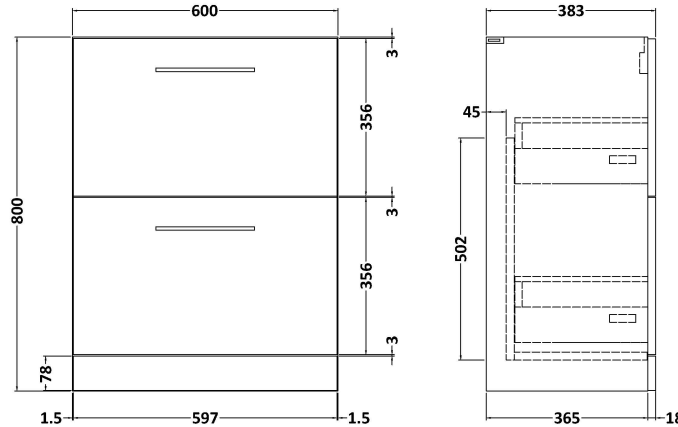

### Product Dimensions

Height (mm):	800
Width (mm):	600
Depth (mm):	383
Nett Weight (kg):	26

### Packaging Dimensions

Height (mm):	835
Width (mm):	632
Depth (mm):	391
Gross Weight (kg):	26.5

### Product Dimensions

Height (mm):	18
Width (mm):	1205
Depth (mm):	390
Nett Weight (kg):	5

### Packaging Dimensions

Height (mm):	25
Width (mm):	1225
Depth (mm):	410
Gross Weight (kg):	5