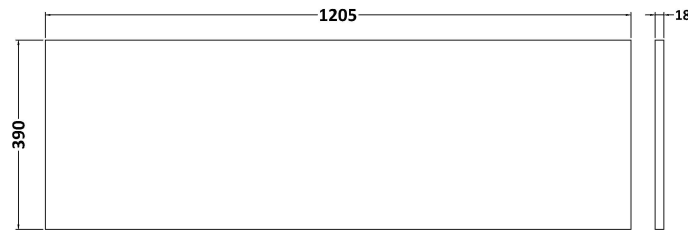

### Product Dimensions

Height (mm):	800
Width (mm):	600
Depth (mm):	383
Nett Weight (kg):	26

### Packaging Dimensions

Height (mm):	835
Width (mm):	632
Depth (mm):	391
Gross Weight (kg):	26.5

### Outer Box Dimensions (If Applicable)

Height (mm):	
Width (mm):	
Depth (mm):	
Gross Weight (kg):	
Barcode:	5056462660646

### Product Dimensions

Height (mm):	18
Width (mm):	1205
Depth (mm):	390
Nett Weight (kg):	5