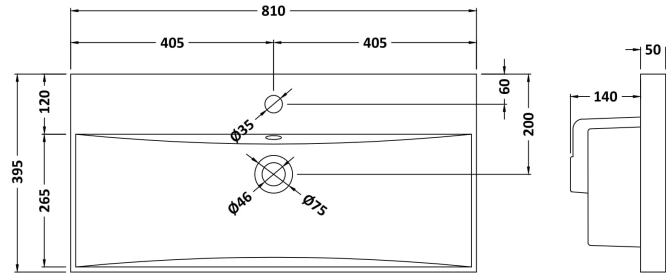

Packaging Dimensions

Height (mm):	835
Width (mm):	832
Depth (mm):	391
Gross Weight (kg):	32

Packaging Data

Box Colour:	Brown Cardboard Box - Printed
Box Qty:	0
Label Size:	0 x 0
Label Colour:	Not Applicable
Label Qty:	0

Outer Box Dimensions (If Applicable)

Height (mm):	
Width (mm):	
Depth (mm):	
Gross Weight (kg):	
Barcode:	5056462660714

Product Details

Country of Origin:	China
Fitting Instruction:	No
CE & UKCA:	N/A
FSC Certified Materials:	Yes
Colour:	Gloss White
Construction Method:	Cam & Wood Dowel
Construction Type:	Rigid
Cabinet Finish:	MFC Painted Gloss
Fascia Finish:	Mdf Painted Gloss
Cabinet Thickness (mm):	16
Fascia Thickness (mm):	18
Drawer Included:	Yes
Drawer Type:	80mm High Metal S/C Inc Galler
No of Shelves:	0
Hinge Type:	Not Applicable
Hinge Included:	Not Applicable
Adjustable Legs:	No, Not Required
Fixings Included:	Yes
Handle Style:	Contemporary
Waste Shroud:	Yes
Handle Included:	Yes, Supplied
Handle Type:	D-Shape

Sales Code: NVM035

Description: 800 Thin Edged Basin 1Th

Product Dimensions

Height (mm):	170
Width (mm):	810
Depth (mm):	395
Nett Weight (kg):	14.5

Packaging Dimensions

Height (mm):	190
Width (mm):	830
Depth (mm):	415
Gross Weight (kg):	15

Packaging Data

Box Colour:	Brown Cardboard Box
Box Qty:	1
Label Size:	100 x 50
Label Colour:	White Label
Label Qty:	2

Outer Box Dimensions (If Applicable)

Height (mm):	
Width (mm):	
Depth (mm):	
Gross Weight (kg):	
Barcode:	5056211853435