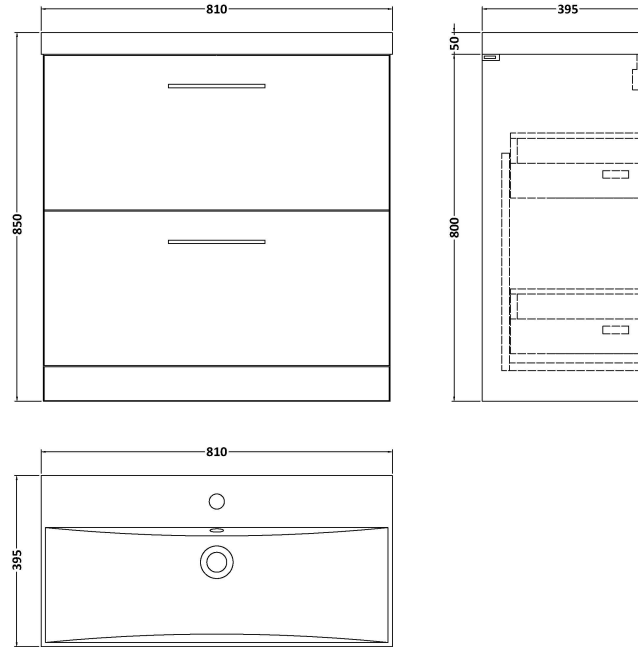

Sales Code: ARN135D

Description: 800 Fs 2-Drawer Vanity & Basin 3

Packaging Details

Barcode: 5056462666945

Sales Code: NVF135

Description: 800 Fs 2-Drawer Unit (365 Deep)

Product Dimensions

Height (mm):	800
Width (mm):	800
Depth (mm):	383
Nett Weight (kg):	31.5

Packaging Dimensions

Height (mm):	835
Width (mm):	832
Depth (mm):	391
Gross Weight (kg):	32

Packaging Data

Box Colour:	Brown Cardboard Box - Printed
Box Qty:	0
Label Size:	0 x 0
Label Colour:	Not Applicable
Label Qty:	0

Sales Code: NVM035

Description: 800 Thin Edged Basin 1Th

Product Dimensions

Height (mm):	170
Width (mm):	810
Depth (mm):	395
Nett Weight (kg):	14.5

Packaging Dimensions

Height (mm):	190
Width (mm):	830
Depth (mm):	415
Gross Weight (kg):	15

Packaging Data

Box Colour:	Brown Cardboard Box
Box Qty:	1
Label Size:	100 x 50
Label Colour:	White Label
Label Qty:	2

Outer Box Dimensions (If Applicable)

Height (mm):	
Width (mm):	
Depth (mm):	
Gross Weight (kg):	
Barcode:	5056211853435