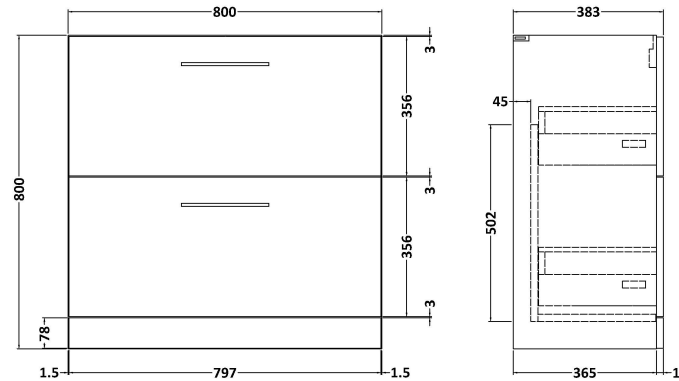

Sales Code: ARN135D

Description: 800 Fs 2-Drawer Vanity & Basin 3

Packaging Details

Barcode: 5056462666945

Sales Code: NVF135

Description: 800 Fs 2-Drawer Unit (365 Deep)

Product Dimensions

Height (mm):	800
Width (mm):	800
Depth (mm):	383
Nett Weight (kg):	31.5

Packaging Dimensions

Height (mm):	835
Width (mm):	832
Depth (mm):	391
Gross Weight (kg):	32

Packaging Data

Box Colour:	Brown Cardboard Box - Printed
Box Qty:	0
Label Size:	0 x 0
Label Colour:	Not Applicable
Label Qty:	0

Sales Code: NVM035

Description: 800 Thin Edged Basin 1Th

Product Dimensions

Height (mm):	170
Width (mm):	810
Depth (mm):	395
Nett Weight (kg):	14.5

Packaging Dimensions

Height (mm):	190
Width (mm):	830
Depth (mm):	415
Gross Weight (kg):	15

Packaging Data

Box Colour:	Brown Cardboard Box
Box Qty:	1
Label Size:	100 x 50
Label Colour:	White Label
Label Qty:	2

Outer Box Dimensions (If Applicable)

Height (mm):	
Width (mm):	
Depth (mm):	
Gross Weight (kg):	
Barcode:	5056211853435