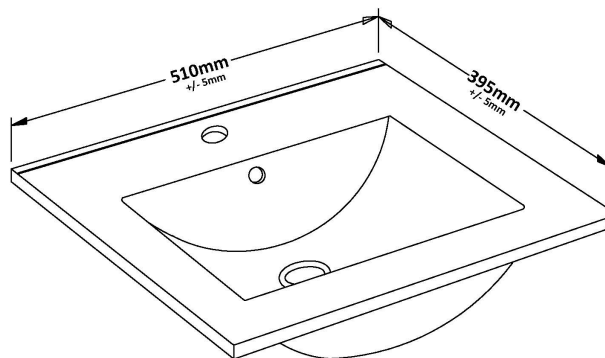

### Product Dimensions

Height (mm):	800
Width (mm):	500
Depth (mm):	383
Nett Weight (kg):	17.5

### Packaging Dimensions

Height (mm):	835
Width (mm):	520
Depth (mm):	375
Gross Weight (kg):	18

### Outer Box Dimensions (If Applicable)

Height (mm):	
Width (mm):	
Depth (mm):	
Gross Weight (kg):	
Barcode:	5056678402597

### Product Dimensions

Height (mm):	170
Width (mm):	500
Depth (mm):	390
Nett Weight (kg):	9