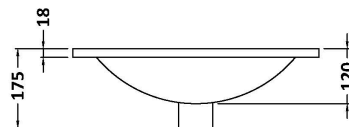

### Product Dimensions

Height (mm):	800
Width (mm):	500
Depth (mm):	383
Nett Weight (kg):	17.5

### Packaging Dimensions

Height (mm):	835
Width (mm):	520
Depth (mm):	375
Gross Weight (kg):	18

### Outer Box Dimensions (If Applicable)

Height (mm):	
Width (mm):	
Depth (mm):	
Gross Weight (kg):	
Barcode:	5056678402597

### Product Dimensions

Height (mm):	170
Width (mm):	500
Depth (mm):	390
Nett Weight (kg):	9