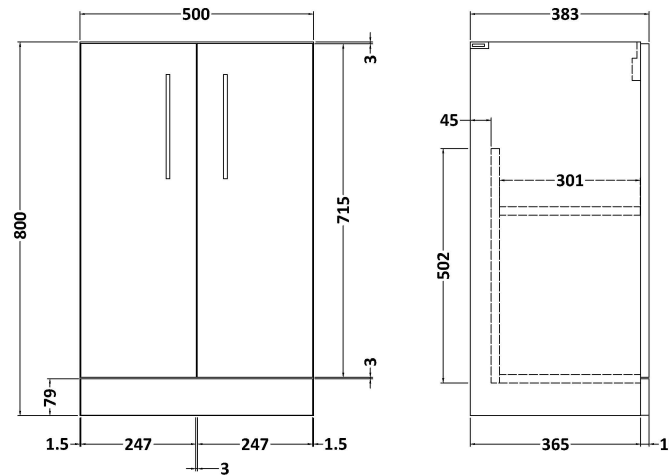

### Product Dimensions

Height (mm):	800
Width (mm):	500
Depth (mm):	383
Nett Weight (kg):	17.5

### Packaging Dimensions

Height (mm):	835
Width (mm):	520
Depth (mm):	375
Gross Weight (kg):	18

### Product Dimensions

Height (mm):	170
Width (mm):	500
Depth (mm):	390
Nett Weight (kg):	9

### Packaging Dimensions

Height (mm):	400
Width (mm):	520
Depth (mm):	200
Gross Weight (kg):	9