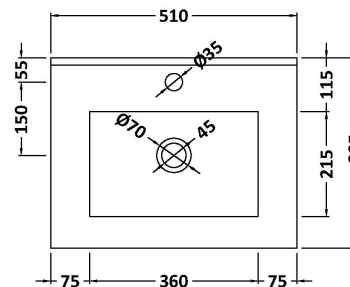

### Product Dimensions

Height (mm):	800
Width (mm):	500
Depth (mm):	383
Nett Weight (kg):	17.5

### Packaging Dimensions

Height (mm):	835
Width (mm):	520
Depth (mm):	375
Gross Weight (kg):	18

### Outer Box Dimensions (If Applicable)

Height (mm):	
Width (mm):	
Depth (mm):	
Gross Weight (kg):	
Barcode:	5056678402597

### Product Dimensions

Height (mm):	170
Width (mm):	500
Depth (mm):	390
Nett Weight (kg):	9