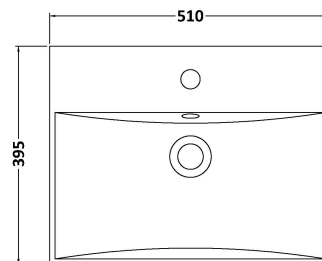

Sales Code: ARN1401D

Description: 500 Fs 2-Door Vanity & Basin 3

Packaging Details

Barcode: 5056678414125

Sales Code: NVF1401F

Description: 500 Fs 2-Door Unit (365 Deep)

Product Dimensions

Height (mm):	800
Width (mm):	500
Depth (mm):	383
Nett Weight (kg):	17.5

Packaging Dimensions

Height (mm):	835
Width (mm):	520
Depth (mm):	375
Gross Weight (kg):	18

Packaging Data

Box Colour:	Brown Cardboard Box - Printed
Box Qty:	0
Label Size:	0 x 0
Label Colour:	White Label
Label Qty:	2

Outer Box Dimensions (If Applicable)

Height (mm):	
Width (mm):	
Depth (mm):	
Gross Weight (kg):	
Barcode:	5056678402597

Product Details

Country of Origin:	China
Fitting Instruction:	No
CE & UKCA:	N/A
FSC Certified Materials:	Yes
Colour:	Satin Anthracite
Construction Method:	Cam & Wood Dowel
Construction Type:	Rigid
Cabinet Finish:	MFC Painted Matt
Fascia Finish:	Mdf Painted Matt
Cabinet Thickness (mm):	16
Fascia Thickness (mm):	18
Drawer Included:	No
Drawer Type:	Not Applicable
No of Shelves:	1
Hinge Type:	95 Degree Soft Close
Hinge Included:	Yes, Supplied
Adjustable Legs:	No, Not Required
Fixings Included:	Yes
Handle Style:	Contemporary
Waste Shroud:	No
Handle Included:	Yes, Supplied
Handle Type:	D-Shape

Sales Code: NVM032

Description: 500 Thin Edged Basin 1Th

Product Dimensions

Height (mm):	170
Width (mm):	510
Depth (mm):	395
Nett Weight (kg):	9.5

Packaging Dimensions

Height (mm):	190
Width (mm):	530
Depth (mm):	415
Gross Weight (kg):	10