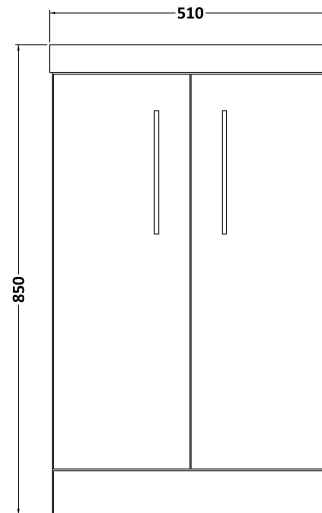

Sales Code: ARN1401D

Description: 500 Fs 2-Door Vanity & Basin 3

Packaging Details

Barcode: 5056678414125

Sales Code: NVF1401F

Description: 500 Fs 2-Door Unit (365 Deep)

Product Dimensions

Height (mm):	800
Width (mm):	500
Depth (mm):	383
Nett Weight (kg):	17.5

Packaging Dimensions

Height (mm):	835
Width (mm):	520
Depth (mm):	375
Gross Weight (kg):	18

Packaging Data

Box Colour:	Brown Cardboard Box - Printed
Box Qty:	0
Label Size:	0 x 0
Label Colour:	White Label
Label Qty:	2

Outer Box Dimensions (If Applicable)

Height (mm):	
Width (mm):	
Depth (mm):	
Gross Weight (kg):	
Barcode:	5056678402597

Product Details

Country of Origin:	China
Fitting Instruction:	No
CE & UKCA:	N/A
FSC Certified Materials:	Yes
Colour:	Satin Anthracite
Construction Method:	Cam & Wood Dowel
Construction Type:	Rigid
Cabinet Finish:	MFC Painted Matt
Fascia Finish:	Mdf Painted Matt
Cabinet Thickness (mm):	16
Fascia Thickness (mm):	18
Drawer Included:	No
Drawer Type:	Not Applicable
No of Shelves:	1
Hinge Type:	95 Degree Soft Close
Hinge Included:	Yes, Supplied
Adjustable Legs:	No, Not Required
Fixings Included:	Yes
Handle Style:	Contemporary
Waste Shroud:	No
Handle Included:	Yes, Supplied
Handle Type:	D-Shape

Sales Code: NVM032

Description: 500 Thin Edged Basin 1Th

Product Dimensions

Height (mm):	170
Width (mm):	510
Depth (mm):	395
Nett Weight (kg):	9.5

Packaging Dimensions

Height (mm):	190
Width (mm):	530
Depth (mm):	415
Gross Weight (kg):	10