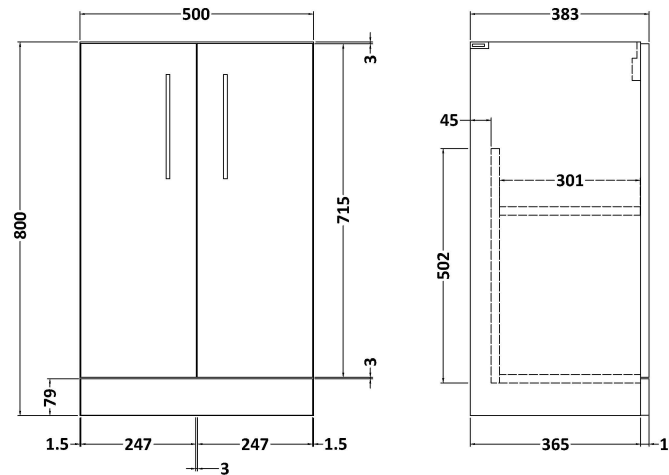

Sales Code: ARN1401D

Description: 500 Fs 2-Door Vanity & Basin 3

Packaging Details

Barcode: 5056678414125

Sales Code: NVF1401F

Description: 500 Fs 2-Door Unit (365 Deep)

Product Dimensions

Height (mm):	800
Width (mm):	500
Depth (mm):	383
Nett Weight (kg):	17.5

Packaging Dimensions

Height (mm):	835
Width (mm):	520
Depth (mm):	375
Gross Weight (kg):	18

Packaging Data

Box Colour:	Brown Cardboard Box - Printed
Box Qty:	0
Label Size:	0 x 0
Label Colour:	White Label
Label Qty:	2

Outer Box Dimensions (If Applicable)

Height (mm):	
Width (mm):	
Depth (mm):	
Gross Weight (kg):	
Barcode:	5056678402597

Product Details

Country of Origin:	China
Fitting Instruction:	No
CE & UKCA:	N/A
FSC Certified Materials:	Yes
Colour:	Satin Anthracite
Construction Method:	Cam & Wood Dowel
Construction Type:	Rigid
Cabinet Finish:	MFC Painted Matt
Fascia Finish:	Mdf Painted Matt
Cabinet Thickness (mm):	16
Fascia Thickness (mm):	18
Drawer Included:	No
Drawer Type:	Not Applicable
No of Shelves:	1
Hinge Type:	95 Degree Soft Close
Hinge Included:	Yes, Supplied
Adjustable Legs:	No, Not Required
Fixings Included:	Yes
Handle Style:	Contemporary
Waste Shroud:	No
Handle Included:	Yes, Supplied
Handle Type:	D-Shape

Sales Code: NVM032

Description: 500 Thin Edged Basin 1Th

Product Dimensions

Height (mm):	170
Width (mm):	510
Depth (mm):	395
Nett Weight (kg):	9.5

Packaging Dimensions

Height (mm):	190
Width (mm):	530
Depth (mm):	415
Gross Weight (kg):	10