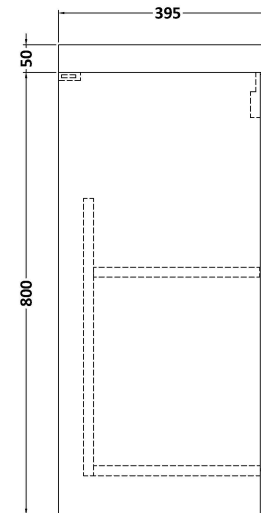

Sales Code: ARN1401D

Description: 500 Fs 2-Door Vanity & Basin 3

Packaging Details

Barcode: 5056678414125

Sales Code: NVF1401F

Description: 500 Fs 2-Door Unit (365 Deep)

Product Dimensions

Height (mm):	800
Width (mm):	500
Depth (mm):	383
Nett Weight (kg):	17.5

Packaging Dimensions

Height (mm):	835
Width (mm):	520
Depth (mm):	375
Gross Weight (kg):	18

Packaging Data

Box Colour:	Brown Cardboard Box - Printed
Box Qty:	0
Label Size:	0 x 0
Label Colour:	White Label
Label Qty:	2

Outer Box Dimensions (If Applicable)

Height (mm):	
Width (mm):	
Depth (mm):	
Gross Weight (kg):	
Barcode:	5056678402597

Product Details

Country of Origin:	China
Fitting Instruction:	No
CE & UKCA:	N/A
FSC Certified Materials:	Yes
Colour:	Satin Anthracite
Construction Method:	Cam & Wood Dowel
Construction Type:	Rigid
Cabinet Finish:	MFC Painted Matt
Fascia Finish:	Mdf Painted Matt
Cabinet Thickness (mm):	16
Fascia Thickness (mm):	18
Drawer Included:	No
Drawer Type:	Not Applicable
No of Shelves:	1
Hinge Type:	95 Degree Soft Close
Hinge Included:	Yes, Supplied
Adjustable Legs:	No, Not Required
Fixings Included:	Yes
Handle Style:	Contemporary
Waste Shroud:	No
Handle Included:	Yes, Supplied
Handle Type:	D-Shape

Sales Code: NVM032

Description: 500 Thin Edged Basin 1Th

Product Dimensions

Height (mm):	170
Width (mm):	510
Depth (mm):	395
Nett Weight (kg):	9.5

Packaging Dimensions

Height (mm):	190
Width (mm):	530
Depth (mm):	415
Gross Weight (kg):	10