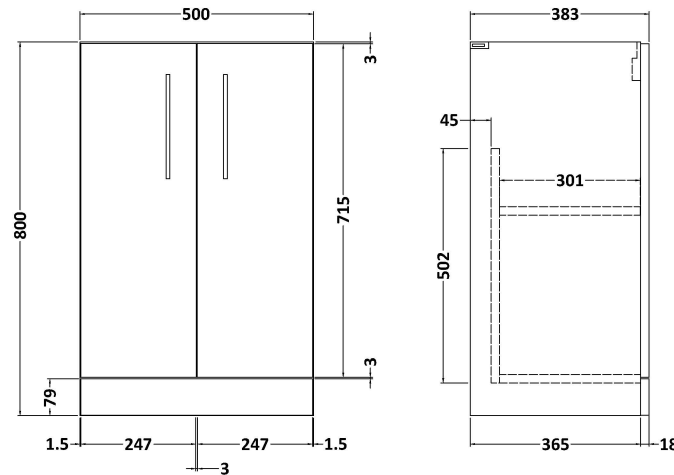

### Product Dimensions

Height (mm):	800
Width (mm):	500
Depth (mm):	383
Nett Weight (kg):	17.5

### Packaging Dimensions

Height (mm):	835
Width (mm):	520
Depth (mm):	375
Gross Weight (kg):	18

### Product Dimensions

Height (mm):	160
Width (mm):	510
Depth (mm):	440
Nett Weight (kg):	9

### Packaging Dimensions

Height (mm):	190
Width (mm):	530
Depth (mm):	415
Gross Weight (kg):	9.5