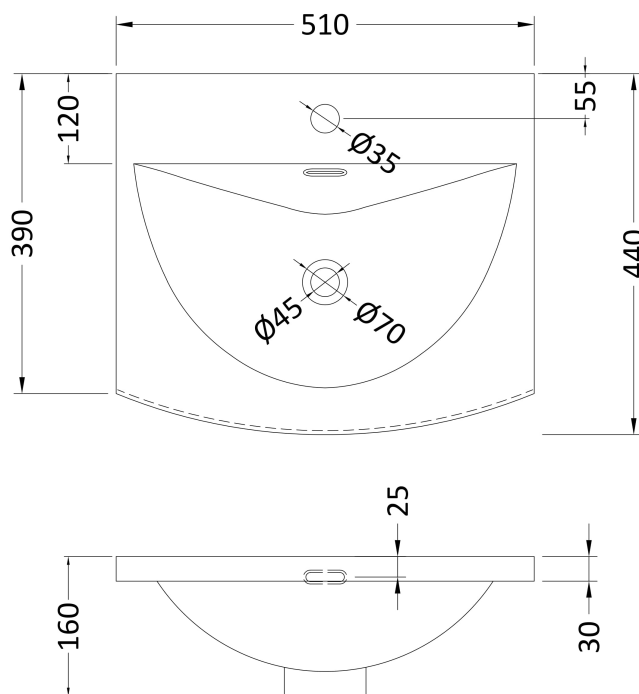

### Product Dimensions

Height (mm):	800
Width (mm):	500
Depth (mm):	383
Nett Weight (kg):	17.5

### Packaging Dimensions

Height (mm):	835
Width (mm):	520
Depth (mm):	375
Gross Weight (kg):	18

### Outer Box Dimensions (If Applicable)

Height (mm):	
Width (mm):	
Depth (mm):	
Gross Weight (kg):	
Barcode:	5056678402597

### Product Dimensions

Height (mm):	160
Width (mm):	510
Depth (mm):	440
Nett Weight (kg):	9