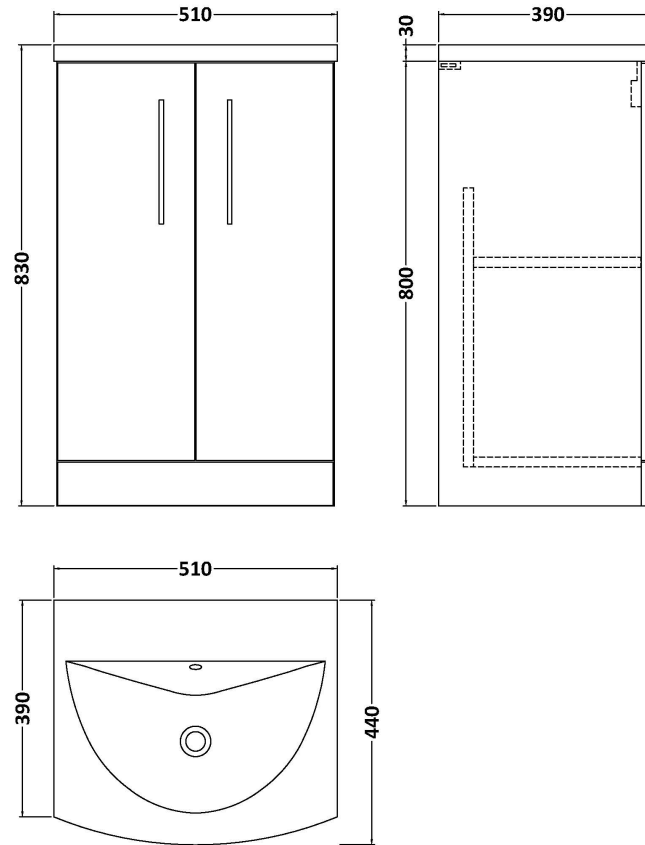

Sales Code: ARN1401G

Description: 500 Fs 2-Door Vanity & Basin 4

Packaging Details

Barcode: 5056678414132