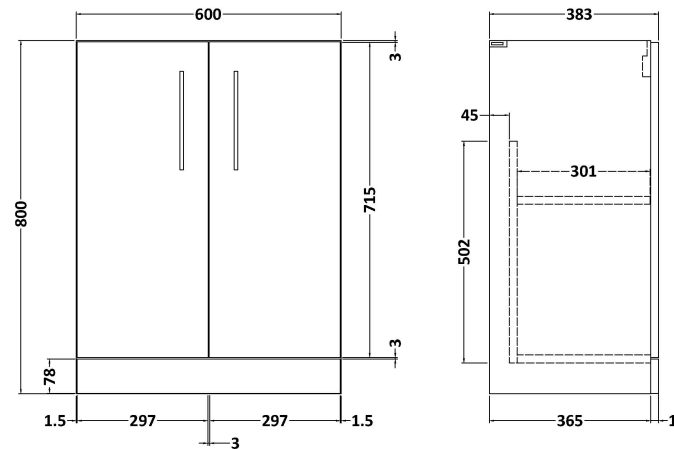

### Product Dimensions

Height (mm):	800
Width (mm):	600
Depth (mm):	383
Nett Weight (kg):	19.5

### Packaging Dimensions

Height (mm):	835
Width (mm):	620
Depth (mm):	375
Gross Weight (kg):	20

### Product Dimensions

Height (mm):	180
Width (mm):	610
Depth (mm):	390
Nett Weight (kg):	11

### Packaging Dimensions

Height (mm):	200
Width (mm):	410
Depth (mm):	630
Gross Weight (kg):	11