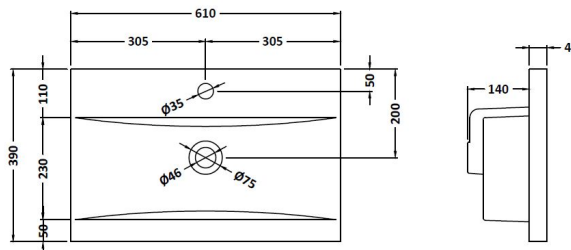

### Product Dimensions

Height (mm):	800
Width (mm):	600
Depth (mm):	383
Nett Weight (kg):	19.5

### Packaging Dimensions

Height (mm):	835
Width (mm):	620
Depth (mm):	375
Gross Weight (kg):	20

### Outer Box Dimensions (If Applicable)

Height (mm):	
Width (mm):	
Depth (mm):	
Gross Weight (kg):	
Barcode:	5056678402610

### Product Dimensions

Height (mm):	180
Width (mm):	610
Depth (mm):	390
Nett Weight (kg):	11