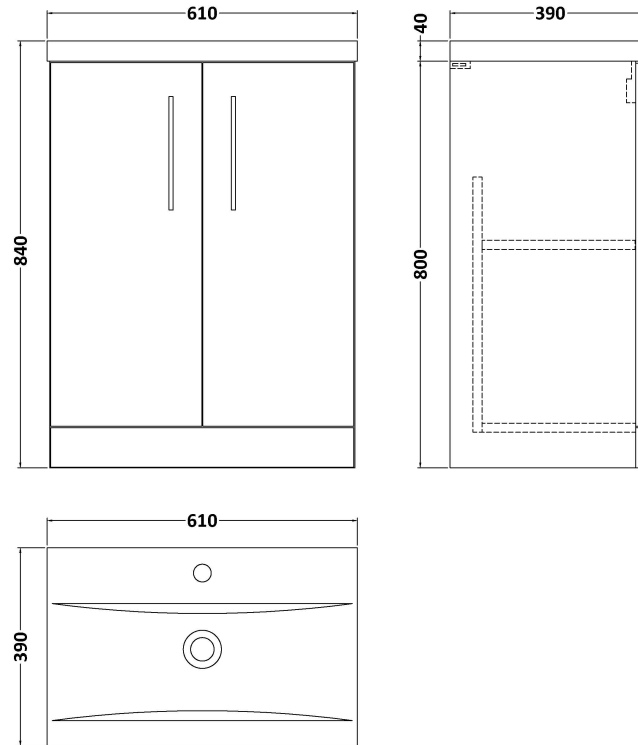

Sales Code: ARN1403A

Description: 600 Fs 2-Door Vanity & Basin 1

Packaging Details

Barcode: 5056678414149