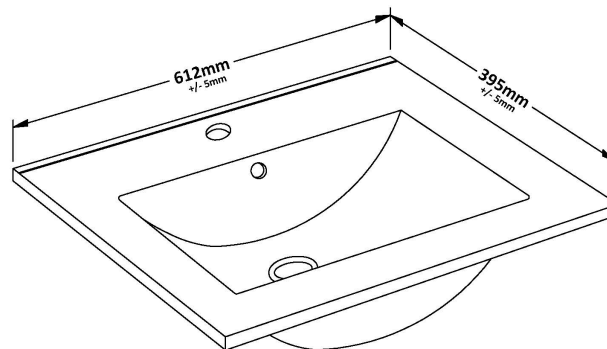

Packaging Dimensions

Height (mm):	835
Width (mm):	620
Depth (mm):	375
Gross Weight (kg):	20

Packaging Data

Box Colour:	Brown Cardboard Box - Printed
Box Qty:	0
Label Size:	0 x 0
Label Colour:	White Label
Label Qty:	2

Outer Box Dimensions (If Applicable)

Height (mm):	
Width (mm):	
Depth (mm):	
Gross Weight (kg):	
Barcode:	5056678402610

Product Details

Country of Origin:	China
Fitting Instruction:	No
CE & UKCA:	N/A
FSC Certified Materials:	Yes
Colour:	Satin Anthracite
Construction Method:	Cam & Wood Dowel
Construction Type:	Rigid
Cabinet Finish:	MFC Painted Matt
Fascia Finish:	Mdf Painted Matt
Cabinet Thickness (mm):	16
Fascia Thickness (mm):	18
Drawer Included:	No
Drawer Type:	Not Applicable
No of Shelves:	1
Hinge Type:	95 Degree Soft Close
Hinge Included:	Yes, Supplied
Adjustable Legs:	No, Not Required
Fixings Included:	Yes
Handle Style:	Contemporary
Waste Shroud:	No
Handle Included:	Yes, Supplied
Handle Type:	D-Shape

Sales Code: NVM003

Description: Minimalist Basin 600mm

Product Dimensions

Height (mm):	170
Width (mm):	600
Depth (mm):	390
Nett Weight (kg):	10.76

Packaging Dimensions

Height (mm):	200
Width (mm):	400
Depth (mm):	620
Gross Weight (kg):	10.76

Packaging Data

Box Colour:	Brown Cardboard Box - Printed
Box Qty:	1
Label Size:	100 x 50
Label Colour:	White Label
Label Qty:	2

Outer Box Dimensions (If Applicable)

Height (mm):	
Width (mm):	
Depth (mm):	
Gross Weight (kg):	
Barcode:	5055146194668