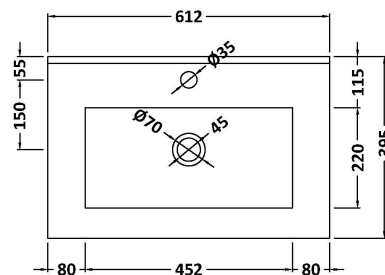

Packaging Dimensions

Height (mm):	835
Width (mm):	620
Depth (mm):	375
Gross Weight (kg):	20

Packaging Data

Box Colour:	Brown Cardboard Box - Printed
Box Qty:	0
Label Size:	0 x 0
Label Colour:	White Label
Label Qty:	2

Outer Box Dimensions (If Applicable)

Height (mm):	
Width (mm):	
Depth (mm):	
Gross Weight (kg):	
Barcode:	5056678402610

Product Details

Country of Origin:	China
Fitting Instruction:	No
CE & UKCA:	N/A
FSC Certified Materials:	Yes
Colour:	Satin Anthracite
Construction Method:	Cam & Wood Dowel
Construction Type:	Rigid
Cabinet Finish:	MFC Painted Matt
Fascia Finish:	Mdf Painted Matt
Cabinet Thickness (mm):	16
Fascia Thickness (mm):	18
Drawer Included:	No
Drawer Type:	Not Applicable
No of Shelves:	1
Hinge Type:	95 Degree Soft Close
Hinge Included:	Yes, Supplied
Adjustable Legs:	No, Not Required
Fixings Included:	Yes
Handle Style:	Contemporary
Waste Shroud:	No
Handle Included:	Yes, Supplied
Handle Type:	D-Shape

Sales Code: NVM003

Description: Minimalist Basin 600mm

Product Dimensions

Height (mm):	170
Width (mm):	600
Depth (mm):	390
Nett Weight (kg):	10.76

Packaging Dimensions

Height (mm):	200
Width (mm):	400
Depth (mm):	620
Gross Weight (kg):	10.76

Packaging Data

Box Colour:	Brown Cardboard Box - Printed
Box Qty:	1
Label Size:	100 x 50
Label Colour:	White Label
Label Qty:	2

Outer Box Dimensions (If Applicable)

Height (mm):	
Width (mm):	
Depth (mm):	
Gross Weight (kg):	
Barcode:	5055146194668