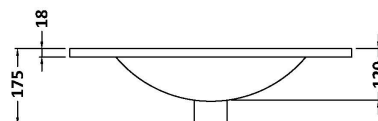

Sales Code: ARN1403B

Description: 600 Fs 2-Door Vanity & Basin 2

Packaging Details

Barcode: 5056678414156

Sales Code: NVF1403F

Description: 600 Fs 2-Door Unit (365 Deep)

Product Dimensions

Height (mm):	800
Width (mm):	600
Depth (mm):	383
Nett Weight (kg):	19.5

Packaging Dimensions

Height (mm):	835
Width (mm):	620
Depth (mm):	375
Gross Weight (kg):	20

Packaging Data

Box Colour:	Brown Cardboard Box - Printed
Box Qty:	0
Label Size:	0 x 0
Label Colour:	White Label
Label Qty:	2

Outer Box Dimensions (If Applicable)

Height (mm):	
Width (mm):	
Depth (mm):	
Gross Weight (kg):	
Barcode:	5056678402610

Product Details

Country of Origin:	China
Fitting Instruction:	No
CE & UKCA:	N/A
FSC Certified Materials:	Yes
Colour:	Satin Anthracite
Construction Method:	Cam & Wood Dowel
Construction Type:	Rigid
Cabinet Finish:	MFC Painted Matt
Fascia Finish:	Mdf Painted Matt
Cabinet Thickness (mm):	16
Fascia Thickness (mm):	18
Drawer Included:	No
Drawer Type:	Not Applicable
No of Shelves:	1
Hinge Type:	95 Degree Soft Close
Hinge Included:	Yes, Supplied
Adjustable Legs:	No, Not Required
Fixings Included:	Yes
Handle Style:	Contemporary
Waste Shroud:	No
Handle Included:	Yes, Supplied
Handle Type:	D-Shape

Sales Code: NVM003

Description: Minimalist Basin 600mm

Product Dimensions

Height (mm):	170
Width (mm):	600
Depth (mm):	390
Nett Weight (kg):	10.76

Packaging Dimensions

Height (mm):	200
Width (mm):	400
Depth (mm):	620
Gross Weight (kg):	10.76