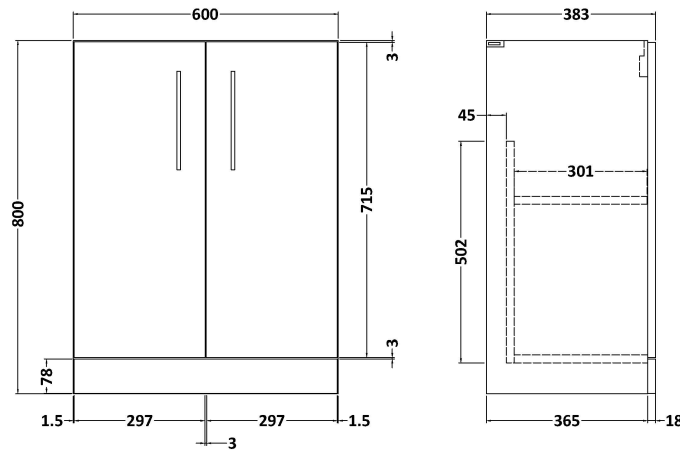

Sales Code: ARN1403B

Description: 600 Fs 2-Door Vanity & Basin 2

Packaging Details

Barcode: 5056678414156

Sales Code: NVF1403F

Description: 600 Fs 2-Door Unit (365 Deep)

Product Dimensions

Height (mm):	800
Width (mm):	600
Depth (mm):	383
Nett Weight (kg):	19.5

Packaging Dimensions

Height (mm):	835
Width (mm):	620
Depth (mm):	375
Gross Weight (kg):	20

Packaging Data

Box Colour:	Brown Cardboard Box - Printed
Box Qty:	0
Label Size:	0 x 0
Label Colour:	White Label
Label Qty:	2

Outer Box Dimensions (If Applicable)

Height (mm):	
Width (mm):	
Depth (mm):	
Gross Weight (kg):	
Barcode:	5056678402610

Product Details

Country of Origin:	China
Fitting Instruction:	No
CE & UKCA:	N/A
FSC Certified Materials:	Yes
Colour:	Satin Anthracite
Construction Method:	Cam & Wood Dowel
Construction Type:	Rigid
Cabinet Finish:	MFC Painted Matt
Fascia Finish:	Mdf Painted Matt
Cabinet Thickness (mm):	16
Fascia Thickness (mm):	18
Drawer Included:	No
Drawer Type:	Not Applicable
No of Shelves:	1
Hinge Type:	95 Degree Soft Close
Hinge Included:	Yes, Supplied
Adjustable Legs:	No, Not Required
Fixings Included:	Yes
Handle Style:	Contemporary
Waste Shroud:	No
Handle Included:	Yes, Supplied
Handle Type:	D-Shape

Sales Code: NVM003

Description: Minimalist Basin 600mm

Product Dimensions

Height (mm):	170
Width (mm):	600
Depth (mm):	390
Nett Weight (kg):	10.76

Packaging Dimensions

Height (mm):	200
Width (mm):	400
Depth (mm):	620
Gross Weight (kg):	10.76