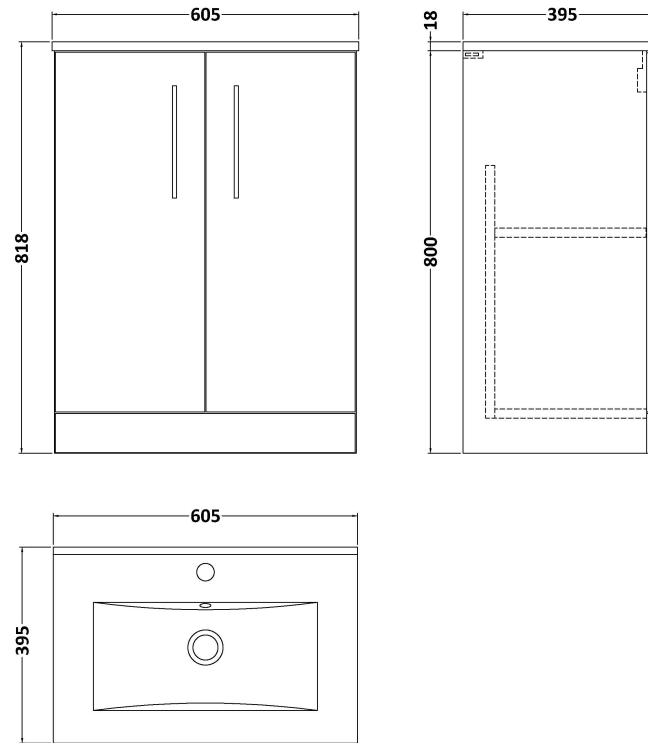

Sales Code: ARN1403B

Description: 600 Fs 2-Door Vanity & Basin 2

Packaging Details

Barcode: 5056678414156

Sales Code: NVF1403F

Description: 600 Fs 2-Door Unit (365 Deep)

Product Dimensions

Height (mm):	800
Width (mm):	600
Depth (mm):	383
Nett Weight (kg):	19.5

Packaging Dimensions

Height (mm):	835
Width (mm):	620
Depth (mm):	375
Gross Weight (kg):	20

Packaging Data

Box Colour:	Brown Cardboard Box - Printed
Box Qty:	0
Label Size:	0 x 0
Label Colour:	White Label
Label Qty:	2

Sales Code: NVM003

Description: Minimalist Basin 600mm

Product Dimensions

Height (mm):	170
Width (mm):	600
Depth (mm):	390
Nett Weight (kg):	10.76

Packaging Dimensions

Height (mm):	200
Width (mm):	400
Depth (mm):	620
Gross Weight (kg):	10.76

Packaging Data

Box Colour:	Brown Cardboard Box - Printed
Box Qty:	1
Label Size:	100 x 50
Label Colour:	White Label
Label Qty:	2

Outer Box Dimensions (If Applicable)

Height (mm):	
Width (mm):	
Depth (mm):	
Gross Weight (kg):	
Barcode:	5055146194668