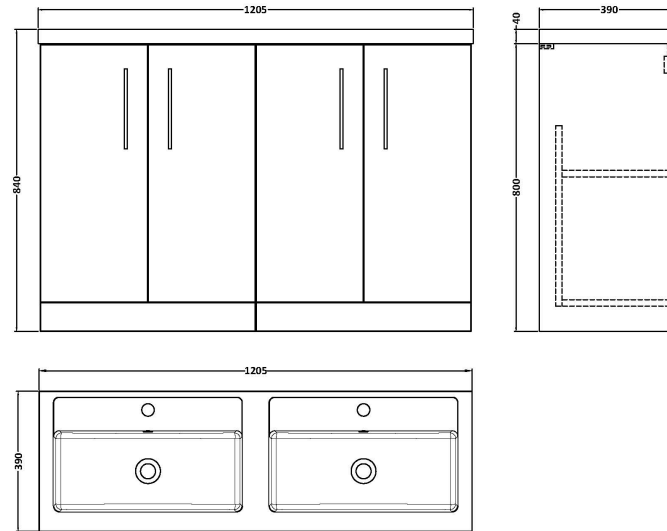

Sales Code: ARN1403C

Description: 1200 Fs 4-Door Vanity & Double Basin

Packaging Details

Barcode: 5056678414194