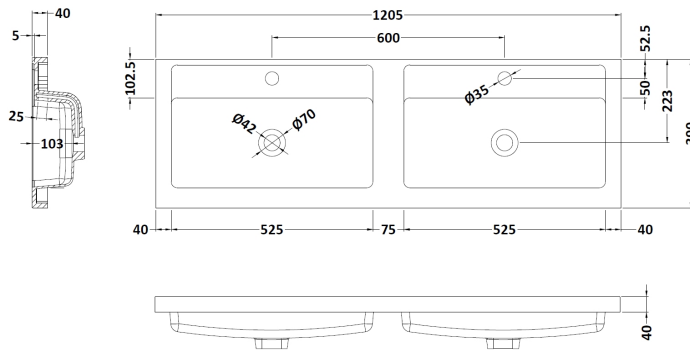

### Product Dimensions

Height (mm):	800
Width (mm):	600
Depth (mm):	383
Nett Weight (kg):	19.5

### Packaging Dimensions

Height (mm):	835
Width (mm):	620
Depth (mm):	375
Gross Weight (kg):	20

### Outer Box Dimensions (If Applicable)

Height (mm):	
Width (mm):	
Depth (mm):	
Gross Weight (kg):	
Barcode:	5056678402610

### Product Dimensions

Height (mm):	390
Width (mm):	1205
Depth (mm):	157
Nett Weight (kg):	18.12