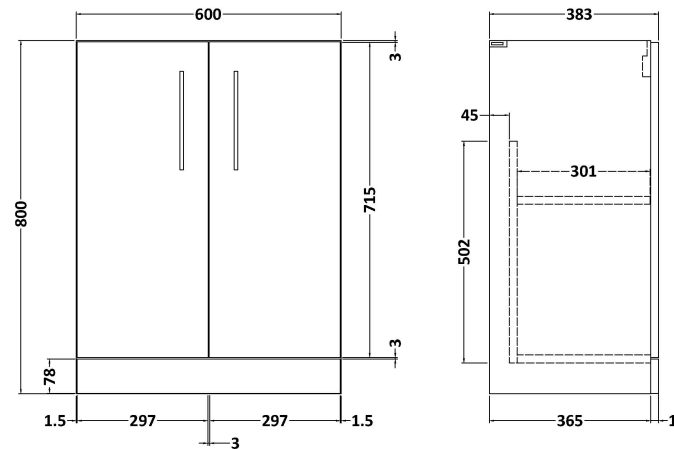

### Product Dimensions

Height (mm):	800
Width (mm):	600
Depth (mm):	383
Nett Weight (kg):	19.5

### Packaging Dimensions

Height (mm):	835
Width (mm):	620
Depth (mm):	375
Gross Weight (kg):	20

### Product Dimensions

Height (mm):	390
Width (mm):	1205
Depth (mm):	157
Nett Weight (kg):	18.12

### Packaging Dimensions

Height (mm):	100
Width (mm):	1205
Depth (mm):	400
Gross Weight (kg):	18.12