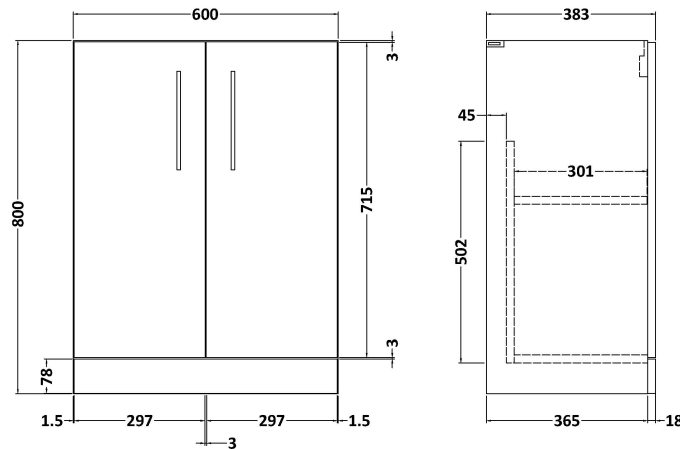

Sales Code: ARN1403F

Description: 1200 Fs 4-Door Vanity & Double Basin

Packaging Details

Barcode: 5056678414187

Sales Code: NVF1403F

Description: 600 Fs 2-Door Unit (365 Deep)

Product Dimensions

Height (mm):	800
Width (mm):	600
Depth (mm):	383
Nett Weight (kg):	19.5

Packaging Dimensions

Height (mm):	835
Width (mm):	620
Depth (mm):	375
Gross Weight (kg):	20

Packaging Data

Box Colour:	Brown Cardboard Box - Printed
Box Qty:	0
Label Size:	0 x 0
Label Colour:	White Label
Label Qty:	2

Outer Box Dimensions (If Applicable)

Height (mm):	
Width (mm):	
Depth (mm):	
Gross Weight (kg):	
Barcode:	5056678402610

Product Details

Country of Origin:	China
Fitting Instruction:	No
CE & UKCA:	N/A
FSC Certified Materials:	Yes
Colour:	Satin Anthracite
Construction Method:	Cam & Wood Dowel
Construction Type:	Rigid
Cabinet Finish:	MFC Painted Matt
Fascia Finish:	Mdf Painted Matt
Cabinet Thickness (mm):	16
Fascia Thickness (mm):	18
Drawer Included:	No
Drawer Type:	Not Applicable
No of Shelves:	1
Hinge Type:	95 Degree Soft Close
Hinge Included:	Yes, Supplied
Adjustable Legs:	No, Not Required
Fixings Included:	Yes
Handle Style:	Contemporary
Waste Shroud:	No
Handle Included:	Yes, Supplied
Handle Type:	D-Shape

Sales Code: CBM424

Description: Double Ceramic Basin 1208X392

Product Dimensions

Height (mm):	390
Width (mm):	1205
Depth (mm):	175
Nett Weight (kg):	27

Packaging Dimensions

Height (mm):	205
Width (mm):	1270
Depth (mm):	510
Gross Weight (kg):	27