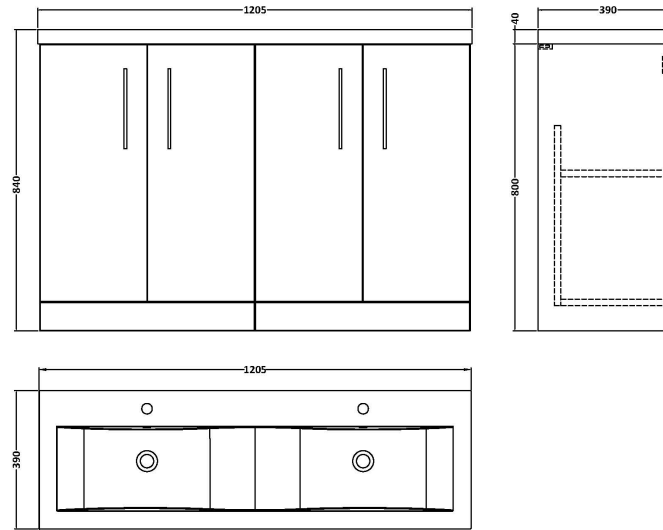

Sales Code: ARN1403F

Description: 1200 Fs 4-Door Vanity & Double Basin

Packaging Details

Barcode: 5056678414187

Sales Code: NVF1403F

Description: 600 Fs 2-Door Unit (365 Deep)

Product Dimensions

Height (mm):	800
Width (mm):	600
Depth (mm):	383
Nett Weight (kg):	19.5

Packaging Dimensions

Height (mm):	835
Width (mm):	620
Depth (mm):	375
Gross Weight (kg):	20

Packaging Data

Box Colour:	Brown Cardboard Box - Printed
Box Qty:	0
Label Size:	0 x 0
Label Colour:	White Label
Label Qty:	2

Outer Box Dimensions (If Applicable)

Height (mm):	
Width (mm):	
Depth (mm):	
Gross Weight (kg):	
Barcode:	5056678402610

Product Details

Country of Origin:	China
Fitting Instruction:	No
CE & UKCA:	N/A
FSC Certified Materials:	Yes
Colour:	Satin Anthracite
Construction Method:	Cam & Wood Dowel
Construction Type:	Rigid
Cabinet Finish:	MFC Painted Matt
Fascia Finish:	Mdf Painted Matt
Cabinet Thickness (mm):	16
Fascia Thickness (mm):	18
Drawer Included:	No
Drawer Type:	Not Applicable
No of Shelves:	1
Hinge Type:	95 Degree Soft Close
Hinge Included:	Yes, Supplied
Adjustable Legs:	No, Not Required
Fixings Included:	Yes
Handle Style:	Contemporary
Waste Shroud:	No
Handle Included:	Yes, Supplied
Handle Type:	D-Shape

Sales Code: CBM424

Description: Double Ceramic Basin 1208X392

Product Dimensions

Height (mm):	390
Width (mm):	1205
Depth (mm):	175
Nett Weight (kg):	27

Packaging Dimensions

Height (mm):	205
Width (mm):	1270
Depth (mm):	510
Gross Weight (kg):	27