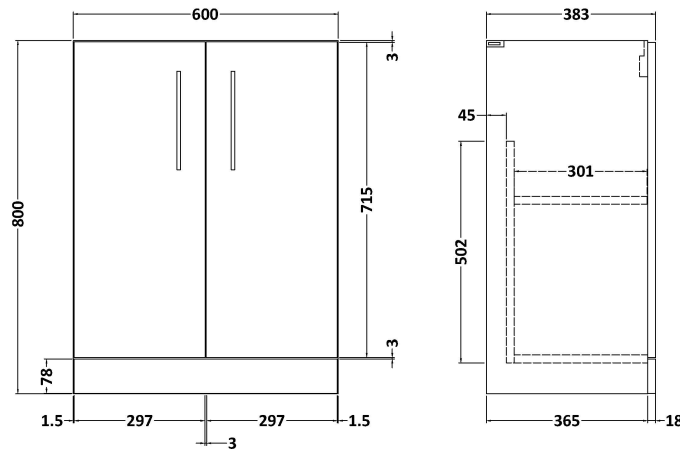

Sales Code: ARN1403G

Description: 600 Fs 2-Door Vanity & Basin 4

Packaging Details

Barcode: 5056678414170

Sales Code: NVF1403F

Description: 600 Fs 2-Door Unit (365 Deep)

Product Dimensions

Height (mm):	800
Width (mm):	600
Depth (mm):	383
Nett Weight (kg):	19.5

Packaging Dimensions

Height (mm):	835
Width (mm):	620
Depth (mm):	375
Gross Weight (kg):	20

Packaging Data

Box Colour:	Brown Cardboard Box - Printed
Box Qty:	0
Label Size:	0 x 0
Label Colour:	White Label
Label Qty:	2

Outer Box Dimensions (If Applicable)

Height (mm):	
Width (mm):	
Depth (mm):	
Gross Weight (kg):	
Barcode:	5056678402610

Product Details

Country of Origin:	China
Fitting Instruction:	No
CE & UKCA:	N/A
FSC Certified Materials:	Yes
Colour:	Satin Anthracite
Construction Method:	Cam & Wood Dowel
Construction Type:	Rigid
Cabinet Finish:	MFC Painted Matt
Fascia Finish:	Mdf Painted Matt
Cabinet Thickness (mm):	16
Fascia Thickness (mm):	18
Drawer Included:	No
Drawer Type:	Not Applicable
No of Shelves:	1
Hinge Type:	95 Degree Soft Close
Hinge Included:	Yes, Supplied
Adjustable Legs:	No, Not Required
Fixings Included:	Yes
Handle Style:	Contemporary
Waste Shroud:	No
Handle Included:	Yes, Supplied
Handle Type:	D-Shape

Sales Code: NVM043

Description: 600 Curved Basin 1Th

Product Dimensions

Height (mm):	160
Width (mm):	610
Depth (mm):	440
Nett Weight (kg):	11

Packaging Dimensions

Height (mm):	190
Width (mm):	630
Depth (mm):	415
Gross Weight (kg):	11.5