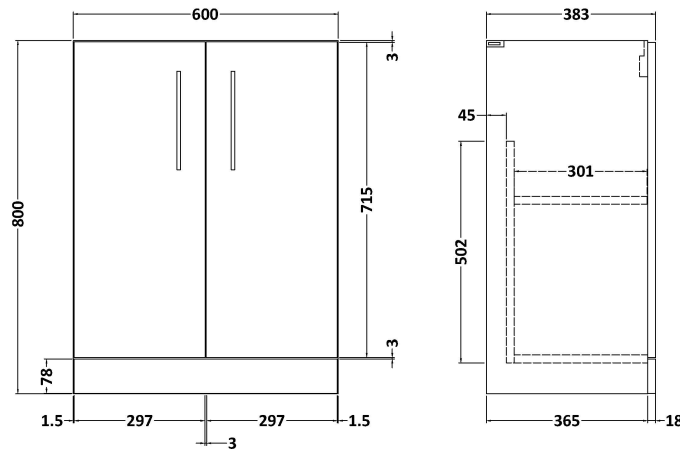

Sales Code: ARN1403W2

Description: 1200 Fs 4-Door Vanity & Worktop

Packaging Details

Barcode: 5056678414200

Sales Code: NVF1403F

Description: 600 Fs 2-Door Unit (365 Deep)

Product Dimensions

Height (mm):	800
Width (mm):	600
Depth (mm):	383
Nett Weight (kg):	19.5

Packaging Dimensions

Height (mm):	835
Width (mm):	620
Depth (mm):	375
Gross Weight (kg):	20

Packaging Data

Box Colour:	Brown Cardboard Box - Printed
Box Qty:	0
Label Size:	0 x 0
Label Colour:	White Label
Label Qty:	2

Outer Box Dimensions (If Applicable)

Height (mm):	
Width (mm):	
Depth (mm):	
Gross Weight (kg):	
Barcode:	5056678402610

Product Details

Country of Origin:	China
Fitting Instruction:	No
CE & UKCA:	N/A
FSC Certified Materials:	Yes
Colour:	Satin Anthracite
Construction Method:	Cam & Wood Dowel
Construction Type:	Rigid
Cabinet Finish:	MFC Painted Matt
Fascia Finish:	Mdf Painted Matt
Cabinet Thickness (mm):	16
Fascia Thickness (mm):	18
Drawer Included:	No
Drawer Type:	Not Applicable
No of Shelves:	1
Hinge Type:	95 Degree Soft Close
Hinge Included:	Yes, Supplied
Adjustable Legs:	No, Not Required
Fixings Included:	Yes
Handle Style:	Contemporary
Waste Shroud:	No
Handle Included:	Yes, Supplied
Handle Type:	D-Shape

Sales Code: MWT1420

Description: 1200 Worktop (1205X390x18mm)

Product Dimensions

Height (mm):	18
Width (mm):	1205
Depth (mm):	390
Nett Weight (kg):	5

Packaging Dimensions

Height (mm):	25
Width (mm):	1225
Depth (mm):	410
Gross Weight (kg):	5