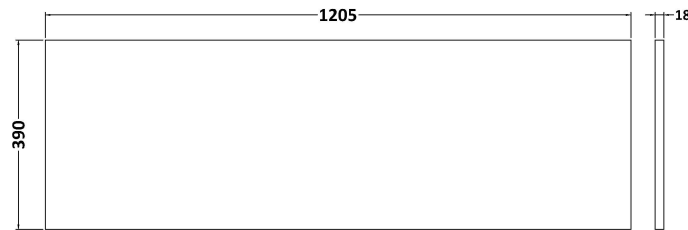

Sales Code: ARN1403W2

Description: 1200 Fs 4-Door Vanity & Worktop

Packaging Details

Barcode: 5056678414200

Sales Code: NVF1403F

Description: 600 Fs 2-Door Unit (365 Deep)

Product Dimensions

Height (mm):	800
Width (mm):	600
Depth (mm):	383
Nett Weight (kg):	19.5

Packaging Dimensions

Height (mm):	835
Width (mm):	620
Depth (mm):	375
Gross Weight (kg):	20

Packaging Data

Box Colour:	Brown Cardboard Box - Printed
Box Qty:	0
Label Size:	0 x 0
Label Colour:	White Label
Label Qty:	2

Sales Code: MWT1420

Description: 1200 Worktop (1205X390x18mm)

Product Dimensions

Height (mm):	18
Width (mm):	1205
Depth (mm):	390
Nett Weight (kg):	5

Packaging Dimensions

Height (mm):	25
Width (mm):	1225
Depth (mm):	410
Gross Weight (kg):	5

Packaging Data

Box Colour:	Brown Cardboard Box - Printed
Box Qty:	1
Label Size:	100 x 50
Label Colour:	Not Applicable
Label Qty:	0

Outer Box Dimensions (If Applicable)

Height (mm):	
Width (mm):	
Depth (mm):	
Gross Weight (kg):	
Barcode:	5056462661308