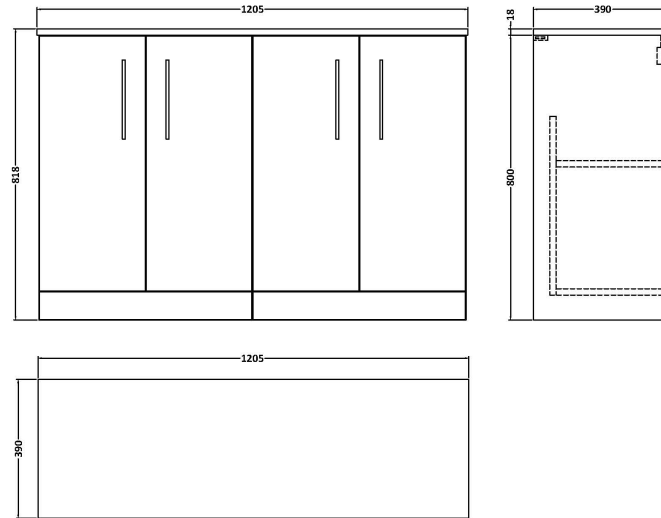

Sales Code: ARN1403W2

Description: 1200 Fs 4-Door Vanity & Worktop

Packaging Details

Barcode: 5056678414200

Sales Code: NVF1403F

Description: 600 Fs 2-Door Unit (365 Deep)

Product Dimensions

Height (mm):	800
Width (mm):	600
Depth (mm):	383
Nett Weight (kg):	19.5

Packaging Dimensions

Height (mm):	835
Width (mm):	620
Depth (mm):	375
Gross Weight (kg):	20

Packaging Data

Box Colour:	Brown Cardboard Box - Printed
Box Qty:	0
Label Size:	0 x 0
Label Colour:	White Label
Label Qty:	2

Outer Box Dimensions (If Applicable)

Height (mm):	
Width (mm):	
Depth (mm):	
Gross Weight (kg):	
Barcode:	5056678402610

Product Details

Country of Origin:	China
Fitting Instruction:	No
CE & UKCA:	N/A
FSC Certified Materials:	Yes
Colour:	Satin Anthracite
Construction Method:	Cam & Wood Dowel
Construction Type:	Rigid
Cabinet Finish:	MFC Painted Matt
Fascia Finish:	Mdf Painted Matt
Cabinet Thickness (mm):	16
Fascia Thickness (mm):	18
Drawer Included:	No
Drawer Type:	Not Applicable
No of Shelves:	1
Hinge Type:	95 Degree Soft Close
Hinge Included:	Yes, Supplied
Adjustable Legs:	No, Not Required
Fixings Included:	Yes
Handle Style:	Contemporary
Waste Shroud:	No
Handle Included:	Yes, Supplied
Handle Type:	D-Shape

Sales Code: MWT1420

Description: 1200 Worktop (1205X390x18mm)

Product Dimensions

Height (mm):	18
Width (mm):	1205
Depth (mm):	390
Nett Weight (kg):	5

Packaging Dimensions

Height (mm):	25
Width (mm):	1225
Depth (mm):	410
Gross Weight (kg):	5