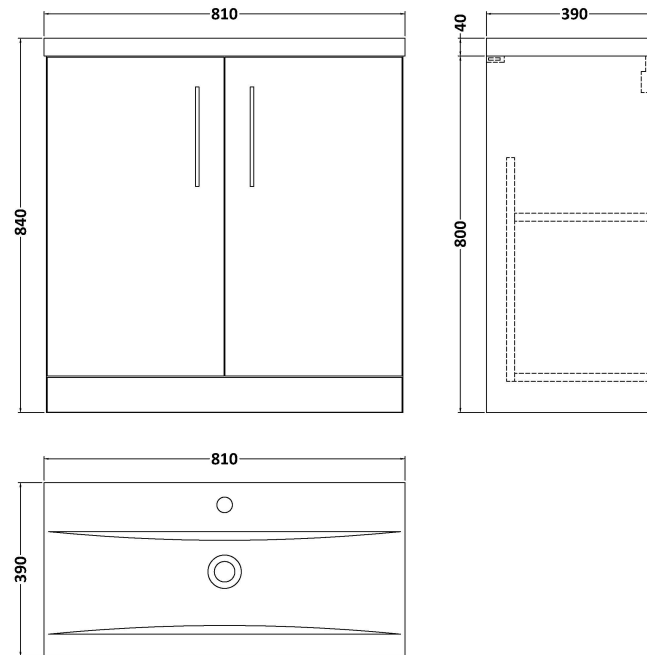

Sales Code: ARN1405A

Description: 800 Fs 2-Door Vanity & Basin 1

Packaging Details

Barcode: 5056678414286