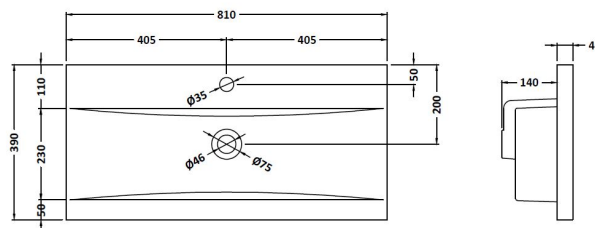

### Product Dimensions

Height (mm):	800
Width (mm):	800
Depth (mm):	383
Nett Weight (kg):	25.5

### Packaging Dimensions

Height (mm):	835
Width (mm):	820
Depth (mm):	375
Gross Weight (kg):	26

### Outer Box Dimensions (If Applicable)

Height (mm):	
Width (mm):	
Depth (mm):	
Gross Weight (kg):	
Barcode:	5056678402658

### Product Dimensions

Height (mm):	180
Width (mm):	810
Depth (mm):	390
Nett Weight (kg):	15