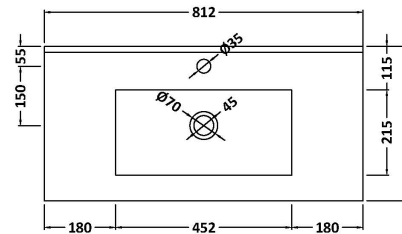

Packaging Dimensions

Height (mm):	835
Width (mm):	820
Depth (mm):	375
Gross Weight (kg):	26

Packaging Data

Box Colour:	Brown Cardboard Box - Printed
Box Qty:	0
Label Size:	0 x 0
Label Colour:	White Label
Label Qty:	2

Outer Box Dimensions (If Applicable)

Height (mm):	
Width (mm):	
Depth (mm):	
Gross Weight (kg):	
Barcode:	5056678402658

Product Details

Country of Origin:	China
Fitting Instruction:	No
CE & UKCA:	N/A
FSC Certified Materials:	Yes
Colour:	Satin Anthracite
Construction Method:	Cam & Wood Dowel
Construction Type:	Rigid
Cabinet Finish:	MFC Painted Matt
Fascia Finish:	Mdf Painted Matt
Cabinet Thickness (mm):	16
Fascia Thickness (mm):	18
Drawer Included:	No
Drawer Type:	Not Applicable
No of Shelves:	1
Hinge Type:	95 Degree Soft Close
Hinge Included:	Yes, Supplied
Adjustable Legs:	No, Not Required
Fixings Included:	Yes
Handle Style:	Contemporary
Waste Shroud:	No
Handle Included:	Yes, Supplied
Handle Type:	D-Shape

Sales Code: NVM005

Description: Minimalist Basin 800mm

Product Dimensions

Height (mm):	170
Width (mm):	800
Depth (mm):	390
Nett Weight (kg):	16.9

Packaging Dimensions

Height (mm):	400
Width (mm):	820
Depth (mm):	200
Gross Weight (kg):	16.9

Packaging Data

Box Colour:	Brown Cardboard Box - Printed
Box Qty:	1
Label Size:	100 x 50
Label Colour:	White Label
Label Qty:	2

Outer Box Dimensions (If Applicable)

Height (mm):	
Width (mm):	
Depth (mm):	
Gross Weight (kg):	
Barcode:	5055146194675