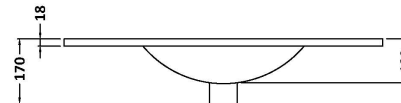

Packaging Dimensions

Height (mm):	835
Width (mm):	820
Depth (mm):	375
Gross Weight (kg):	26

Packaging Data

Box Colour:	Brown Cardboard Box - Printed
Box Qty:	0
Label Size:	0 x 0
Label Colour:	White Label
Label Qty:	2

Outer Box Dimensions (If Applicable)

Height (mm):	
Width (mm):	
Depth (mm):	
Gross Weight (kg):	
Barcode:	5056678402658

Product Details

Country of Origin:	China
Fitting Instruction:	No
CE & UKCA:	N/A
FSC Certified Materials:	Yes
Colour:	Satin Anthracite
Construction Method:	Cam & Wood Dowel
Construction Type:	Rigid
Cabinet Finish:	MFC Painted Matt
Fascia Finish:	Mdf Painted Matt
Cabinet Thickness (mm):	16
Fascia Thickness (mm):	18
Drawer Included:	No
Drawer Type:	Not Applicable
No of Shelves:	1
Hinge Type:	95 Degree Soft Close
Hinge Included:	Yes, Supplied
Adjustable Legs:	No, Not Required
Fixings Included:	Yes
Handle Style:	Contemporary
Waste Shroud:	No
Handle Included:	Yes, Supplied
Handle Type:	D-Shape

Sales Code: NVM005

Description: Minimalist Basin 800mm

Product Dimensions

Height (mm):	170
Width (mm):	800
Depth (mm):	390
Nett Weight (kg):	16.9

Packaging Dimensions

Height (mm):	400
Width (mm):	820
Depth (mm):	200
Gross Weight (kg):	16.9

Packaging Data

Box Colour:	Brown Cardboard Box - Printed
Box Qty:	1
Label Size:	100 x 50
Label Colour:	White Label
Label Qty:	2

Outer Box Dimensions (If Applicable)

Height (mm):	
Width (mm):	
Depth (mm):	
Gross Weight (kg):	
Barcode:	5055146194675