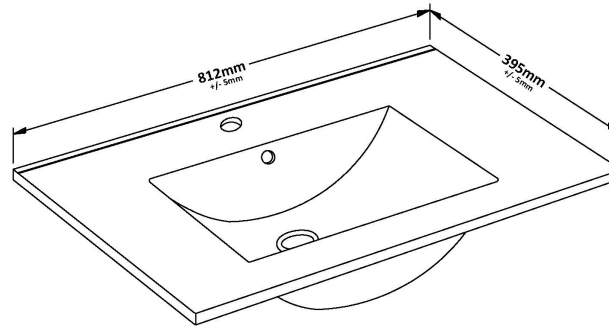

Packaging Dimensions

Height (mm):	835
Width (mm):	820
Depth (mm):	375
Gross Weight (kg):	26

Packaging Data

Box Colour:	Brown Cardboard Box - Printed
Box Qty:	0
Label Size:	0 x 0
Label Colour:	White Label
Label Qty:	2

Outer Box Dimensions (If Applicable)

Height (mm):	
Width (mm):	
Depth (mm):	
Gross Weight (kg):	
Barcode:	5056678402658

Product Details

Country of Origin:	China
Fitting Instruction:	No
CE & UKCA:	N/A
FSC Certified Materials:	Yes
Colour:	Satin Anthracite
Construction Method:	Cam & Wood Dowel
Construction Type:	Rigid
Cabinet Finish:	MFC Painted Matt
Fascia Finish:	Mdf Painted Matt
Cabinet Thickness (mm):	16
Fascia Thickness (mm):	18
Drawer Included:	No
Drawer Type:	Not Applicable
No of Shelves:	1
Hinge Type:	95 Degree Soft Close
Hinge Included:	Yes, Supplied
Adjustable Legs:	No, Not Required
Fixings Included:	Yes
Handle Style:	Contemporary
Waste Shroud:	No
Handle Included:	Yes, Supplied
Handle Type:	D-Shape

Sales Code: NVM005

Description: Minimalist Basin 800mm

Product Dimensions

Height (mm):	170
Width (mm):	800
Depth (mm):	390
Nett Weight (kg):	16.9

Packaging Dimensions

Height (mm):	400
Width (mm):	820
Depth (mm):	200
Gross Weight (kg):	16.9

Packaging Data

Box Colour:	Brown Cardboard Box - Printed
Box Qty:	1
Label Size:	100 x 50
Label Colour:	White Label
Label Qty:	2

Outer Box Dimensions (If Applicable)

Height (mm):	
Width (mm):	
Depth (mm):	
Gross Weight (kg):	
Barcode:	5055146194675