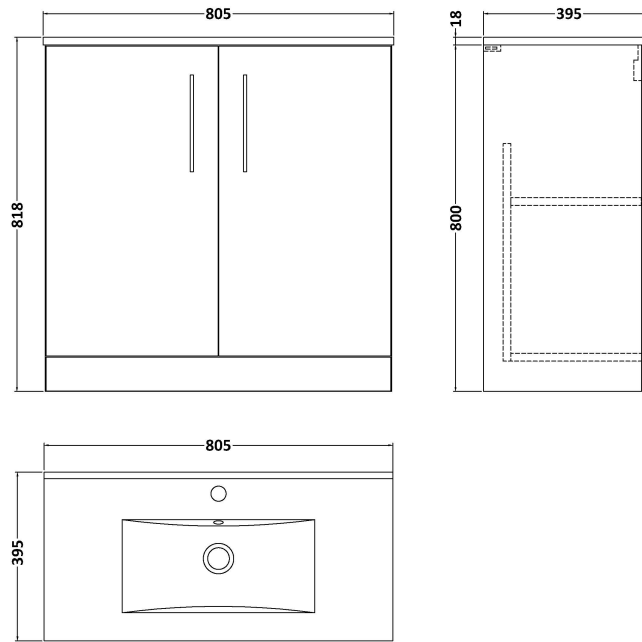

Sales Code: ARN1405B

Description: 800 Fs 2-Door Vanity & Basin 2

Packaging Details

Barcode: 5056678414293

Sales Code: NVF1405

Description: 800 Fs 2-Door Unit (365 Deep)

Product Dimensions

Height (mm):	800
Width (mm):	800
Depth (mm):	383
Nett Weight (kg):	25.5

Packaging Dimensions

Height (mm):	835
Width (mm):	820
Depth (mm):	375
Gross Weight (kg):	26

Packaging Data

Box Colour:	Brown Cardboard Box - Printed
Box Qty:	0
Label Size:	0 x 0
Label Colour:	White Label
Label Qty:	2

Sales Code: NVM005

Description: Minimalist Basin 800mm

Product Dimensions

Height (mm):	170
Width (mm):	800
Depth (mm):	390
Nett Weight (kg):	16.9

Packaging Dimensions

Height (mm):	400
Width (mm):	820
Depth (mm):	200
Gross Weight (kg):	16.9

Packaging Data

Box Colour:	Brown Cardboard Box - Printed
Box Qty:	1
Label Size:	100 x 50
Label Colour:	White Label
Label Qty:	2

Outer Box Dimensions (If Applicable)

Height (mm):	
Width (mm):	
Depth (mm):	
Gross Weight (kg):	
Barcode:	5055146194675