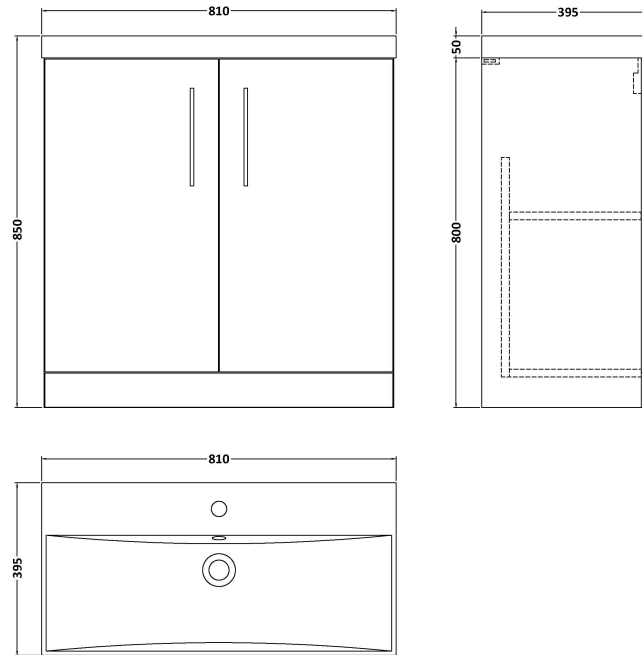

Sales Code: ARN1405D

Description: 800 Fs 2-Door Vanity & Basin 3

Packaging Details

Barcode: 5056678414309

Sales Code: NVF1405

Description: 800 Fs 2-Door Unit (365 Deep)

Product Dimensions

Height (mm):	800
Width (mm):	800
Depth (mm):	383
Nett Weight (kg):	25.5

Packaging Dimensions

Height (mm):	835
Width (mm):	820
Depth (mm):	375
Gross Weight (kg):	26

Packaging Data

Box Colour:	Brown Cardboard Box - Printed
Box Qty:	0
Label Size:	0 x 0
Label Colour:	White Label
Label Qty:	2

Sales Code: NVM035

Description: 800 Thin Edged Basin 1Th

Product Dimensions

Height (mm):	170
Width (mm):	810
Depth (mm):	395
Nett Weight (kg):	14.5

Packaging Dimensions

Height (mm):	190
Width (mm):	830
Depth (mm):	415
Gross Weight (kg):	15

Packaging Data

Box Colour:	Brown Cardboard Box
Box Qty:	1
Label Size:	100 x 50
Label Colour:	White Label
Label Qty:	2

Outer Box Dimensions (If Applicable)

Height (mm):	
Width (mm):	
Depth (mm):	
Gross Weight (kg):	
Barcode:	5056211853435