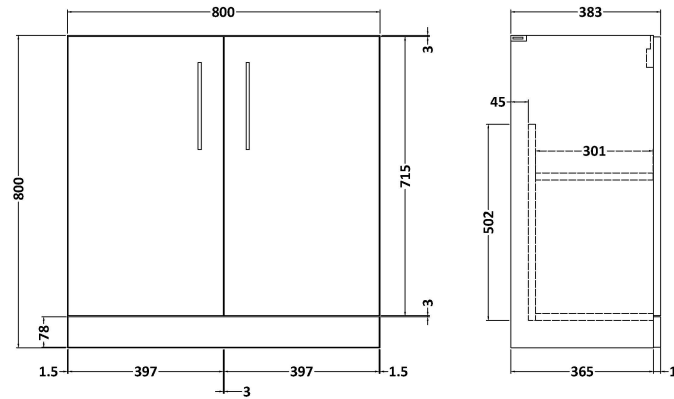

Sales Code: ARN1405D

Description: 800 Fs 2-Door Vanity & Basin 3

Packaging Details

Barcode: 5056678414309

Sales Code: NVF1405

Description: 800 Fs 2-Door Unit (365 Deep)

Product Dimensions

Height (mm):	800
Width (mm):	800
Depth (mm):	383
Nett Weight (kg):	25.5

Packaging Dimensions

Height (mm):	835
Width (mm):	820
Depth (mm):	375
Gross Weight (kg):	26

Packaging Data

Box Colour:	Brown Cardboard Box - Printed
Box Qty:	0
Label Size:	0 x 0
Label Colour:	White Label
Label Qty:	2

Sales Code: NVM035

Description: 800 Thin Edged Basin 1Th

Product Dimensions

Height (mm):	170
Width (mm):	810
Depth (mm):	395
Nett Weight (kg):	14.5

Packaging Dimensions

Height (mm):	190
Width (mm):	830
Depth (mm):	415
Gross Weight (kg):	15

Packaging Data

Box Colour:	Brown Cardboard Box
Box Qty:	1
Label Size:	100 x 50
Label Colour:	White Label
Label Qty:	2

Outer Box Dimensions (If Applicable)

Height (mm):	
Width (mm):	
Depth (mm):	
Gross Weight (kg):	
Barcode:	5056211853435