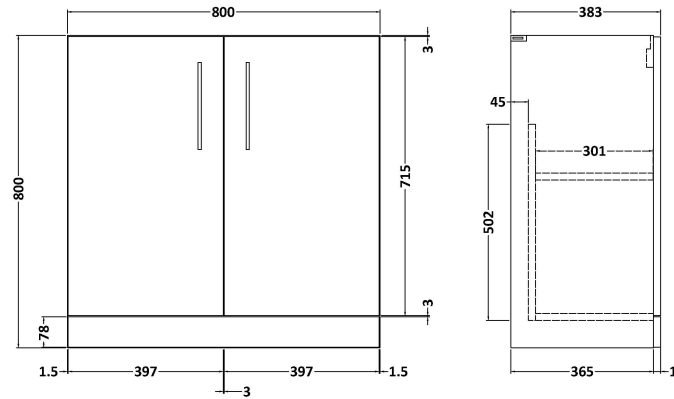

### Product Dimensions

Height (mm):	800
Width (mm):	800
Depth (mm):	383
Nett Weight (kg):	25.5

### Packaging Dimensions

Height (mm):	835
Width (mm):	820
Depth (mm):	375
Gross Weight (kg):	26

### Product Dimensions

Height (mm):	160
Width (mm):	810
Depth (mm):	440
Nett Weight (kg):	15

### Packaging Dimensions

Height (mm):	190
Width (mm):	830
Depth (mm):	415
Gross Weight (kg):	15.5