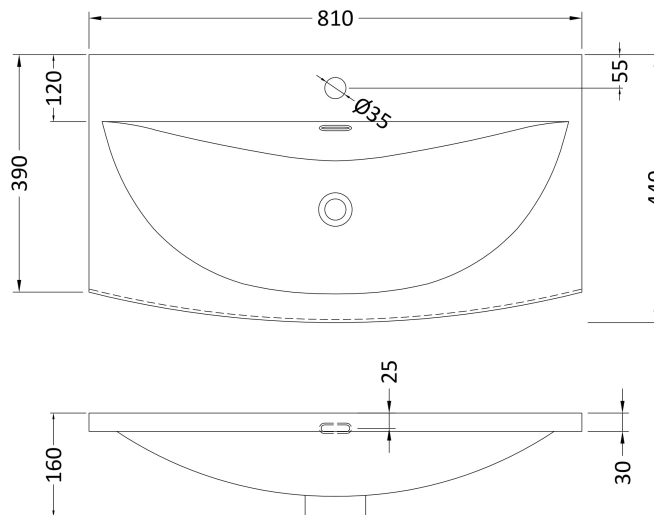

### Product Dimensions

Height (mm):	800
Width (mm):	800
Depth (mm):	383
Nett Weight (kg):	25.5

### Packaging Dimensions

Height (mm):	835
Width (mm):	820
Depth (mm):	375
Gross Weight (kg):	26

### Outer Box Dimensions (If Applicable)

Height (mm):	
Width (mm):	
Depth (mm):	
Gross Weight (kg):	
Barcode:	5056678402658

### Product Dimensions

Height (mm):	160
Width (mm):	810
Depth (mm):	440
Nett Weight (kg):	15