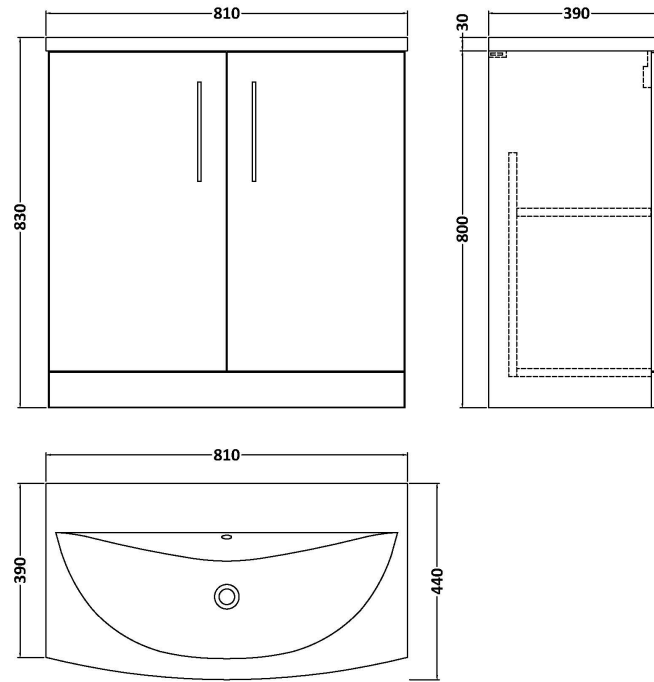

Sales Code: ARN1405G

Description: 800 Fs 2-Door Vanity & Basin 4

Packaging Details

Barcode: 5056678414316