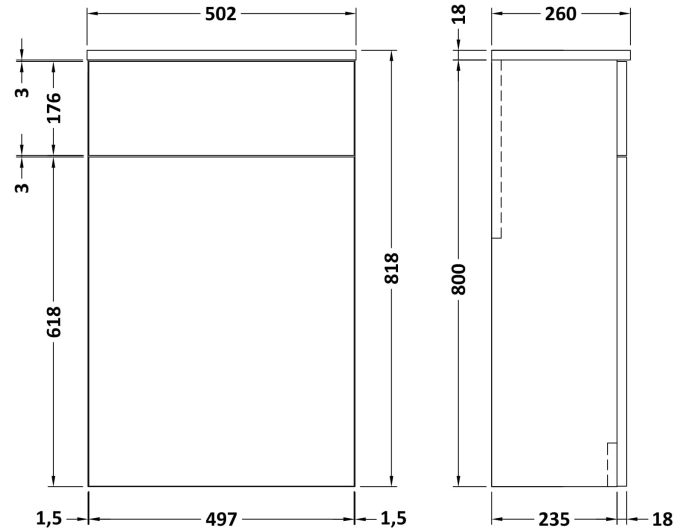

Packaging Dimensions

Height (mm):	835
Width (mm):	620
Depth (mm):	375
Gross Weight (kg):	20

Packaging Data

Box Colour:	Brown Cardboard Box - Printed
Box Qty:	0
Label Size:	0 x 0
Label Colour:	White Label
Label Qty:	2

Sales Code: NVF1441

Description: 500 Wc Unit (235 Deep)

Product Dimensions

Height (mm):	818
Width (mm):	502
Depth (mm):	260
Nett Weight (kg):	13.1

Packaging Dimensions

Height (mm):	825
Width (mm):	525
Depth (mm):	260
Gross Weight (kg):	13.6

Packaging Data

Box Colour:	Brown Cardboard Box - Printed
Box Qty:	0
Label Size:	0 x 0
Label Colour:	White Label
Label Qty:	2

Outer Box Dimensions (If Applicable)

Height (mm):	
Width (mm):	
Depth (mm):	
Gross Weight (kg):	
Barcode:	5056678402818

Sales Code: PMB411R

Description: 1100X390 L Shaped Polymarble Basin Rh

Product Dimensions

Height (mm):	135
Width (mm):	1105
Depth (mm):	390
Nett Weight (kg):	16

Packaging Dimensions

Height (mm):	190
Width (mm):	420
Depth (mm):	1160
Gross Weight (kg):	16.5