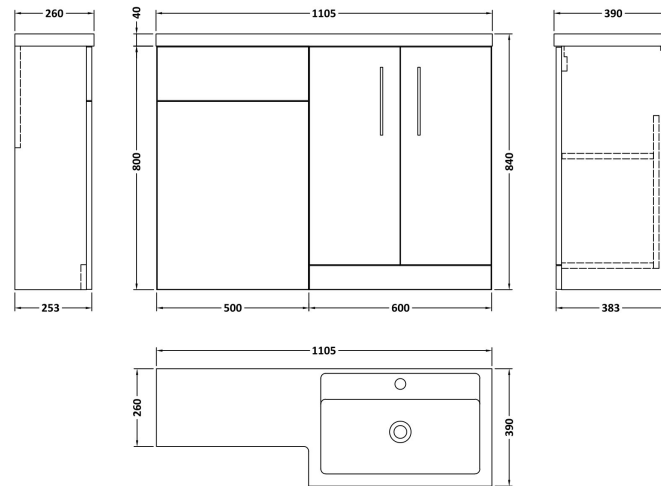

Sales Code: ARN1411R

Description: 1100X390 Combination Unit Rh

Packaging Details

Barcode: 5056678450420

Sales Code: NVF1403F

Description: 600 Fs 2-Door Unit (365 Deep)

Product Dimensions

Height (mm):	800
Width (mm):	600
Depth (mm):	383
Nett Weight (kg):	19.5

Packaging Dimensions

Height (mm):	835
Width (mm):	620
Depth (mm):	375
Gross Weight (kg):	20

Packaging Data

Box Colour:	Brown Cardboard Box - Printed
Box Qty:	0
Label Size:	0 x 0
Label Colour:	White Label
Label Qty:	2

Sales Code: NVF1441

Description: 500 Wc Unit (235 Deep)

Product Dimensions

Height (mm):	818
Width (mm):	502
Depth (mm):	260
Nett Weight (kg):	13.1

Packaging Dimensions

Height (mm):	825
Width (mm):	525
Depth (mm):	260
Gross Weight (kg):	13.6

Sales Code: PMB411R

Description: 1100X390 L Shaped Polymarble Basin Rh

Product Dimensions

Height (mm):	135
Width (mm):	1105
Depth (mm):	390
Nett Weight (kg):	16

Packaging Dimensions

Height (mm):	190
Width (mm):	420
Depth (mm):	1160
Gross Weight (kg):	16.5