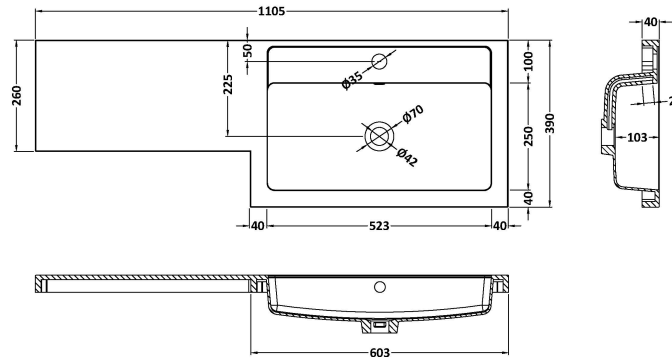

Packaging Dimensions

Height (mm):	835
Width (mm):	620
Depth (mm):	375
Gross Weight (kg):	20

Packaging Data

Box Colour:	Brown Cardboard Box - Printed
Box Qty:	0
Label Size:	0 x 0
Label Colour:	White Label
Label Qty:	2

Sales Code: NVF1441

Description: 500 Wc Unit (235 Deep)

Product Dimensions

Height (mm):	818
Width (mm):	502
Depth (mm):	260
Nett Weight (kg):	13.1

Packaging Dimensions

Height (mm):	825
Width (mm):	525
Depth (mm):	260
Gross Weight (kg):	13.6

Packaging Data

Box Colour:	Brown Cardboard Box - Printed
Box Qty:	0
Label Size:	0 x 0
Label Colour:	White Label
Label Qty:	2

Outer Box Dimensions (If Applicable)

Height (mm):	
Width (mm):	
Depth (mm):	
Gross Weight (kg):	
Barcode:	5056678402818

Sales Code: PMB411R

Description: 1100X390 L Shaped Polymarble Basin Rh

Product Dimensions

Height (mm):	135
Width (mm):	1105
Depth (mm):	390
Nett Weight (kg):	16

Packaging Dimensions

Height (mm):	190
Width (mm):	420
Depth (mm):	1160
Gross Weight (kg):	16.5