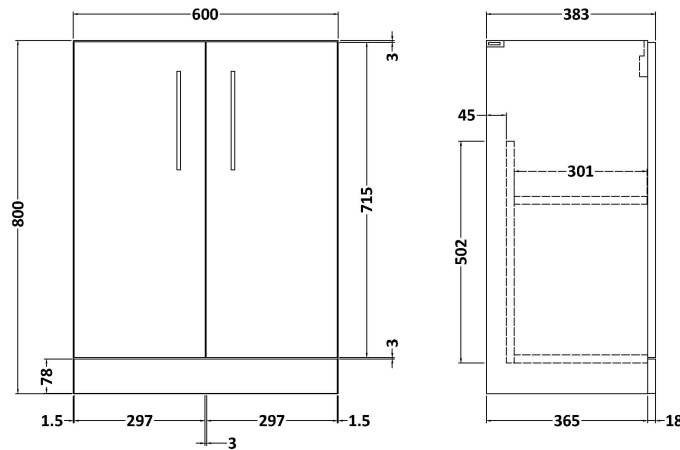

Sales Code: ARN1411R

Description: 1100X390 Combination Unit Rh

Packaging Details

Barcode: 5056678450420

Sales Code: NVF1403F

Description: 600 Fs 2-Door Unit (365 Deep)

Product Dimensions

Height (mm):	800
Width (mm):	600
Depth (mm):	383
Nett Weight (kg):	19.5

Packaging Dimensions

Height (mm):	835
Width (mm):	620
Depth (mm):	375
Gross Weight (kg):	20

Packaging Data

Box Colour:	Brown Cardboard Box - Printed
Box Qty:	0
Label Size:	0 x 0
Label Colour:	White Label
Label Qty:	2

Sales Code: NVF1441

Description: 500 Wc Unit (235 Deep)

Product Dimensions

Height (mm):	818
Width (mm):	502
Depth (mm):	260
Nett Weight (kg):	13.1

Packaging Dimensions

Height (mm):	825
Width (mm):	525
Depth (mm):	260
Gross Weight (kg):	13.6

Sales Code: PMB411R

Description: 1100X390 L Shaped Polymarble Basin Rh

Product Dimensions

Height (mm):	135
Width (mm):	1105
Depth (mm):	390
Nett Weight (kg):	16

Packaging Dimensions

Height (mm):	190
Width (mm):	420
Depth (mm):	1160
Gross Weight (kg):	16.5