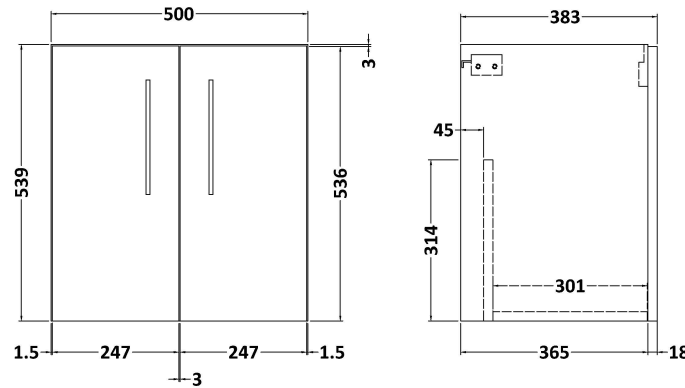

Sales Code: ARN1421A

Description: 500 Wh 2-Door Vanity & Basin 1

Packaging Details

Barcode: 5056678414361

Sales Code: NVF1421

Description: 500 Wh 2-Door Unit (365 Deep)

Product Dimensions

Height (mm):	540
Width (mm):	500
Depth (mm):	383
Nett Weight (kg):	12.6

Packaging Dimensions

Height (mm):	560
Width (mm):	520
Depth (mm):	405
Gross Weight (kg):	13.1

Packaging Data

Box Colour:	Brown Cardboard Box - Printed
Box Qty:	0
Label Size:	0 x 0
Label Colour:	White Label
Label Qty:	2

Sales Code: NVM012

Description: 500 Mid-Edged Basin 1 Th

Product Dimensions

Height (mm):	180
Width (mm):	510
Depth (mm):	390
Nett Weight (kg):	10.54

Packaging Dimensions

Height (mm):	210
Width (mm):	410
Depth (mm):	530
Gross Weight (kg):	10.54

Packaging Data

Box Colour:	Brown Cardboard Box - Printed
Box Qty:	1
Label Size:	100 x 50
Label Colour:	White Label
Label Qty:	2

Outer Box Dimensions (If Applicable)

Height (mm):	
Width (mm):	
Depth (mm):	
Gross Weight (kg):	
Barcode:	5055369043446