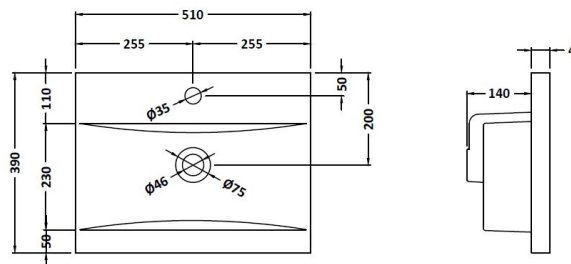

Packaging Dimensions

Height (mm):	560
Width (mm):	520
Depth (mm):	405
Gross Weight (kg):	13.1

Packaging Data

Box Colour:	Brown Cardboard Box - Printed
Box Qty:	0
Label Size:	0 x 0
Label Colour:	White Label
Label Qty:	2

Outer Box Dimensions (If Applicable)

Height (mm):	
Width (mm):	
Depth (mm):	
Gross Weight (kg):	
Barcode:	5056678402696

Product Details

Country of Origin:	China
Fitting Instruction:	No
CE & UKCA:	N/A
FSC Certified Materials:	Yes
Colour:	Satin Anthracite
Construction Method:	Cam & Wood Dowel
Construction Type:	Rigid
Cabinet Finish:	MFC Painted Matt
Fascia Finish:	Mdf Painted Matt
Cabinet Thickness (mm):	16
Fascia Thickness (mm):	18
Drawer Included:	No
Drawer Type:	Not Applicable
No of Shelves:	0
Hinge Type:	95 Degree Soft Close
Hinge Included:	Yes, Supplied
Adjustable Legs:	No, Not Required
Fixings Included:	Yes
Handle Style:	Contemporary
Waste Shroud:	No
Handle Included:	Yes, Supplied
Handle Type:	D-Shape

Sales Code: NVM012

Description: 500 Mid-Edged Basin 1 Th

Product Dimensions

Height (mm):	180
Width (mm):	510
Depth (mm):	390
Nett Weight (kg):	10.54

Packaging Dimensions

Height (mm):	210
Width (mm):	410
Depth (mm):	530
Gross Weight (kg):	10.54

Packaging Data

Box Colour:	Brown Cardboard Box - Printed
Box Qty:	1
Label Size:	100 x 50
Label Colour:	White Label
Label Qty:	2

Outer Box Dimensions (If Applicable)

Height (mm):	
Width (mm):	
Depth (mm):	
Gross Weight (kg):	
Barcode:	5055369043446