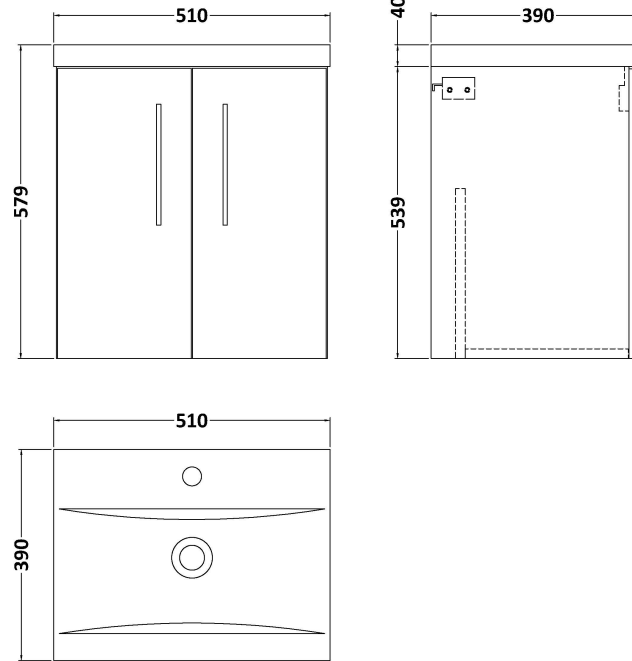

Sales Code: ARN1421A

Description: 500 Wh 2-Door Vanity & Basin 1

Packaging Details

Barcode: 5056678414361

Sales Code: NVF1421

Description: 500 Wh 2-Door Unit (365 Deep)

Product Dimensions

Height (mm):	540
Width (mm):	500
Depth (mm):	383
Nett Weight (kg):	12.6

Packaging Dimensions

Height (mm):	560
Width (mm):	520
Depth (mm):	405
Gross Weight (kg):	13.1

Packaging Data

Box Colour:	Brown Cardboard Box - Printed
Box Qty:	0
Label Size:	0 x 0
Label Colour:	White Label
Label Qty:	2

Sales Code: NVM012

Description: 500 Mid-Edged Basin 1 Th

Product Dimensions

Height (mm):	180
Width (mm):	510
Depth (mm):	390
Nett Weight (kg):	10.54

Packaging Dimensions

Height (mm):	210
Width (mm):	410
Depth (mm):	530
Gross Weight (kg):	10.54

Packaging Data

Box Colour:	Brown Cardboard Box - Printed
Box Qty:	1
Label Size:	100 x 50
Label Colour:	White Label
Label Qty:	2

Outer Box Dimensions (If Applicable)

Height (mm):	
Width (mm):	
Depth (mm):	
Gross Weight (kg):	
Barcode:	5055369043446