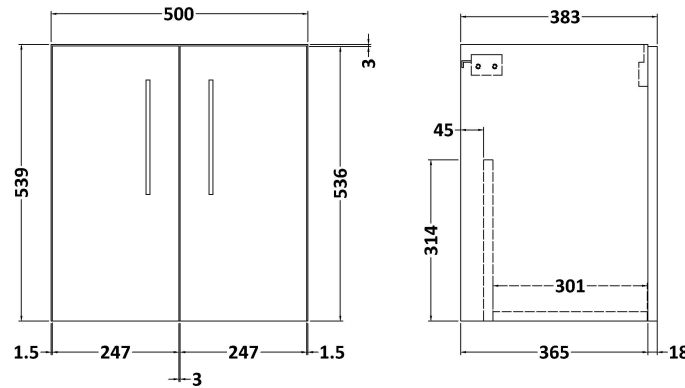

Sales Code: ARN1421D

Description: 500 Wh 2-Door Vanity & Basin 3

Packaging Details

Barcode: 5056678414385

Sales Code: NVF1421

Description: 500 Wh 2-Door Unit (365 Deep)

Product Dimensions

Height (mm):	540
Width (mm):	500
Depth (mm):	383
Nett Weight (kg):	12.6

Packaging Dimensions

Height (mm):	560
Width (mm):	520
Depth (mm):	405
Gross Weight (kg):	13.1

Packaging Data

Box Colour:	Brown Cardboard Box - Printed
Box Qty:	0
Label Size:	0 x 0
Label Colour:	White Label
Label Qty:	2

Sales Code: NVM032

Description: 500 Thin Edged Basin 1Th

Product Dimensions

Height (mm):	170
Width (mm):	510
Depth (mm):	395
Nett Weight (kg):	9.5

Packaging Dimensions

Height (mm):	190
Width (mm):	530
Depth (mm):	415
Gross Weight (kg):	10

Packaging Data

Box Colour:	Brown Cardboard Box - Printed
Box Qty:	1
Label Size:	100 x 50
Label Colour:	White Label
Label Qty:	2

Outer Box Dimensions (If Applicable)

Height (mm):	
Width (mm):	
Depth (mm):	
Gross Weight (kg):	
Barcode:	5056211853411