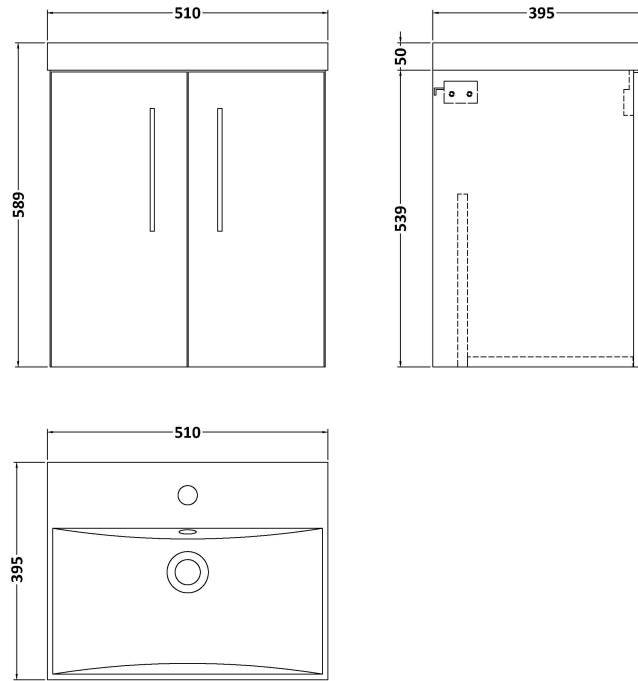

Sales Code: ARN1421D

Description: 500 Wh 2-Door Vanity & Basin 3

Packaging Details

Barcode: 5056678414385

Sales Code: NVF1421

Description: 500 Wh 2-Door Unit (365 Deep)

Product Dimensions

Height (mm):	540
Width (mm):	500
Depth (mm):	383
Nett Weight (kg):	12.6

Packaging Dimensions

Height (mm):	560
Width (mm):	520
Depth (mm):	405
Gross Weight (kg):	13.1

Packaging Data

Box Colour:	Brown Cardboard Box - Printed
Box Qty:	0
Label Size:	0 x 0
Label Colour:	White Label
Label Qty:	2

Sales Code: NVM032

Description: 500 Thin Edged Basin 1Th

Product Dimensions

Height (mm):	170
Width (mm):	510
Depth (mm):	395
Nett Weight (kg):	9.5

Packaging Dimensions

Height (mm):	190
Width (mm):	530
Depth (mm):	415
Gross Weight (kg):	10

Packaging Data

Box Colour:	Brown Cardboard Box - Printed
Box Qty:	1
Label Size:	100 x 50
Label Colour:	White Label
Label Qty:	2

Outer Box Dimensions (If Applicable)

Height (mm):	
Width (mm):	
Depth (mm):	
Gross Weight (kg):	
Barcode:	5056211853411