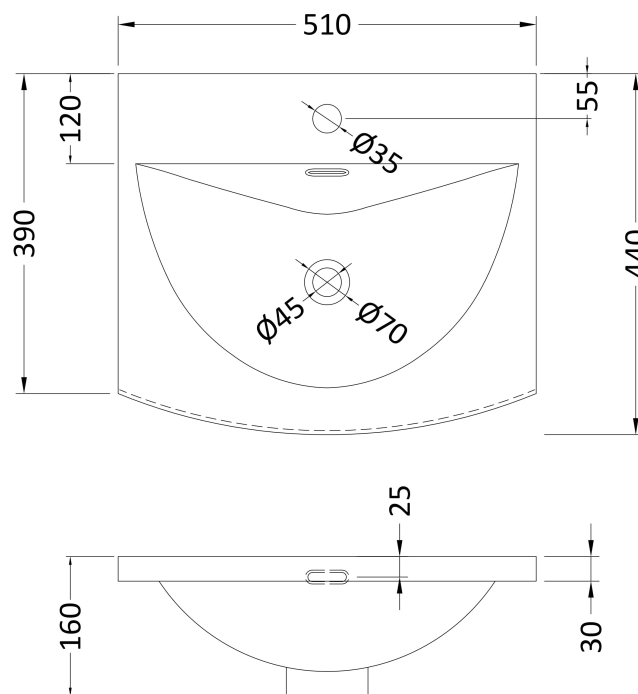

### Product Dimensions

Height (mm):	540
Width (mm):	500
Depth (mm):	383
Nett Weight (kg):	12.6

### Packaging Dimensions

Height (mm):	560
Width (mm):	520
Depth (mm):	405
Gross Weight (kg):	13.1

### Outer Box Dimensions (If Applicable)

Height (mm):	
Width (mm):	
Depth (mm):	
Gross Weight (kg):	
Barcode:	5056678402696

### Product Dimensions

Height (mm):	160
Width (mm):	510
Depth (mm):	440
Nett Weight (kg):	9