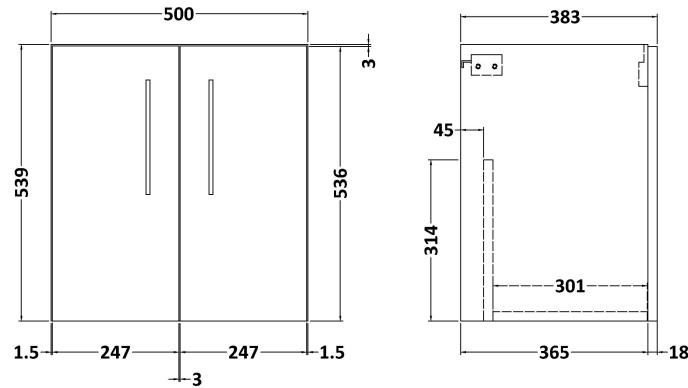

### Product Dimensions

Height (mm):	540
Width (mm):	500
Depth (mm):	383
Nett Weight (kg):	12.6

### Packaging Dimensions

Height (mm):	560
Width (mm):	520
Depth (mm):	405
Gross Weight (kg):	13.1

### Product Dimensions

Height (mm):	160
Width (mm):	510
Depth (mm):	440
Nett Weight (kg):	9

### Packaging Dimensions

Height (mm):	190
Width (mm):	530
Depth (mm):	415
Gross Weight (kg):	9.5