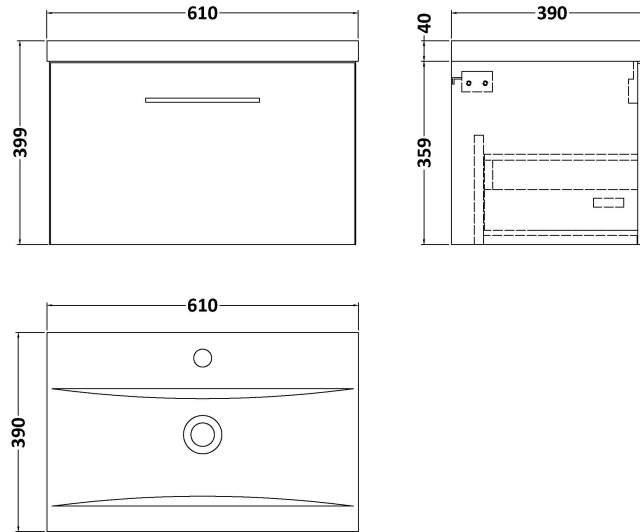

### Packaging Details

Barcode: 5056678414408

**Sales Code:** NVF1422

**Description:** 600 Single Drawer Unit (365 Deep)

**Product Dimensions**

Height (mm):	359
Width (mm):	600
Depth (mm):	383
Nett Weight (kg):	13

**Packaging Dimensions**

Height (mm):	391
Width (mm):	632
Depth (mm):	391
Gross Weight (kg):	13.5

**Packaging Data**

Box Colour:	Brown Cardboard Box - Printed
Box Qty:	0
Label Size:	0 x 0
Label Colour:	White Label
Label Qty:	2

### Product Dimensions

Height (mm):	180
Width (mm):	610
Depth (mm):	390
Nett Weight (kg):	11

### Packaging Dimensions

Height (mm):	200
Width (mm):	410
Depth (mm):	630
Gross Weight (kg):	11