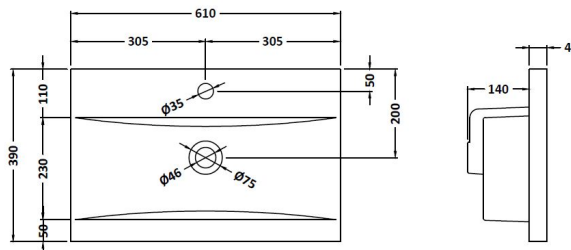

**Packaging Dimensions**

Height (mm):	391
Width (mm):	632
Depth (mm):	391
Gross Weight (kg):	13.5

**Packaging Data**

Box Colour:	Brown Cardboard Box - Printed
Box Qty:	0
Label Size:	0 x 0
Label Colour:	White Label
Label Qty:	2

**Outer Box Dimensions (If Applicable)**

Height (mm):	
Width (mm):	
Depth (mm):	
Gross Weight (kg):	
Barcode:	5056678402719

**Product Details**

Country of Origin:	China
Fitting Instruction:	No
CE & UKCA:	N/A
FSC Certified Materials:	Yes
Colour:	Satin Anthracite
Construction Method:	Cam & Wood Dowel
Construction Type:	Rigid
Cabinet Finish:	MFC Painted Matt
Fascia Finish:	Mdf Painted Matt
Cabinet Thickness (mm):	16
Fascia Thickness (mm):	18
Drawer Included:	Yes
Drawer Type:	80mm High Metal S/C Inc Galler
No of Shelves:	0
Hinge Type:	Not Applicable
Hinge Included:	Not Applicable
Adjustable Legs:	No, Not Required
Fixings Included:	Yes
Handle Style:	Contemporary
Waste Shroud:	Yes
Handle Included:	Yes, Supplied
Handle Type:	D-Shape

### Product Dimensions

Height (mm):	180
Width (mm):	610
Depth (mm):	390
Nett Weight (kg):	11

### Packaging Dimensions

Height (mm):	200
Width (mm):	410
Depth (mm):	630
Gross Weight (kg):	11