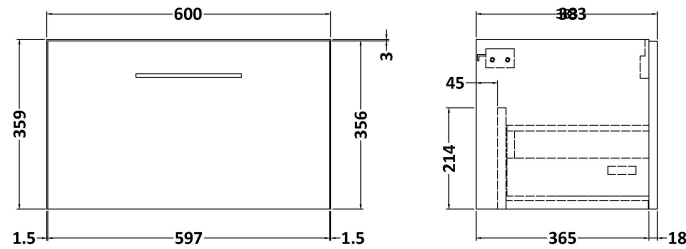

### Packaging Details

Barcode: 5056678414408

**Sales Code:** NVF1422

**Description:** 600 Single Drawer Unit (365 Deep)

**Product Dimensions**

Height (mm):	359
Width (mm):	600
Depth (mm):	383
Nett Weight (kg):	13

**Packaging Dimensions**

Height (mm):	391
Width (mm):	632
Depth (mm):	391
Gross Weight (kg):	13.5

**Packaging Data**

Box Colour:	Brown Cardboard Box - Printed
Box Qty:	0
Label Size:	0 x 0
Label Colour:	White Label
Label Qty:	2

### Product Dimensions

Height (mm):	180
Width (mm):	610
Depth (mm):	390
Nett Weight (kg):	11

### Packaging Dimensions

Height (mm):	200
Width (mm):	410
Depth (mm):	630
Gross Weight (kg):	11