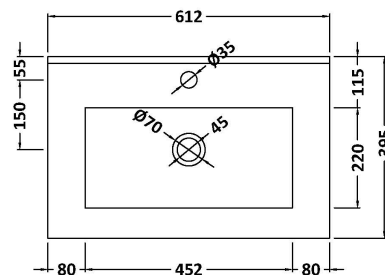

Packaging Dimensions

Height (mm):	391
Width (mm):	632
Depth (mm):	391
Gross Weight (kg):	13.5

Packaging Data

Box Colour:	Brown Cardboard Box - Printed
Box Qty:	0
Label Size:	0 x 0
Label Colour:	White Label
Label Qty:	2

Outer Box Dimensions (If Applicable)

Height (mm):	
Width (mm):	
Depth (mm):	
Gross Weight (kg):	
Barcode:	5056678402719

Product Details

Country of Origin:	China
Fitting Instruction:	No
CE & UKCA:	N/A
FSC Certified Materials:	Yes
Colour:	Satin Anthracite
Construction Method:	Cam & Wood Dowel
Construction Type:	Rigid
Cabinet Finish:	MFC Painted Matt
Fascia Finish:	Mdf Painted Matt
Cabinet Thickness (mm):	16
Fascia Thickness (mm):	18
Drawer Included:	Yes
Drawer Type:	80mm High Metal S/C Inc Galler
No of Shelves:	0
Hinge Type:	Not Applicable
Hinge Included:	Not Applicable
Adjustable Legs:	No, Not Required
Fixings Included:	Yes
Handle Style:	Contemporary
Waste Shroud:	Yes
Handle Included:	Yes, Supplied
Handle Type:	D-Shape

Sales Code: NVM003

Description: Minimalist Basin 600mm

Product Dimensions

Height (mm):	170
Width (mm):	600
Depth (mm):	390
Nett Weight (kg):	10.76

Packaging Dimensions

Height (mm):	200
Width (mm):	400
Depth (mm):	620
Gross Weight (kg):	10.76

Packaging Data

Box Colour:	Brown Cardboard Box - Printed
Box Qty:	1
Label Size:	100 x 50
Label Colour:	White Label
Label Qty:	2

Outer Box Dimensions (If Applicable)

Height (mm):	
Width (mm):	
Depth (mm):	
Gross Weight (kg):	
Barcode:	5055146194668