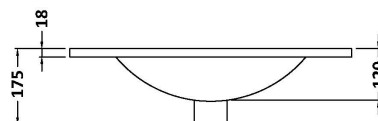

Packaging Dimensions

Height (mm):	391
Width (mm):	632
Depth (mm):	391
Gross Weight (kg):	13.5

Packaging Data

Box Colour:	Brown Cardboard Box - Printed
Box Qty:	0
Label Size:	0 x 0
Label Colour:	White Label
Label Qty:	2

Outer Box Dimensions (If Applicable)

Height (mm):	
Width (mm):	
Depth (mm):	
Gross Weight (kg):	
Barcode:	5056678402719

Product Details

Country of Origin:	China
Fitting Instruction:	No
CE & UKCA:	N/A
FSC Certified Materials:	Yes
Colour:	Satin Anthracite
Construction Method:	Cam & Wood Dowel
Construction Type:	Rigid
Cabinet Finish:	MFC Painted Matt
Fascia Finish:	Mdf Painted Matt
Cabinet Thickness (mm):	16
Fascia Thickness (mm):	18
Drawer Included:	Yes
Drawer Type:	80mm High Metal S/C Inc Galler
No of Shelves:	0
Hinge Type:	Not Applicable
Hinge Included:	Not Applicable
Adjustable Legs:	No, Not Required
Fixings Included:	Yes
Handle Style:	Contemporary
Waste Shroud:	Yes
Handle Included:	Yes, Supplied
Handle Type:	D-Shape

Sales Code: NVM003

Description: Minimalist Basin 600mm

Product Dimensions

Height (mm):	170
Width (mm):	600
Depth (mm):	390
Nett Weight (kg):	10.76

Packaging Dimensions

Height (mm):	200
Width (mm):	400
Depth (mm):	620
Gross Weight (kg):	10.76

Packaging Data

Box Colour:	Brown Cardboard Box - Printed
Box Qty:	1
Label Size:	100 x 50
Label Colour:	White Label
Label Qty:	2

Outer Box Dimensions (If Applicable)

Height (mm):	
Width (mm):	
Depth (mm):	
Gross Weight (kg):	
Barcode:	5055146194668