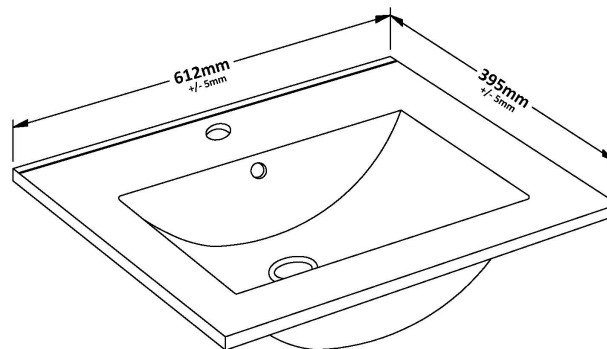

Packaging Dimensions

Height (mm):	391
Width (mm):	632
Depth (mm):	391
Gross Weight (kg):	13.5

Packaging Data

Box Colour:	Brown Cardboard Box - Printed
Box Qty:	0
Label Size:	0 x 0
Label Colour:	White Label
Label Qty:	2

Outer Box Dimensions (If Applicable)

Height (mm):	
Width (mm):	
Depth (mm):	
Gross Weight (kg):	
Barcode:	5056678402719

Product Details

Country of Origin:	China
Fitting Instruction:	No
CE & UKCA:	N/A
FSC Certified Materials:	Yes
Colour:	Satin Anthracite
Construction Method:	Cam & Wood Dowel
Construction Type:	Rigid
Cabinet Finish:	MFC Painted Matt
Fascia Finish:	Mdf Painted Matt
Cabinet Thickness (mm):	16
Fascia Thickness (mm):	18
Drawer Included:	Yes
Drawer Type:	80mm High Metal S/C Inc Galler
No of Shelves:	0
Hinge Type:	Not Applicable
Hinge Included:	Not Applicable
Adjustable Legs:	No, Not Required
Fixings Included:	Yes
Handle Style:	Contemporary
Waste Shroud:	Yes
Handle Included:	Yes, Supplied
Handle Type:	D-Shape

Sales Code: NVM003

Description: Minimalist Basin 600mm

Product Dimensions

Height (mm):	170
Width (mm):	600
Depth (mm):	390
Nett Weight (kg):	10.76

Packaging Dimensions

Height (mm):	200
Width (mm):	400
Depth (mm):	620
Gross Weight (kg):	10.76

Packaging Data

Box Colour:	Brown Cardboard Box - Printed
Box Qty:	1
Label Size:	100 x 50
Label Colour:	White Label
Label Qty:	2

Outer Box Dimensions (If Applicable)

Height (mm):	
Width (mm):	
Depth (mm):	
Gross Weight (kg):	
Barcode:	5055146194668