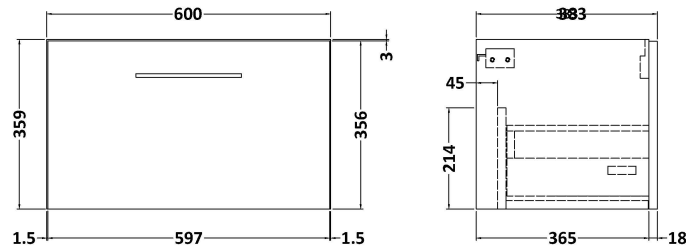

Sales Code: ARN1422B

Description: 600 Wh 1-Drawer Vanity & Basin 2

Packaging Details

Barcode: 5056678414415

Sales Code: NVF1422

Description: 600 Single Drawer Unit (365 Deep)

Product Dimensions

Height (mm):	359
Width (mm):	600
Depth (mm):	383
Nett Weight (kg):	13

Packaging Dimensions

Height (mm):	391
Width (mm):	632
Depth (mm):	391
Gross Weight (kg):	13.5

Packaging Data

Box Colour:	Brown Cardboard Box - Printed
Box Qty:	0
Label Size:	0 x 0
Label Colour:	White Label
Label Qty:	2

Sales Code: NVM003

Description: Minimalist Basin 600mm

Product Dimensions

Height (mm):	170
Width (mm):	600
Depth (mm):	390
Nett Weight (kg):	10.76

Packaging Dimensions

Height (mm):	200
Width (mm):	400
Depth (mm):	620
Gross Weight (kg):	10.76

Packaging Data

Box Colour:	Brown Cardboard Box - Printed
Box Qty:	1
Label Size:	100 x 50
Label Colour:	White Label
Label Qty:	2

Outer Box Dimensions (If Applicable)

Height (mm):	
Width (mm):	
Depth (mm):	
Gross Weight (kg):	
Barcode:	5055146194668