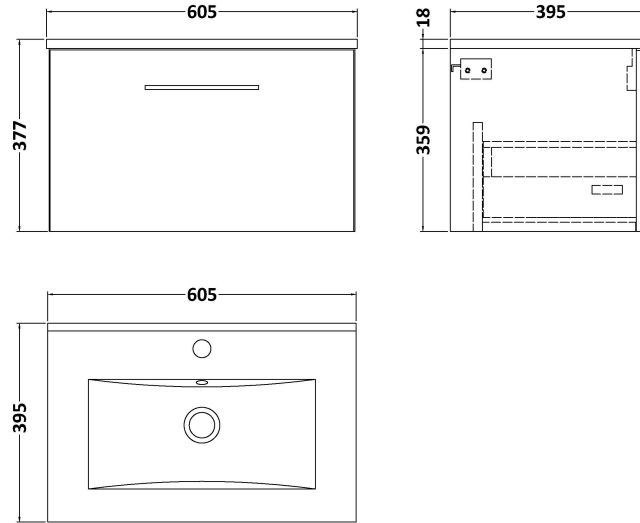

Sales Code: ARN1422B

Description: 600 Wh 1-Drawer Vanity & Basin 2

Packaging Details

Barcode: 5056678414415

Sales Code: NVF1422

Description: 600 Single Drawer Unit (365 Deep)

Product Dimensions

Height (mm):	359
Width (mm):	600
Depth (mm):	383
Nett Weight (kg):	13

Packaging Dimensions

Height (mm):	391
Width (mm):	632
Depth (mm):	391
Gross Weight (kg):	13.5

Packaging Data

Box Colour:	Brown Cardboard Box - Printed
Box Qty:	0
Label Size:	0 x 0
Label Colour:	White Label
Label Qty:	2

Sales Code: NVM003

Description: Minimalist Basin 600mm

Product Dimensions

Height (mm):	170
Width (mm):	600
Depth (mm):	390
Nett Weight (kg):	10.76

Packaging Dimensions

Height (mm):	200
Width (mm):	400
Depth (mm):	620
Gross Weight (kg):	10.76

Packaging Data

Box Colour:	Brown Cardboard Box - Printed
Box Qty:	1
Label Size:	100 x 50
Label Colour:	White Label
Label Qty:	2

Outer Box Dimensions (If Applicable)

Height (mm):	
Width (mm):	
Depth (mm):	
Gross Weight (kg):	
Barcode:	5055146194668