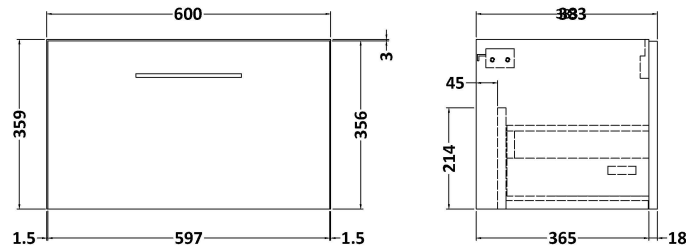

Sales Code: ARN1422C

Description: 1200 Wh 2-Drawer Vanity & Double Basin

Packaging Details

Barcode: 5056678414491

Sales Code: NVF1422

Description: 600 Single Drawer Unit (365 Deep)

Product Dimensions

Height (mm):	359
Width (mm):	600
Depth (mm):	383
Nett Weight (kg):	13

Packaging Dimensions

Height (mm):	391
Width (mm):	632
Depth (mm):	391
Gross Weight (kg):	13.5

Packaging Data

Box Colour:	Brown Cardboard Box - Printed
Box Qty:	0
Label Size:	0 x 0
Label Colour:	White Label
Label Qty:	2

Sales Code: PMB424

Description: Double Polymarble Basin 1205 X 390

Product Dimensions

Height (mm):	390
Width (mm):	1205
Depth (mm):	157
Nett Weight (kg):	18.12

Packaging Dimensions

Height (mm):	100
Width (mm):	1205
Depth (mm):	400
Gross Weight (kg):	18.12

Packaging Data

Box Colour:	Brown Cardboard Box - Printed
Box Qty:	1
Label Size:	100 x 50
Label Colour:	White Label
Label Qty:	2

Outer Box Dimensions (If Applicable)

Height (mm):	
Width (mm):	
Depth (mm):	
Gross Weight (kg):	
Barcode:	5056211815136