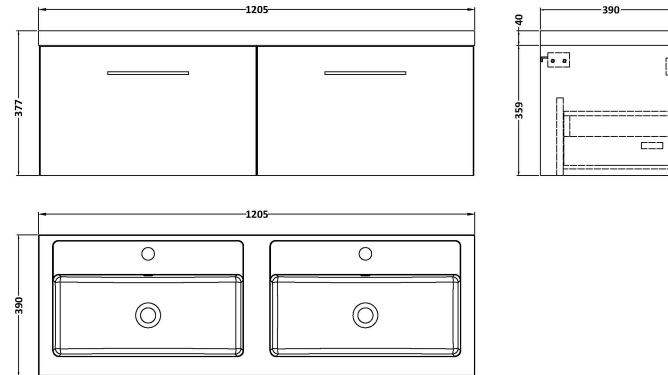

Sales Code: ARN1422C

Description: 1200 Wh 2-Drawer Vanity & Double Basin

Packaging Details

Barcode: 5056678414491

Sales Code: NVF1422

Description: 600 Single Drawer Unit (365 Deep)

Product Dimensions

Height (mm):	359
Width (mm):	600
Depth (mm):	383
Nett Weight (kg):	13

Packaging Dimensions

Height (mm):	391
Width (mm):	632
Depth (mm):	391
Gross Weight (kg):	13.5

Packaging Data

Box Colour:	Brown Cardboard Box - Printed
Box Qty:	0
Label Size:	0 x 0
Label Colour:	White Label
Label Qty:	2

Outer Box Dimensions (If Applicable)

Height (mm):	
Width (mm):	
Depth (mm):	
Gross Weight (kg):	
Barcode:	5056678402719

Product Details

Country of Origin:	China
Fitting Instruction:	No
CE & UKCA:	N/A
FSC Certified Materials:	Yes
Colour:	Satin Anthracite
Construction Method:	Cam & Wood Dowel
Construction Type:	Rigid
Cabinet Finish:	MFC Painted Matt
Fascia Finish:	Mdf Painted Matt
Cabinet Thickness (mm):	16
Fascia Thickness (mm):	18
Drawer Included:	Yes
Drawer Type:	80mm High Metal S/C Inc Galler
No of Shelves:	0
Hinge Type:	Not Applicable
Hinge Included:	Not Applicable
Adjustable Legs:	No, Not Required
Fixings Included:	Yes
Handle Style:	Contemporary
Waste Shroud:	Yes
Handle Included:	Yes, Supplied
Handle Type:	D-Shape

Sales Code: PMB424

Description: Double Polymarble Basin 1205 X 390

Product Dimensions

Height (mm):	390
Width (mm):	1205
Depth (mm):	157
Nett Weight (kg):	18.12

Packaging Dimensions

Height (mm):	100
Width (mm):	1205
Depth (mm):	400
Gross Weight (kg):	18.12