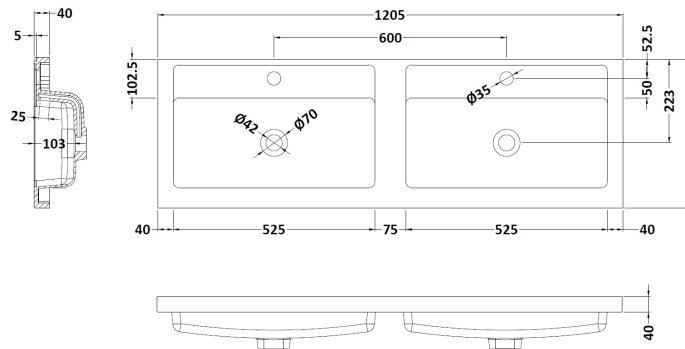

Packaging Dimensions

Height (mm):	391
Width (mm):	632
Depth (mm):	391
Gross Weight (kg):	13.5

Packaging Data

Box Colour:	Brown Cardboard Box - Printed
Box Qty:	0
Label Size:	0 x 0
Label Colour:	White Label
Label Qty:	2

Outer Box Dimensions (If Applicable)

Height (mm):	
Width (mm):	
Depth (mm):	
Gross Weight (kg):	
Barcode:	5056678402719

Product Details

Country of Origin:	China
Fitting Instruction:	No
CE & UKCA:	N/A
FSC Certified Materials:	Yes
Colour:	Satin Anthracite
Construction Method:	Cam & Wood Dowel
Construction Type:	Rigid
Cabinet Finish:	MFC Painted Matt
Fascia Finish:	Mdf Painted Matt
Cabinet Thickness (mm):	16
Fascia Thickness (mm):	18
Drawer Included:	Yes
Drawer Type:	80mm High Metal S/C Inc Galler
No of Shelves:	0
Hinge Type:	Not Applicable
Hinge Included:	Not Applicable
Adjustable Legs:	No, Not Required
Fixings Included:	Yes
Handle Style:	Contemporary
Waste Shroud:	Yes
Handle Included:	Yes, Supplied
Handle Type:	D-Shape

Sales Code: PMB424

Description: Double Polymarble Basin 1205 X 390

Product Dimensions

Height (mm):	390
Width (mm):	1205
Depth (mm):	157
Nett Weight (kg):	18.12

Packaging Dimensions

Height (mm):	100
Width (mm):	1205
Depth (mm):	400
Gross Weight (kg):	18.12

Packaging Data

Box Colour:	Brown Cardboard Box - Printed
Box Qty:	1
Label Size:	100 x 50
Label Colour:	White Label
Label Qty:	2

Outer Box Dimensions (If Applicable)

Height (mm):	
Width (mm):	
Depth (mm):	
Gross Weight (kg):	
Barcode:	5056211815136