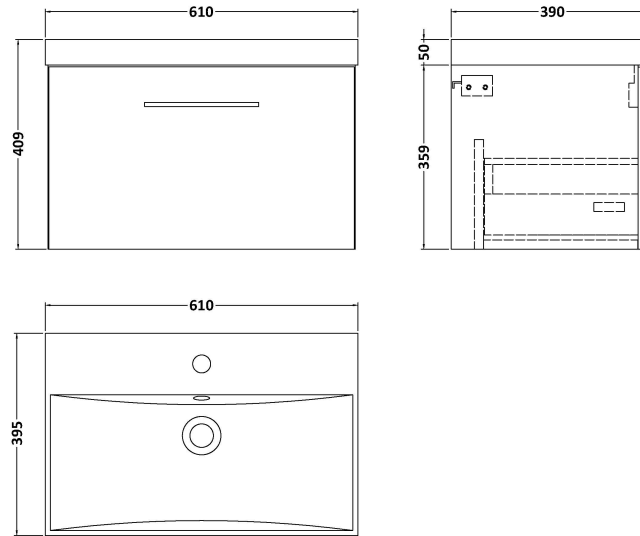

Sales Code: ARN1422D

Description: 600 Wh 1-Drawer Vanity & Basin 3

Packaging Details

Barcode: 5056678414422

Sales Code: NVF1422

Description: 600 Single Drawer Unit (365 Deep)

Product Dimensions

Height (mm):	359
Width (mm):	600
Depth (mm):	383
Nett Weight (kg):	13

Packaging Dimensions

Height (mm):	391
Width (mm):	632
Depth (mm):	391
Gross Weight (kg):	13.5

Packaging Data

Box Colour:	Brown Cardboard Box - Printed
Box Qty:	0
Label Size:	0 x 0
Label Colour:	White Label
Label Qty:	2

Outer Box Dimensions (If Applicable)

Height (mm):	
Width (mm):	
Depth (mm):	
Gross Weight (kg):	
Barcode:	5056678402719

Product Details

Country of Origin:	China
Fitting Instruction:	No
CE & UKCA:	N/A
FSC Certified Materials:	Yes
Colour:	Satin Anthracite
Construction Method:	Cam & Wood Dowel
Construction Type:	Rigid
Cabinet Finish:	MFC Painted Matt
Fascia Finish:	Mdf Painted Matt
Cabinet Thickness (mm):	16
Fascia Thickness (mm):	18
Drawer Included:	Yes
Drawer Type:	80mm High Metal S/C Inc Galler
No of Shelves:	0
Hinge Type:	Not Applicable
Hinge Included:	Not Applicable
Adjustable Legs:	No, Not Required
Fixings Included:	Yes
Handle Style:	Contemporary
Waste Shroud:	Yes
Handle Included:	Yes, Supplied
Handle Type:	D-Shape

Sales Code: NVM033

Description: 600 Thin Edged Basin 1Th

Product Dimensions

Height (mm):	170
Width (mm):	610
Depth (mm):	395
Nett Weight (kg):	11

Packaging Dimensions

Height (mm):	190
Width (mm):	630
Depth (mm):	415
Gross Weight (kg):	11.5