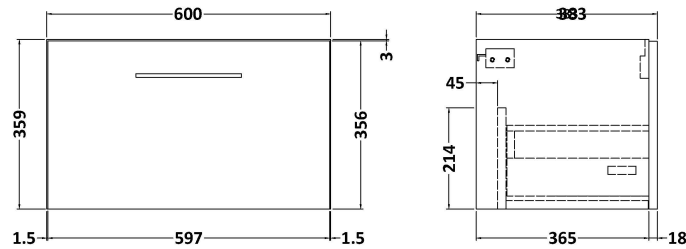

Sales Code: ARN1422D

Description: 600 Wh 1-Drawer Vanity & Basin 3

Packaging Details

Barcode: 5056678414422

Sales Code: NVF1422

Description: 600 Single Drawer Unit (365 Deep)

Product Dimensions

Height (mm):	359
Width (mm):	600
Depth (mm):	383
Nett Weight (kg):	13

Packaging Dimensions

Height (mm):	391
Width (mm):	632
Depth (mm):	391
Gross Weight (kg):	13.5

Packaging Data

Box Colour:	Brown Cardboard Box - Printed
Box Qty:	0
Label Size:	0 x 0
Label Colour:	White Label
Label Qty:	2

Sales Code: NVM033

Description: 600 Thin Edged Basin 1Th

Product Dimensions

Height (mm):	170
Width (mm):	610
Depth (mm):	395
Nett Weight (kg):	11

Packaging Dimensions

Height (mm):	190
Width (mm):	630
Depth (mm):	415
Gross Weight (kg):	11.5

Packaging Data

Box Colour:	Brown Cardboard Box - Printed
Box Qty:	1
Label Size:	100 x 50
Label Colour:	White Label
Label Qty:	2

Outer Box Dimensions (If Applicable)

Height (mm):	
Width (mm):	
Depth (mm):	
Gross Weight (kg):	
Barcode:	5056211853428