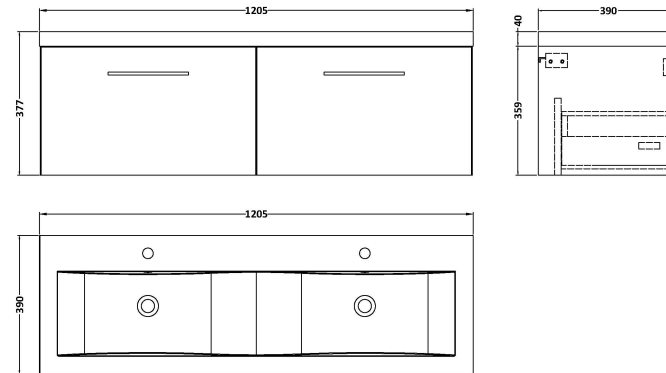

Sales Code: ARN1422F

Description: 1200 Wh 2-Drawer Vanity & Double Basin

Packaging Details

Barcode: 5056678414484

Sales Code: NVF1422

Description: 600 Single Drawer Unit (365 Deep)

Product Dimensions

Height (mm):	359
Width (mm):	600
Depth (mm):	383
Nett Weight (kg):	13

Packaging Dimensions

Height (mm):	391
Width (mm):	632
Depth (mm):	391
Gross Weight (kg):	13.5

Packaging Data

Box Colour:	Brown Cardboard Box - Printed
Box Qty:	0
Label Size:	0 x 0
Label Colour:	White Label
Label Qty:	2

Outer Box Dimensions (If Applicable)

Height (mm):	
Width (mm):	
Depth (mm):	
Gross Weight (kg):	
Barcode:	5056678402719

Product Details

Country of Origin:	China
Fitting Instruction:	No
CE & UKCA:	N/A
FSC Certified Materials:	Yes
Colour:	Satin Anthracite
Construction Method:	Cam & Wood Dowel
Construction Type:	Rigid
Cabinet Finish:	MFC Painted Matt
Fascia Finish:	Mdf Painted Matt
Cabinet Thickness (mm):	16
Fascia Thickness (mm):	18
Drawer Included:	Yes
Drawer Type:	80mm High Metal S/C Inc Galler
No of Shelves:	0
Hinge Type:	Not Applicable
Hinge Included:	Not Applicable
Adjustable Legs:	No, Not Required
Fixings Included:	Yes
Handle Style:	Contemporary
Waste Shroud:	Yes
Handle Included:	Yes, Supplied
Handle Type:	D-Shape

Sales Code: CBM424

Description: Double Ceramic Basin 1208X392

Product Dimensions

Height (mm):	390
Width (mm):	1205
Depth (mm):	175
Nett Weight (kg):	27

Packaging Dimensions

Height (mm):	205
Width (mm):	1270
Depth (mm):	510
Gross Weight (kg):	27