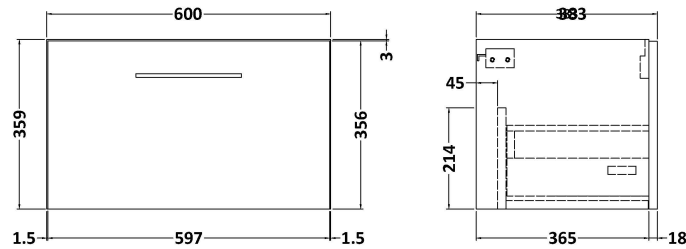

Sales Code: ARN1422G

Description: 600 Wh 1-Drawer Vanity & Basin 4

Packaging Details

Barcode: 5056678414439

Sales Code: NVF1422

Description: 600 Single Drawer Unit (365 Deep)

Product Dimensions

Height (mm):	359
Width (mm):	600
Depth (mm):	383
Nett Weight (kg):	13

Packaging Dimensions

Height (mm):	391
Width (mm):	632
Depth (mm):	391
Gross Weight (kg):	13.5

Packaging Data

Box Colour:	Brown Cardboard Box - Printed
Box Qty:	0
Label Size:	0 x 0
Label Colour:	White Label
Label Qty:	2

Sales Code: NVM043

Description: 600 Curved Basin 1Th

Product Dimensions

Height (mm):	160
Width (mm):	610
Depth (mm):	440
Nett Weight (kg):	11

Packaging Dimensions

Height (mm):	190
Width (mm):	630
Depth (mm):	415
Gross Weight (kg):	11.5

Packaging Data

Box Colour:	Brown Cardboard Box - Printed
Box Qty:	1
Label Size:	100 x 50
Label Colour:	White Label
Label Qty:	2

Outer Box Dimensions (If Applicable)

Height (mm):	
Width (mm):	
Depth (mm):	
Gross Weight (kg):	
Barcode:	5056462620961