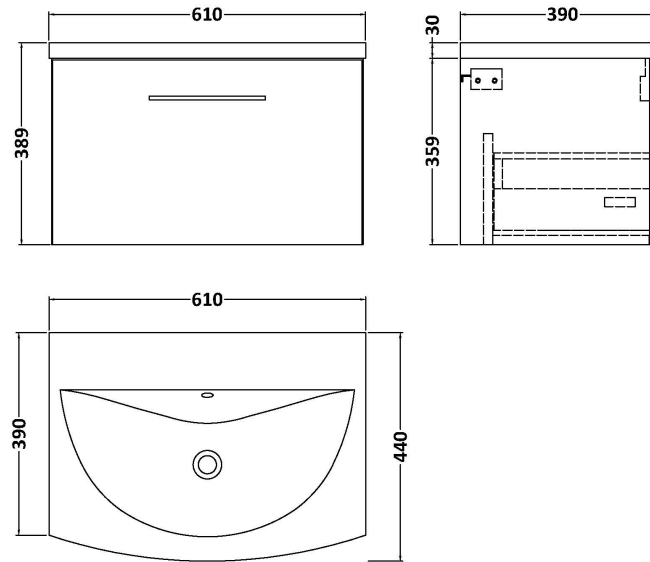

Sales Code: ARN1422G

Description: 600 Wh 1-Drawer Vanity & Basin 4

Packaging Details

Barcode: 5056678414439

Sales Code: NVF1422

Description: 600 Single Drawer Unit (365 Deep)

Product Dimensions

Height (mm):	359
Width (mm):	600
Depth (mm):	383
Nett Weight (kg):	13

Packaging Dimensions

Height (mm):	391
Width (mm):	632
Depth (mm):	391
Gross Weight (kg):	13.5

Packaging Data

Box Colour:	Brown Cardboard Box - Printed
Box Qty:	0
Label Size:	0 x 0
Label Colour:	White Label
Label Qty:	2

Sales Code: NVM043

Description: 600 Curved Basin 1Th

Product Dimensions

Height (mm):	160
Width (mm):	610
Depth (mm):	440
Nett Weight (kg):	11

Packaging Dimensions

Height (mm):	190
Width (mm):	630
Depth (mm):	415
Gross Weight (kg):	11.5

Packaging Data

Box Colour:	Brown Cardboard Box - Printed
Box Qty:	1
Label Size:	100 x 50
Label Colour:	White Label
Label Qty:	2

Outer Box Dimensions (If Applicable)

Height (mm):	
Width (mm):	
Depth (mm):	
Gross Weight (kg):	
Barcode:	5056462620961