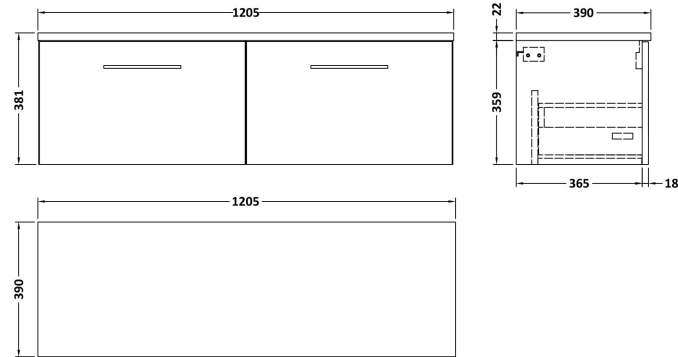

Sales Code: ARN1422LSB2

Description: 1200 Wh 2-Drawer Vanity & Laminate Top

Packaging Details

Barcode: 5056678456514

Sales Code: NVF1422

Description: 600 Single Drawer Unit (365 Deep)

Product Dimensions

Height (mm):	359
Width (mm):	600
Depth (mm):	383
Nett Weight (kg):	13

Packaging Dimensions

Height (mm):	391
Width (mm):	632
Depth (mm):	391
Gross Weight (kg):	13.5

Packaging Data

Box Colour:	Brown Cardboard Box - Printed
Box Qty:	0
Label Size:	0 x 0
Label Colour:	White Label
Label Qty:	2

Sales Code: LSB1200

Description: Laminate Worktop 1205X390x22mm

Product Dimensions

Height (mm):	22
Width (mm):	1205
Depth (mm):	390
Nett Weight (kg):	5

Packaging Dimensions

Height (mm):	25
Width (mm):	1215
Depth (mm):	455
Gross Weight (kg):	5

Packaging Data

Box Colour:	Brown Cardboard Box
Box Qty:	1
Label Size:	100 x 50
Label Colour:	White Label
Label Qty:	1

Outer Box Dimensions (If Applicable)

Height (mm):	
Width (mm):	
Depth (mm):	
Gross Weight (kg):	
Barcode:	5056678449929