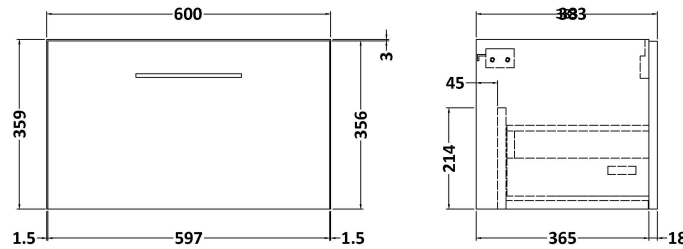

Sales Code: ARN1422LSB2

Description: 1200 Wh 2-Drawer Vanity & Laminate Top

Packaging Details

Barcode: 5056678456514

Sales Code: NVF1422

Description: 600 Single Drawer Unit (365 Deep)

Product Dimensions

Height (mm):	359
Width (mm):	600
Depth (mm):	383
Nett Weight (kg):	13

Packaging Dimensions

Height (mm):	391
Width (mm):	632
Depth (mm):	391
Gross Weight (kg):	13.5

Packaging Data

Box Colour:	Brown Cardboard Box - Printed
Box Qty:	0
Label Size:	0 x 0
Label Colour:	White Label
Label Qty:	2

Sales Code: LSB1200

Description: Laminate Worktop 1205X390x22mm

Product Dimensions

Height (mm):	22
Width (mm):	1205
Depth (mm):	390
Nett Weight (kg):	5

Packaging Dimensions

Height (mm):	25
Width (mm):	1215
Depth (mm):	455
Gross Weight (kg):	5

Packaging Data

Box Colour:	Brown Cardboard Box
Box Qty:	1
Label Size:	100 x 50
Label Colour:	White Label
Label Qty:	1

Outer Box Dimensions (If Applicable)

Height (mm):	
Width (mm):	
Depth (mm):	
Gross Weight (kg):	
Barcode:	5056678449929