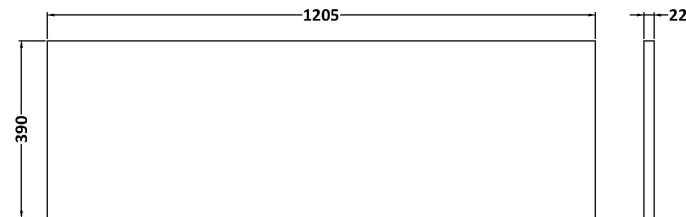

Packaging Dimensions

Height (mm):	391
Width (mm):	632
Depth (mm):	391
Gross Weight (kg):	13.5

Packaging Data

Box Colour:	Brown Cardboard Box - Printed
Box Qty:	0
Label Size:	0 x 0
Label Colour:	White Label
Label Qty:	2

Outer Box Dimensions (If Applicable)

Height (mm):	
Width (mm):	
Depth (mm):	
Gross Weight (kg):	
Barcode:	5056678402719

Product Details

Country of Origin:	China
Fitting Instruction:	No
CE & UKCA:	N/A
FSC Certified Materials:	Yes
Colour:	Satin Anthracite
Construction Method:	Cam & Wood Dowel
Construction Type:	Rigid
Cabinet Finish:	MFC Painted Matt
Fascia Finish:	Mdf Painted Matt
Cabinet Thickness (mm):	16
Fascia Thickness (mm):	18
Drawer Included:	Yes
Drawer Type:	80mm High Metal S/C Inc Galler
No of Shelves:	0
Hinge Type:	Not Applicable
Hinge Included:	Not Applicable
Adjustable Legs:	No, Not Required
Fixings Included:	Yes
Handle Style:	Contemporary
Waste Shroud:	Yes
Handle Included:	Yes, Supplied
Handle Type:	D-Shape

Sales Code: LSB1200

Description: Laminate Worktop 1205X390x22mm

Product Dimensions

Height (mm):	22
Width (mm):	1205
Depth (mm):	390
Nett Weight (kg):	5

Packaging Dimensions

Height (mm):	25
Width (mm):	1215
Depth (mm):	455
Gross Weight (kg):	5

Packaging Data

Box Colour:	Brown Cardboard Box
Box Qty:	1
Label Size:	100 x 50
Label Colour:	White Label
Label Qty:	1

Outer Box Dimensions (If Applicable)

Height (mm):	
Width (mm):	
Depth (mm):	
Gross Weight (kg):	
Barcode:	5056678449929