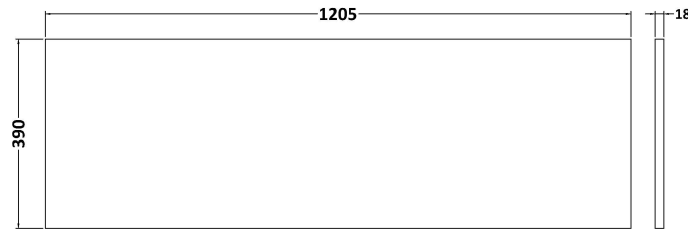

Packaging Dimensions

Height (mm):	391
Width (mm):	632
Depth (mm):	391
Gross Weight (kg):	13.5

Packaging Data

Box Colour:	Brown Cardboard Box - Printed
Box Qty:	0
Label Size:	0 x 0
Label Colour:	White Label
Label Qty:	2

Outer Box Dimensions (If Applicable)

Height (mm):	
Width (mm):	
Depth (mm):	
Gross Weight (kg):	
Barcode:	5056678402719

Product Details

Country of Origin:	China
Fitting Instruction:	No
CE & UKCA:	N/A
FSC Certified Materials:	Yes
Colour:	Satin Anthracite
Construction Method:	Cam & Wood Dowel
Construction Type:	Rigid
Cabinet Finish:	MFC Painted Matt
Fascia Finish:	Mdf Painted Matt
Cabinet Thickness (mm):	16
Fascia Thickness (mm):	18
Drawer Included:	Yes
Drawer Type:	80mm High Metal S/C Inc Galler
No of Shelves:	0
Hinge Type:	Not Applicable
Hinge Included:	Not Applicable
Adjustable Legs:	No, Not Required
Fixings Included:	Yes
Handle Style:	Contemporary
Waste Shroud:	Yes
Handle Included:	Yes, Supplied
Handle Type:	D-Shape

Sales Code: MWT1420

Description: 1200 Worktop (1205X390x18mm)

Product Dimensions

Height (mm):	18
Width (mm):	1205
Depth (mm):	390
Nett Weight (kg):	5

Packaging Dimensions

Height (mm):	25
Width (mm):	1225
Depth (mm):	410
Gross Weight (kg):	5

Packaging Data

Box Colour:	Brown Cardboard Box - Printed
Box Qty:	1
Label Size:	100 x 50
Label Colour:	Not Applicable
Label Qty:	0

Outer Box Dimensions (If Applicable)

Height (mm):	
Width (mm):	
Depth (mm):	
Gross Weight (kg):	
Barcode:	5056462661308