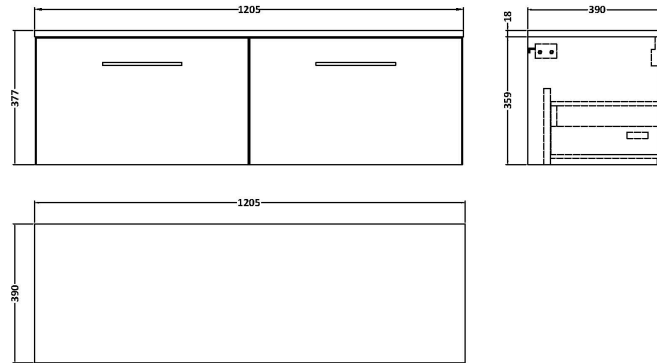

Sales Code: ARN1422W2

Description: 1200 Wh 2-Drawer Vanity & Worktop

Packaging Details

Barcode: 5056678414507

Sales Code: NVF1422

Description: 600 Single Drawer Unit (365 Deep)

Product Dimensions

Height (mm):	359
Width (mm):	600
Depth (mm):	383
Nett Weight (kg):	13

Packaging Dimensions

Height (mm):	391
Width (mm):	632
Depth (mm):	391
Gross Weight (kg):	13.5

Packaging Data

Box Colour:	Brown Cardboard Box - Printed
Box Qty:	0
Label Size:	0 x 0
Label Colour:	White Label
Label Qty:	2

Outer Box Dimensions (If Applicable)

Height (mm):	
Width (mm):	
Depth (mm):	
Gross Weight (kg):	
Barcode:	5056678402719

Product Details

Country of Origin:	China
Fitting Instruction:	No
CE & UKCA:	N/A
FSC Certified Materials:	Yes
Colour:	Satin Anthracite
Construction Method:	Cam & Wood Dowel
Construction Type:	Rigid
Cabinet Finish:	MFC Painted Matt
Fascia Finish:	Mdf Painted Matt
Cabinet Thickness (mm):	16
Fascia Thickness (mm):	18
Drawer Included:	Yes
Drawer Type:	80mm High Metal S/C Inc Galler
No of Shelves:	0
Hinge Type:	Not Applicable
Hinge Included:	Not Applicable
Adjustable Legs:	No, Not Required
Fixings Included:	Yes
Handle Style:	Contemporary
Waste Shroud:	Yes
Handle Included:	Yes, Supplied
Handle Type:	D-Shape

Sales Code: MWT1420

Description: 1200 Worktop (1205X390x18mm)

Product Dimensions

Height (mm):	18
Width (mm):	1205
Depth (mm):	390
Nett Weight (kg):	5

Packaging Dimensions

Height (mm):	25
Width (mm):	1225
Depth (mm):	410
Gross Weight (kg):	5