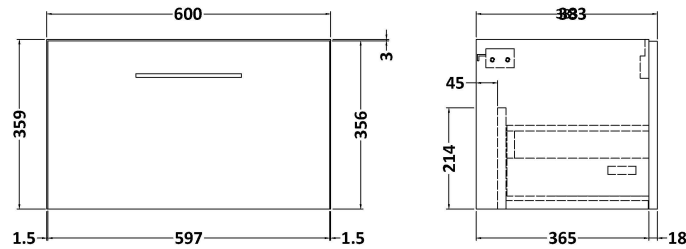

Sales Code: NVF1422

Description: 600 Single Drawer Unit (365 Deep)

Product Dimensions

Height (mm):	359
Width (mm):	600
Depth (mm):	383
Nett Weight (kg):	13

Packaging Dimensions

Height (mm):	391
Width (mm):	632
Depth (mm):	391
Gross Weight (kg):	13.5

Packaging Data

Box Colour:	Brown Cardboard Box - Printed
Box Qty:	0
Label Size:	0 x 0
Label Colour:	White Label
Label Qty:	2

Outer Box Dimensions (If Applicable)

Height (mm):	
Width (mm):	
Depth (mm):	
Gross Weight (kg):	
Barcode:	5056678402719

Product Details

Country of Origin:	China
Fitting Instruction:	No
CE & UKCA:	N/A
FSC Certified Materials:	Yes
Colour:	Satin Anthracite
Construction Method:	Cam & Wood Dowel
Construction Type:	Rigid
Cabinet Finish:	MFC Painted Matt
Fascia Finish:	Mdf Painted Matt
Cabinet Thickness (mm):	16
Fascia Thickness (mm):	18
Drawer Included:	Yes
Drawer Type:	80mm High Metal S/C Inc Galler
No of Shelves:	0
Hinge Type:	Not Applicable
Hinge Included:	Not Applicable
Adjustable Legs:	No, Not Required
Fixings Included:	Yes
Handle Style:	Contemporary
Waste Shroud:	Yes
Handle Included:	Yes, Supplied
Handle Type:	D-Shape