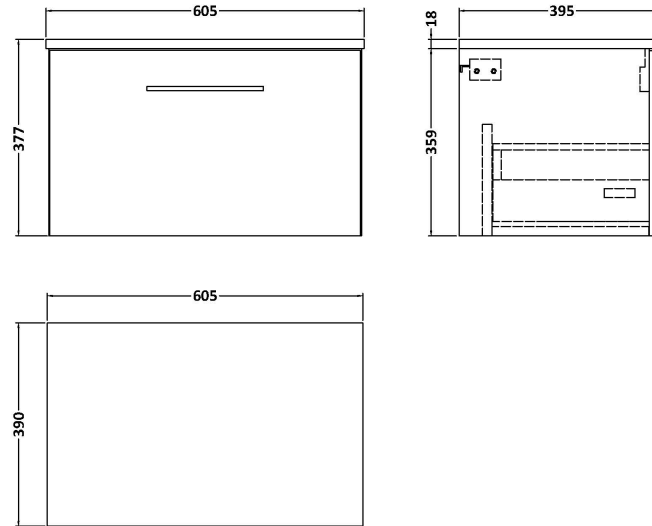

Sales Code: ARN1422W

Description: 600 Wh 1-Drawer Vanity & Worktop

Packaging Details

Barcode: 5056678414446