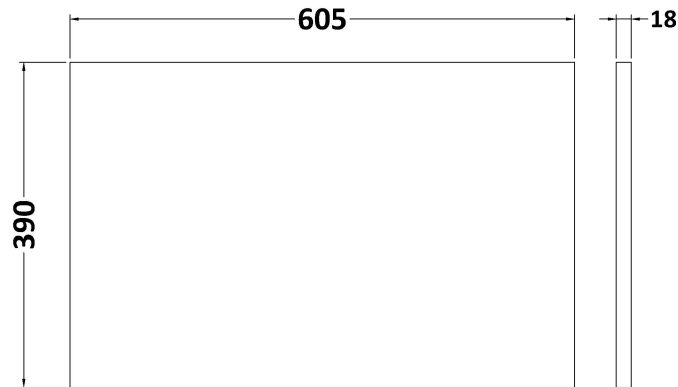

Height (mm):	359
Width (mm):	600
Depth (mm):	383
Nett Weight (kg):	13

**Packaging Dimensions**

Height (mm):	391
Width (mm):	632
Depth (mm):	391
Gross Weight (kg):	13.5

**Packaging Data**

Box Colour:	Brown Cardboard Box - Printed
Box Qty:	0
Label Size:	0 x 0
Label Colour:	White Label
Label Qty:	2

### Product Dimensions

Height (mm):	18
Width (mm):	605
Depth (mm):	390
Nett Weight (kg):	2.5

### Packaging Dimensions

Height (mm):	25
Width (mm):	625
Depth (mm):	410
Gross Weight (kg):	2.5

### Outer Box Dimensions (If Applicable)

Height (mm):	
Width (mm):	
Depth (mm):	
Gross Weight (kg):	
Barcode:	5056462661285