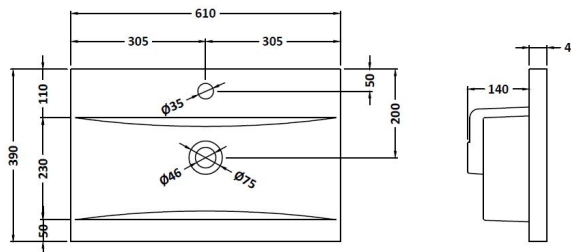

Packaging Dimensions

Height (mm):	560
Width (mm):	620
Depth (mm):	405
Gross Weight (kg):	14.7

Packaging Data

Box Colour:	Brown Cardboard Box - Printed
Box Qty:	0
Label Size:	0 x 0
Label Colour:	White Label
Label Qty:	2

Outer Box Dimensions (If Applicable)

Height (mm):	
Width (mm):	
Depth (mm):	
Gross Weight (kg):	
Barcode:	5056678402733

Product Details

Country of Origin:	China
Fitting Instruction:	No
CE & UKCA:	N/A
FSC Certified Materials:	Yes
Colour:	Satin Anthracite
Construction Method:	Cam & Wood Dowel
Construction Type:	Rigid
Cabinet Finish:	MFC Painted Matt
Fascia Finish:	Mdf Painted Matt
Cabinet Thickness (mm):	16
Fascia Thickness (mm):	18
Drawer Included:	No
Drawer Type:	Not Applicable
No of Shelves:	0
Hinge Type:	95 Degree Soft Close
Hinge Included:	Yes, Supplied
Adjustable Legs:	No, Not Required
Fixings Included:	Yes
Handle Style:	Contemporary
Waste Shroud:	No
Handle Included:	Yes, Supplied
Handle Type:	D-Shape

Sales Code: NVM013

Description: 600 Mid-Edged Basin 1 Th

Product Dimensions

Height (mm):	180
Width (mm):	610
Depth (mm):	390
Nett Weight (kg):	11

Packaging Dimensions

Height (mm):	200
Width (mm):	410
Depth (mm):	630
Gross Weight (kg):	11

Packaging Data

Box Colour:	Brown Cardboard Box - Printed
Box Qty:	1
Label Size:	100 x 50
Label Colour:	White Label
Label Qty:	2

Outer Box Dimensions (If Applicable)

Height (mm):	
Width (mm):	
Depth (mm):	
Gross Weight (kg):	
Barcode:	5055369043415