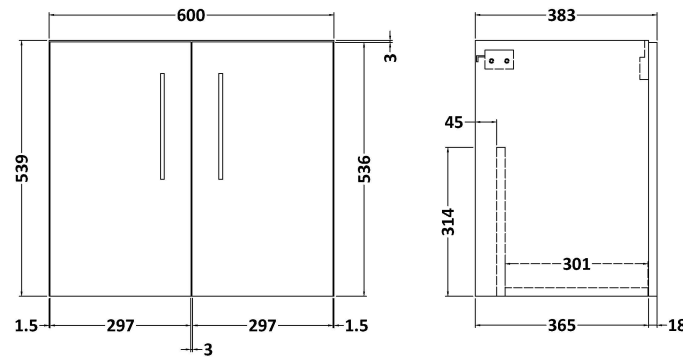

Sales Code: ARN1423A

Description: 600 Wh 2-Door Vanity & Basin 1

Packaging Details

Barcode: 5056678414514

Sales Code: NVF1423

Description: 600 Wh 2-Door Unit (365 Deep)

Product Dimensions

Height (mm):	540
Width (mm):	600
Depth (mm):	383
Nett Weight (kg):	14.2

Packaging Dimensions

Height (mm):	560
Width (mm):	620
Depth (mm):	405
Gross Weight (kg):	14.7

Packaging Data

Box Colour:	Brown Cardboard Box - Printed
Box Qty:	0
Label Size:	0 x 0
Label Colour:	White Label
Label Qty:	2

Sales Code: NVM013

Description: 600 Mid-Edged Basin 1 Th

Product Dimensions

Height (mm):	180
Width (mm):	610
Depth (mm):	390
Nett Weight (kg):	11

Packaging Dimensions

Height (mm):	200
Width (mm):	410
Depth (mm):	630
Gross Weight (kg):	11

Packaging Data

Box Colour:	Brown Cardboard Box - Printed
Box Qty:	1
Label Size:	100 x 50
Label Colour:	White Label
Label Qty:	2

Outer Box Dimensions (If Applicable)

Height (mm):	
Width (mm):	
Depth (mm):	
Gross Weight (kg):	
Barcode:	5055369043415