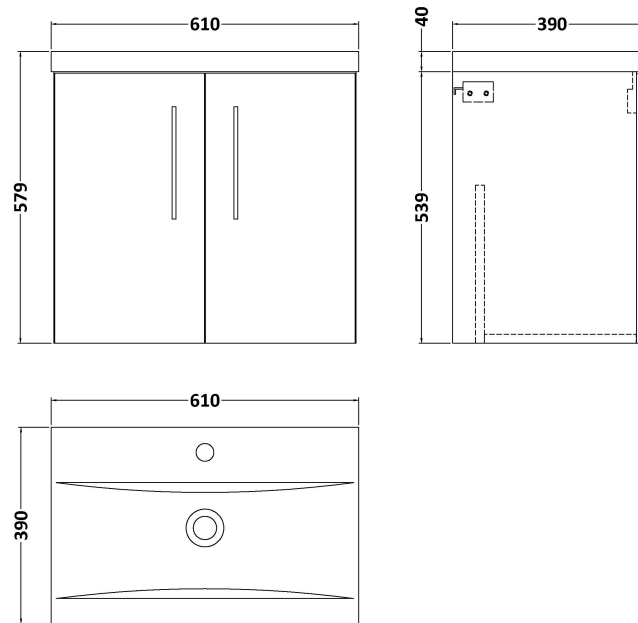

Sales Code: ARN1423A

Description: 600 Wh 2-Door Vanity & Basin 1

Packaging Details

Barcode: 5056678414514

Sales Code: NVF1423

Description: 600 Wh 2-Door Unit (365 Deep)

Product Dimensions

Height (mm):	540
Width (mm):	600
Depth (mm):	383
Nett Weight (kg):	14.2

Packaging Dimensions

Height (mm):	560
Width (mm):	620
Depth (mm):	405
Gross Weight (kg):	14.7

Packaging Data

Box Colour:	Brown Cardboard Box - Printed
Box Qty:	0
Label Size:	0 x 0
Label Colour:	White Label
Label Qty:	2

Sales Code: NVM013

Description: 600 Mid-Edged Basin 1 Th

Product Dimensions

Height (mm):	180
Width (mm):	610
Depth (mm):	390
Nett Weight (kg):	11

Packaging Dimensions

Height (mm):	200
Width (mm):	410
Depth (mm):	630
Gross Weight (kg):	11

Packaging Data

Box Colour:	Brown Cardboard Box - Printed
Box Qty:	1
Label Size:	100 x 50
Label Colour:	White Label
Label Qty:	2

Outer Box Dimensions (If Applicable)

Height (mm):	
Width (mm):	
Depth (mm):	
Gross Weight (kg):	
Barcode:	5055369043415