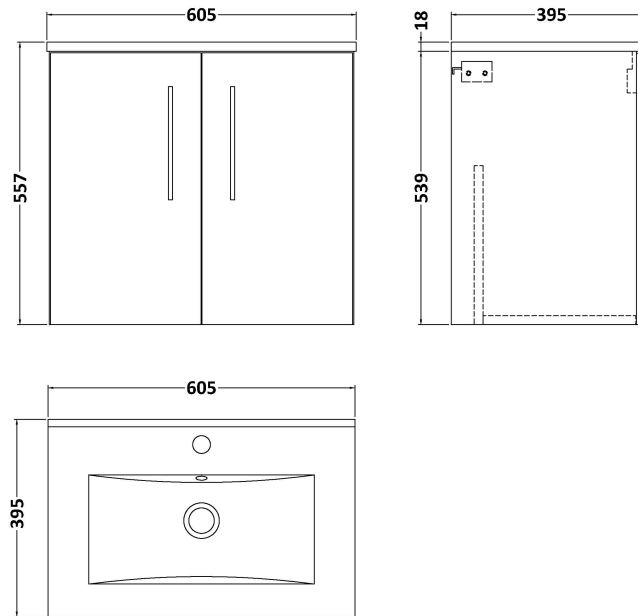

Sales Code: ARN1423B

Description: 600 Wh 2-Door Vanity & Basin 2

Packaging Details

Barcode: 5056678414521

Sales Code: NVF1423

Description: 600 Wh 2-Door Unit (365 Deep)

Product Dimensions

Height (mm):	540
Width (mm):	600
Depth (mm):	383
Nett Weight (kg):	14.2

Packaging Dimensions

Height (mm):	560
Width (mm):	620
Depth (mm):	405
Gross Weight (kg):	14.7

Packaging Data

Box Colour:	Brown Cardboard Box - Printed
Box Qty:	0
Label Size:	0 x 0
Label Colour:	White Label
Label Qty:	2

Sales Code: NVM003

Description: Minimalist Basin 600mm

Product Dimensions

Height (mm):	170
Width (mm):	600
Depth (mm):	390
Nett Weight (kg):	10.76

Packaging Dimensions

Height (mm):	200
Width (mm):	400
Depth (mm):	620
Gross Weight (kg):	10.76

Packaging Data

Box Colour:	Brown Cardboard Box - Printed
Box Qty:	1
Label Size:	100 x 50
Label Colour:	White Label
Label Qty:	2

Outer Box Dimensions (If Applicable)

Height (mm):	
Width (mm):	
Depth (mm):	
Gross Weight (kg):	
Barcode:	5055146194668