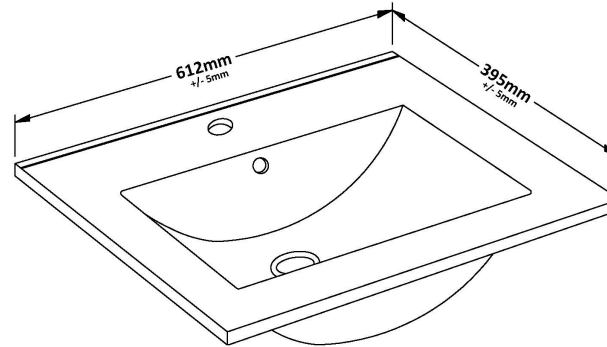

Packaging Dimensions

Height (mm):	560
Width (mm):	620
Depth (mm):	405
Gross Weight (kg):	14.7

Packaging Data

Box Colour:	Brown Cardboard Box - Printed
Box Qty:	0
Label Size:	0 x 0
Label Colour:	White Label
Label Qty:	2

Outer Box Dimensions (If Applicable)

Height (mm):	
Width (mm):	
Depth (mm):	
Gross Weight (kg):	
Barcode:	5056678402733

Product Details

Country of Origin:	China
Fitting Instruction:	No
CE & UKCA:	N/A
FSC Certified Materials:	Yes
Colour:	Satin Anthracite
Construction Method:	Cam & Wood Dowel
Construction Type:	Rigid
Cabinet Finish:	MFC Painted Matt
Fascia Finish:	Mdf Painted Matt
Cabinet Thickness (mm):	16
Fascia Thickness (mm):	18
Drawer Included:	No
Drawer Type:	Not Applicable
No of Shelves:	0
Hinge Type:	95 Degree Soft Close
Hinge Included:	Yes, Supplied
Adjustable Legs:	No, Not Required
Fixings Included:	Yes
Handle Style:	Contemporary
Waste Shroud:	No
Handle Included:	Yes, Supplied
Handle Type:	D-Shape

Sales Code: NVM003

Description: Minimalist Basin 600mm

Product Dimensions

Height (mm):	170
Width (mm):	600
Depth (mm):	390
Nett Weight (kg):	10.76

Packaging Dimensions

Height (mm):	200
Width (mm):	400
Depth (mm):	620
Gross Weight (kg):	10.76

Packaging Data

Box Colour:	Brown Cardboard Box - Printed
Box Qty:	1
Label Size:	100 x 50
Label Colour:	White Label
Label Qty:	2

Outer Box Dimensions (If Applicable)

Height (mm):	
Width (mm):	
Depth (mm):	
Gross Weight (kg):	
Barcode:	5055146194668