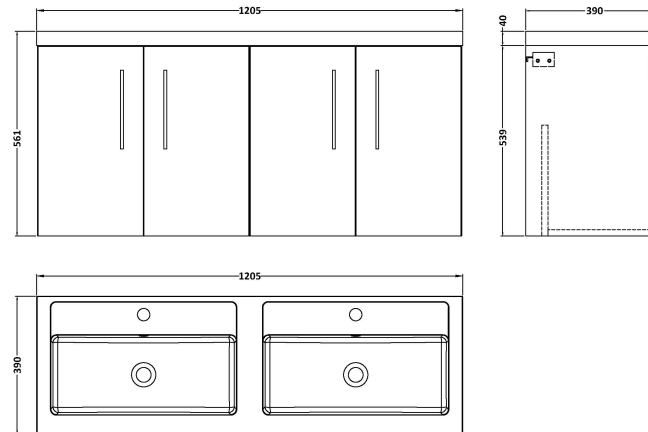

Sales Code: ARN1423C

Description: 1200 Wh 4-Door Vanity & Double Basin

Packaging Details

Barcode: 5056678414606

Sales Code: NVF1423

Description: 600 Wh 2-Door Unit (365 Deep)

Product Dimensions

Height (mm):	540
Width (mm):	600
Depth (mm):	383
Nett Weight (kg):	14.2

Packaging Dimensions

Height (mm):	560
Width (mm):	620
Depth (mm):	405
Gross Weight (kg):	14.7

Packaging Data

Box Colour:	Brown Cardboard Box - Printed
Box Qty:	0
Label Size:	0 x 0
Label Colour:	White Label
Label Qty:	2

Outer Box Dimensions (If Applicable)

Height (mm):	
Width (mm):	
Depth (mm):	
Gross Weight (kg):	
Barcode:	5056678402733

Product Details

Country of Origin:	China
Fitting Instruction:	No
CE & UKCA:	N/A
FSC Certified Materials:	Yes
Colour:	Satin Anthracite
Construction Method:	Cam & Wood Dowel
Construction Type:	Rigid
Cabinet Finish:	MFC Painted Matt
Fascia Finish:	Mdf Painted Matt
Cabinet Thickness (mm):	16
Fascia Thickness (mm):	18
Drawer Included:	No
Drawer Type:	Not Applicable
No of Shelves:	0
Hinge Type:	95 Degree Soft Close
Hinge Included:	Yes, Supplied
Adjustable Legs:	No, Not Required
Fixings Included:	Yes
Handle Style:	Contemporary
Waste Shroud:	No
Handle Included:	Yes, Supplied
Handle Type:	D-Shape

Sales Code: PMB424

Description: Double Polymarble Basin 1205 X 390

Product Dimensions

Height (mm):	390
Width (mm):	1205
Depth (mm):	157
Nett Weight (kg):	18.12

Packaging Dimensions

Height (mm):	100
Width (mm):	1205
Depth (mm):	400
Gross Weight (kg):	18.12