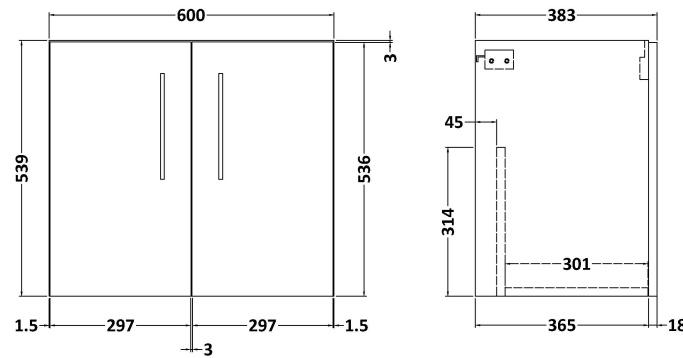

Sales Code: ARN1423C

Description: 1200 Wh 4-Door Vanity & Double Basin

Packaging Details

Barcode: 5056678414606

Sales Code: NVF1423

Description: 600 Wh 2-Door Unit (365 Deep)

Product Dimensions

Height (mm):	540
Width (mm):	600
Depth (mm):	383
Nett Weight (kg):	14.2

Packaging Dimensions

Height (mm):	560
Width (mm):	620
Depth (mm):	405
Gross Weight (kg):	14.7

Packaging Data

Box Colour:	Brown Cardboard Box - Printed
Box Qty:	0
Label Size:	0 x 0
Label Colour:	White Label
Label Qty:	2

Sales Code: PMB424

Description: Double Polymarble Basin 1205 X 390

Product Dimensions

Height (mm):	390
Width (mm):	1205
Depth (mm):	157
Nett Weight (kg):	18.12

Packaging Dimensions

Height (mm):	100
Width (mm):	1205
Depth (mm):	400
Gross Weight (kg):	18.12

Packaging Data

Box Colour:	Brown Cardboard Box - Printed
Box Qty:	1
Label Size:	100 x 50
Label Colour:	White Label
Label Qty:	2

Outer Box Dimensions (If Applicable)

Height (mm):	
Width (mm):	
Depth (mm):	
Gross Weight (kg):	
Barcode:	5056211815136