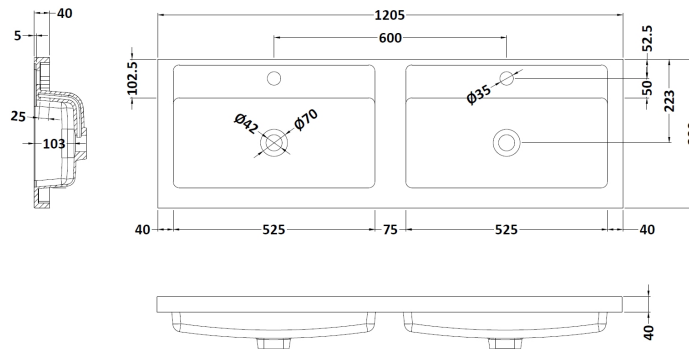

Packaging Dimensions

Height (mm):	560
Width (mm):	620
Depth (mm):	405
Gross Weight (kg):	14.7

Packaging Data

Box Colour:	Brown Cardboard Box - Printed
Box Qty:	0
Label Size:	0 x 0
Label Colour:	White Label
Label Qty:	2

Outer Box Dimensions (If Applicable)

Height (mm):	
Width (mm):	
Depth (mm):	
Gross Weight (kg):	
Barcode:	5056678402733

Product Details

Country of Origin:	China
Fitting Instruction:	No
CE & UKCA:	N/A
FSC Certified Materials:	Yes
Colour:	Satin Anthracite
Construction Method:	Cam & Wood Dowel
Construction Type:	Rigid
Cabinet Finish:	MFC Painted Matt
Fascia Finish:	Mdf Painted Matt
Cabinet Thickness (mm):	16
Fascia Thickness (mm):	18
Drawer Included:	No
Drawer Type:	Not Applicable
No of Shelves:	0
Hinge Type:	95 Degree Soft Close
Hinge Included:	Yes, Supplied
Adjustable Legs:	No, Not Required
Fixings Included:	Yes
Handle Style:	Contemporary
Waste Shroud:	No
Handle Included:	Yes, Supplied
Handle Type:	D-Shape

Sales Code: PMB424

Description: Double Polymarble Basin 1205 X 390

Product Dimensions

Height (mm):	390
Width (mm):	1205
Depth (mm):	157
Nett Weight (kg):	18.12

Packaging Dimensions

Height (mm):	100
Width (mm):	1205
Depth (mm):	400
Gross Weight (kg):	18.12

Packaging Data

Box Colour:	Brown Cardboard Box - Printed
Box Qty:	1
Label Size:	100 x 50
Label Colour:	White Label
Label Qty:	2

Outer Box Dimensions (If Applicable)

Height (mm):	
Width (mm):	
Depth (mm):	
Gross Weight (kg):	
Barcode:	5056211815136