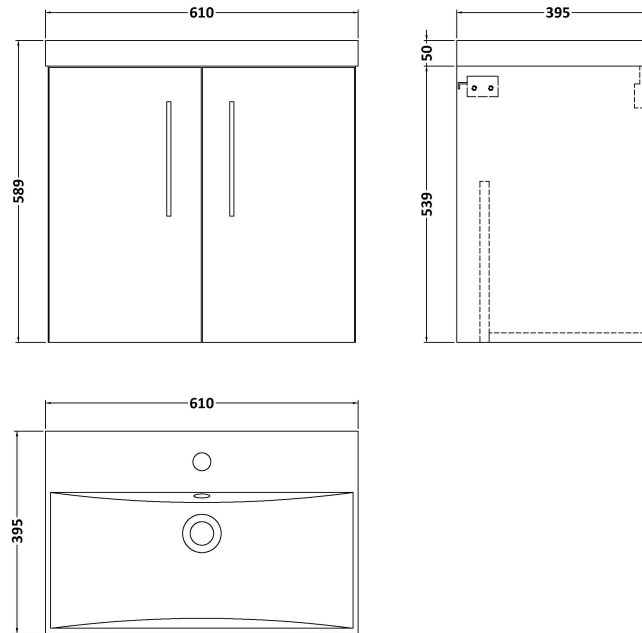

Sales Code: ARN1423D

Description: 600 Wh 2-Door Vanity & Basin 3

Packaging Details

Barcode: 5056678414538

Sales Code: NVF1423

Description: 600 Wh 2-Door Unit (365 Deep)

Product Dimensions

Height (mm):	540
Width (mm):	600
Depth (mm):	383
Nett Weight (kg):	14.2

Packaging Dimensions

Height (mm):	560
Width (mm):	620
Depth (mm):	405
Gross Weight (kg):	14.7

Packaging Data

Box Colour:	Brown Cardboard Box - Printed
Box Qty:	0
Label Size:	0 x 0
Label Colour:	White Label
Label Qty:	2

Sales Code: NVM033

Description: 600 Thin Edged Basin 1Th

Product Dimensions

Height (mm):	170
Width (mm):	610
Depth (mm):	395
Nett Weight (kg):	11

Packaging Dimensions

Height (mm):	190
Width (mm):	630
Depth (mm):	415
Gross Weight (kg):	11.5

Packaging Data

Box Colour:	Brown Cardboard Box - Printed
Box Qty:	1
Label Size:	100 x 50
Label Colour:	White Label
Label Qty:	2

Outer Box Dimensions (If Applicable)

Height (mm):	
Width (mm):	
Depth (mm):	
Gross Weight (kg):	
Barcode:	5056211853428