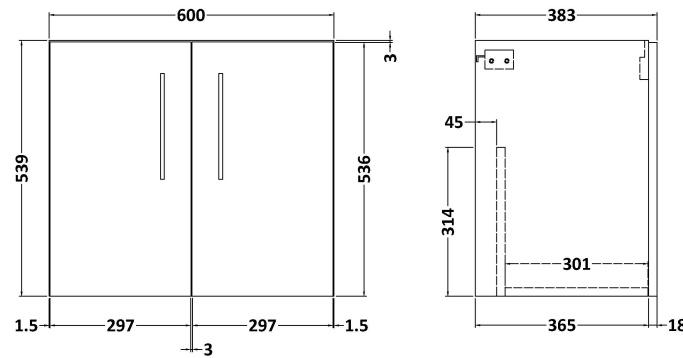

Sales Code: ARN1423D

Description: 600 Wh 2-Door Vanity & Basin 3

Packaging Details

Barcode: 5056678414538

Sales Code: NVF1423

Description: 600 Wh 2-Door Unit (365 Deep)

Product Dimensions

Height (mm):	540
Width (mm):	600
Depth (mm):	383
Nett Weight (kg):	14.2

Packaging Dimensions

Height (mm):	560
Width (mm):	620
Depth (mm):	405
Gross Weight (kg):	14.7

Packaging Data

Box Colour:	Brown Cardboard Box - Printed
Box Qty:	0
Label Size:	0 x 0
Label Colour:	White Label
Label Qty:	2

Sales Code: NVM033

Description: 600 Thin Edged Basin 1Th

Product Dimensions

Height (mm):	170
Width (mm):	610
Depth (mm):	395
Nett Weight (kg):	11

Packaging Dimensions

Height (mm):	190
Width (mm):	630
Depth (mm):	415
Gross Weight (kg):	11.5

Packaging Data

Box Colour:	Brown Cardboard Box - Printed
Box Qty:	1
Label Size:	100 x 50
Label Colour:	White Label
Label Qty:	2

Outer Box Dimensions (If Applicable)

Height (mm):	
Width (mm):	
Depth (mm):	
Gross Weight (kg):	
Barcode:	5056211853428