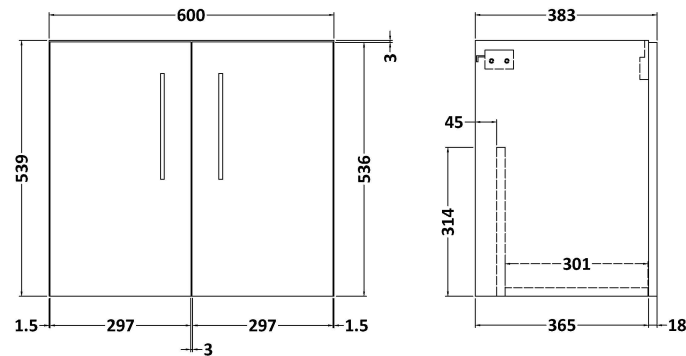

Sales Code: ARN1423F

Description: 1200 Wh 4-Door Vanity & Double Basin

Packaging Details

Barcode: 5056678414590

Sales Code: NVF1423

Description: 600 Wh 2-Door Unit (365 Deep)

Product Dimensions

Height (mm):	540
Width (mm):	600
Depth (mm):	383
Nett Weight (kg):	14.2

Packaging Dimensions

Height (mm):	560
Width (mm):	620
Depth (mm):	405
Gross Weight (kg):	14.7

Packaging Data

Box Colour:	Brown Cardboard Box - Printed
Box Qty:	0
Label Size:	0 x 0
Label Colour:	White Label
Label Qty:	2

Sales Code: CBM424

Description: Double Ceramic Basin 1208X392

Product Dimensions

Height (mm):	390
Width (mm):	1205
Depth (mm):	175
Nett Weight (kg):	27

Packaging Dimensions

Height (mm):	205
Width (mm):	1270
Depth (mm):	510
Gross Weight (kg):	27

Packaging Data

Box Colour:	Brown Cardboard Box - Printed
Box Qty:	1
Label Size:	100 x 50
Label Colour:	White Label
Label Qty:	2

Outer Box Dimensions (If Applicable)

Height (mm):	
Width (mm):	
Depth (mm):	
Gross Weight (kg):	
Barcode:	5056211875826