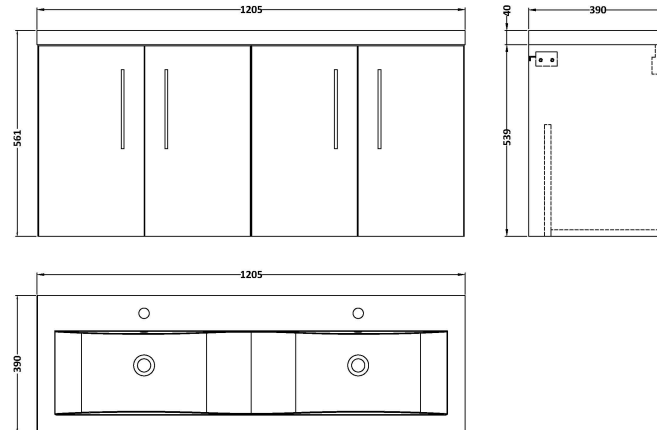

Sales Code: ARN1423F

Description: 1200 Wh 4-Door Vanity & Double Basin

Packaging Details

Barcode: 5056678414590

Sales Code: NVF1423

Description: 600 Wh 2-Door Unit (365 Deep)

Product Dimensions

Height (mm):	540
Width (mm):	600
Depth (mm):	383
Nett Weight (kg):	14.2

Packaging Dimensions

Height (mm):	560
Width (mm):	620
Depth (mm):	405
Gross Weight (kg):	14.7

Packaging Data

Box Colour:	Brown Cardboard Box - Printed
Box Qty:	0
Label Size:	0 x 0
Label Colour:	White Label
Label Qty:	2

Outer Box Dimensions (If Applicable)

Height (mm):	
Width (mm):	
Depth (mm):	
Gross Weight (kg):	
Barcode:	5056678402733

Product Details

Country of Origin:	China
Fitting Instruction:	No
CE & UKCA:	N/A
FSC Certified Materials:	Yes
Colour:	Satin Anthracite
Construction Method:	Cam & Wood Dowel
Construction Type:	Rigid
Cabinet Finish:	MFC Painted Matt
Fascia Finish:	Mdf Painted Matt
Cabinet Thickness (mm):	16
Fascia Thickness (mm):	18
Drawer Included:	No
Drawer Type:	Not Applicable
No of Shelves:	0
Hinge Type:	95 Degree Soft Close
Hinge Included:	Yes, Supplied
Adjustable Legs:	No, Not Required
Fixings Included:	Yes
Handle Style:	Contemporary
Waste Shroud:	No
Handle Included:	Yes, Supplied
Handle Type:	D-Shape

Sales Code: CBM424

Description: Double Ceramic Basin 1208X392

Product Dimensions

Height (mm):	390
Width (mm):	1205
Depth (mm):	175
Nett Weight (kg):	27

Packaging Dimensions

Height (mm):	205
Width (mm):	1270
Depth (mm):	510
Gross Weight (kg):	27