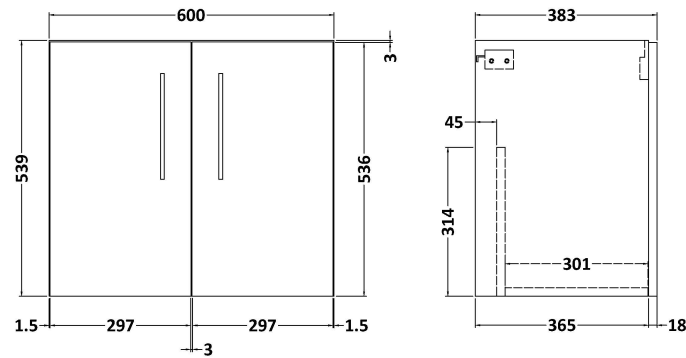

Sales Code: ARN1423G

Description: 600 Wh 2-Door Vanity & Basin 4

Packaging Details

Barcode: 5056678414545

Sales Code: NVF1423

Description: 600 Wh 2-Door Unit (365 Deep)

Product Dimensions

Height (mm):	540
Width (mm):	600
Depth (mm):	383
Nett Weight (kg):	14.2

Packaging Dimensions

Height (mm):	560
Width (mm):	620
Depth (mm):	405
Gross Weight (kg):	14.7

Packaging Data

Box Colour:	Brown Cardboard Box - Printed
Box Qty:	0
Label Size:	0 x 0
Label Colour:	White Label
Label Qty:	2

Sales Code: NVM043

Description: 600 Curved Basin 1Th

Product Dimensions

Height (mm):	160
Width (mm):	610
Depth (mm):	440
Nett Weight (kg):	11

Packaging Dimensions

Height (mm):	190
Width (mm):	630
Depth (mm):	415
Gross Weight (kg):	11.5

Packaging Data

Box Colour:	Brown Cardboard Box - Printed
Box Qty:	1
Label Size:	100 x 50
Label Colour:	White Label
Label Qty:	2

Outer Box Dimensions (If Applicable)

Height (mm):	
Width (mm):	
Depth (mm):	
Gross Weight (kg):	
Barcode:	5056462620961