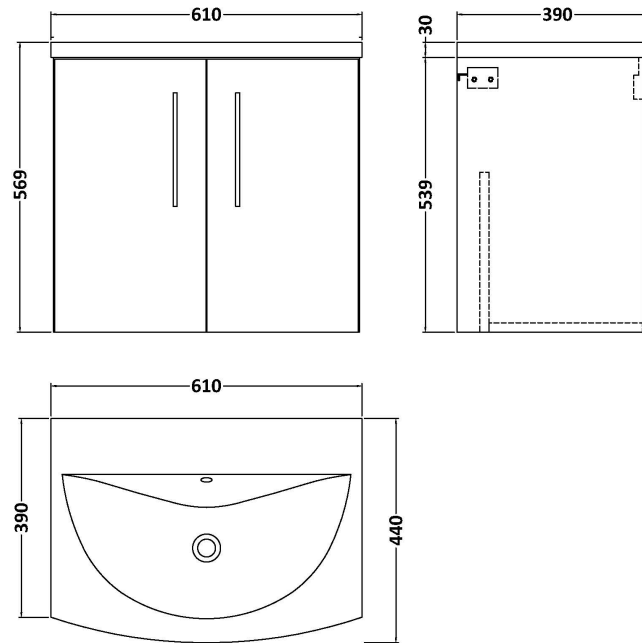

Sales Code: ARN1423G

Description: 600 Wh 2-Door Vanity & Basin 4

Packaging Details

Barcode: 5056678414545

Sales Code: NVF1423

Description: 600 Wh 2-Door Unit (365 Deep)

Product Dimensions

Height (mm):	540
Width (mm):	600
Depth (mm):	383
Nett Weight (kg):	14.2

Packaging Dimensions

Height (mm):	560
Width (mm):	620
Depth (mm):	405
Gross Weight (kg):	14.7

Packaging Data

Box Colour:	Brown Cardboard Box - Printed
Box Qty:	0
Label Size:	0 x 0
Label Colour:	White Label
Label Qty:	2

Sales Code: NVM043

Description: 600 Curved Basin 1Th

Product Dimensions

Height (mm):	160
Width (mm):	610
Depth (mm):	440
Nett Weight (kg):	11

Packaging Dimensions

Height (mm):	190
Width (mm):	630
Depth (mm):	415
Gross Weight (kg):	11.5

Packaging Data

Box Colour:	Brown Cardboard Box - Printed
Box Qty:	1
Label Size:	100 x 50
Label Colour:	White Label
Label Qty:	2

Outer Box Dimensions (If Applicable)

Height (mm):	
Width (mm):	
Depth (mm):	
Gross Weight (kg):	
Barcode:	5056462620961