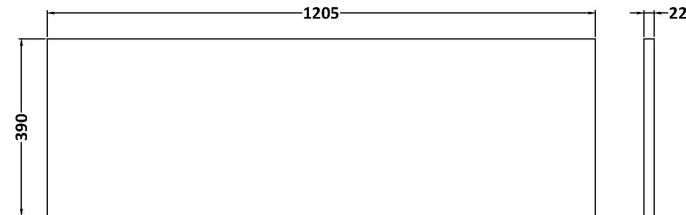

Sales Code: ARN1423LBG2

Description: 1200 Wh 4-Door Vanity & Laminate Top

Packaging Details

Barcode: 5056678456538

Sales Code: NVF1423

Description: 600 Wh 2-Door Unit (365 Deep)

Product Dimensions

Height (mm):	540
Width (mm):	600
Depth (mm):	383
Nett Weight (kg):	14.2

Packaging Dimensions

Height (mm):	560
Width (mm):	620
Depth (mm):	405
Gross Weight (kg):	14.7

Packaging Data

Box Colour:	Brown Cardboard Box - Printed
Box Qty:	0
Label Size:	0 x 0
Label Colour:	White Label
Label Qty:	2

Sales Code: LBG1200

Description: Laminate Worktop 1205X390x22mm

Product Dimensions

Height (mm):	22
Width (mm):	1205
Depth (mm):	390
Nett Weight (kg):	5

Packaging Dimensions

Height (mm):	25
Width (mm):	1215
Depth (mm):	455
Gross Weight (kg):	5

Packaging Data

Box Colour:	Brown Cardboard Box
Box Qty:	1
Label Size:	100 x 50
Label Colour:	White Label
Label Qty:	1

Outer Box Dimensions (If Applicable)

Height (mm):	
Width (mm):	
Depth (mm):	
Gross Weight (kg):	
Barcode:	5056678449912