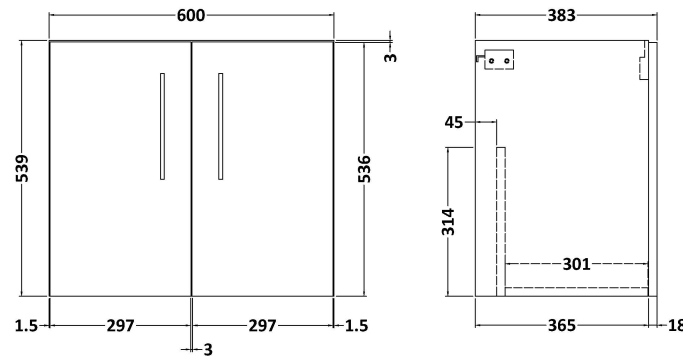

Sales Code: ARN1423LBG2

Description: 1200 Wh 4-Door Vanity & Laminate Top

Packaging Details

Barcode: 5056678456538

Sales Code: NVF1423

Description: 600 Wh 2-Door Unit (365 Deep)

Product Dimensions

Height (mm):	540
Width (mm):	600
Depth (mm):	383
Nett Weight (kg):	14.2

Packaging Dimensions

Height (mm):	560
Width (mm):	620
Depth (mm):	405
Gross Weight (kg):	14.7

Packaging Data

Box Colour:	Brown Cardboard Box - Printed
Box Qty:	0
Label Size:	0 x 0
Label Colour:	White Label
Label Qty:	2

Sales Code: LBG1200

Description: Laminate Worktop 1205X390x22mm

Product Dimensions

Height (mm):	22
Width (mm):	1205
Depth (mm):	390
Nett Weight (kg):	5

Packaging Dimensions

Height (mm):	25
Width (mm):	1215
Depth (mm):	455
Gross Weight (kg):	5

Packaging Data

Box Colour:	Brown Cardboard Box
Box Qty:	1
Label Size:	100 x 50
Label Colour:	White Label
Label Qty:	1

Outer Box Dimensions (If Applicable)

Height (mm):	
Width (mm):	
Depth (mm):	
Gross Weight (kg):	
Barcode:	5056678449912