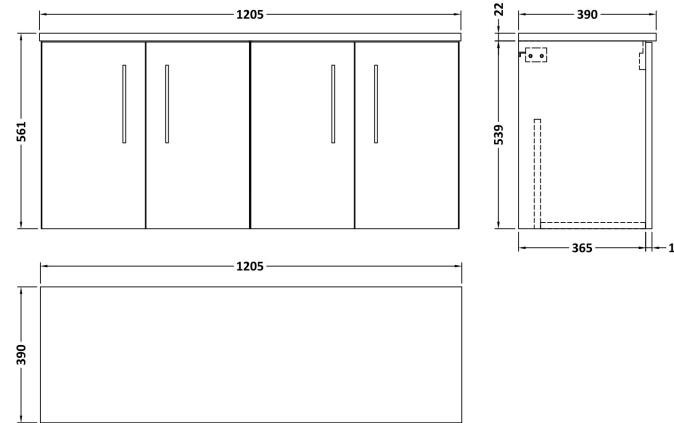

Sales Code: ARN1423LBG2

Description: 1200 Wh 4-Door Vanity & Laminate Top

Packaging Details

Barcode: 5056678456538

Sales Code: NVF1423

Description: 600 Wh 2-Door Unit (365 Deep)

Product Dimensions

Height (mm):	540
Width (mm):	600
Depth (mm):	383
Nett Weight (kg):	14.2

Packaging Dimensions

Height (mm):	560
Width (mm):	620
Depth (mm):	405
Gross Weight (kg):	14.7

Packaging Data

Box Colour:	Brown Cardboard Box - Printed
Box Qty:	0
Label Size:	0 x 0
Label Colour:	White Label
Label Qty:	2

Sales Code: LBG1200

Description: Laminate Worktop 1205X390x22mm

Product Dimensions

Height (mm):	22
Width (mm):	1205
Depth (mm):	390
Nett Weight (kg):	5

Packaging Dimensions

Height (mm):	25
Width (mm):	1215
Depth (mm):	455
Gross Weight (kg):	5

Packaging Data

Box Colour:	Brown Cardboard Box
Box Qty:	1
Label Size:	100 x 50
Label Colour:	White Label
Label Qty:	1

Outer Box Dimensions (If Applicable)

Height (mm):	
Width (mm):	
Depth (mm):	
Gross Weight (kg):	
Barcode:	5056678449912