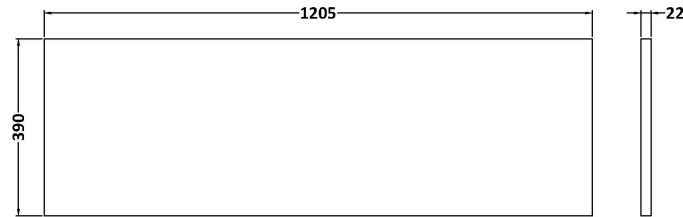

### Product Dimensions

Height (mm):	540
Width (mm):	600
Depth (mm):	383
Nett Weight (kg):	14.2

### Packaging Dimensions

Height (mm):	560
Width (mm):	620
Depth (mm):	405
Gross Weight (kg):	14.7

### Outer Box Dimensions (If Applicable)

Height (mm):	
Width (mm):	
Depth (mm):	
Gross Weight (kg):	
Barcode:	5056678402733

### Product Dimensions

Height (mm):	22
Width (mm):	1205
Depth (mm):	390
Nett Weight (kg):	5