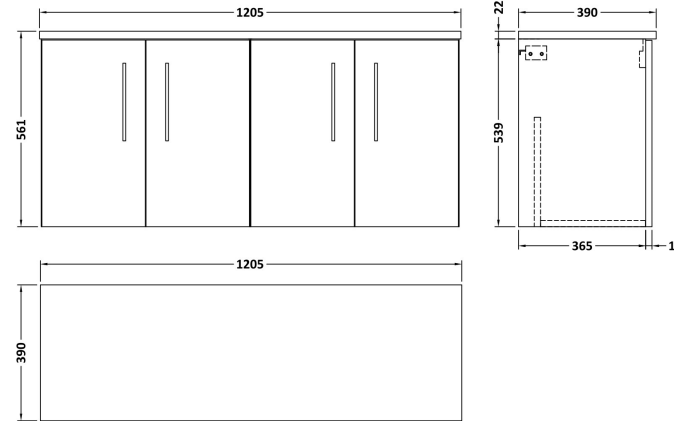

Sales Code: ARN1423LCM2

Description: 1200 Wh 4-Door Vanity & Laminate Top

Packaging Details

Barcode: 5056678456545