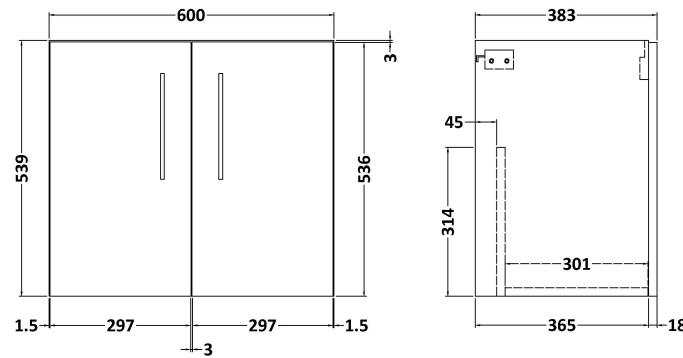

Height (mm):	22
Width (mm):	605
Depth (mm):	390
Nett Weight (kg):	2

**Packaging Dimensions**

Height (mm):	25
Width (mm):	610
Depth (mm):	455
Gross Weight (kg):	2

**Packaging Data**

Box Colour:	Brown Cardboard Box
Box Qty:	1
Label Size:	100 x 50
Label Colour:	White Label
Label Qty:	1

### Product Dimensions

Height (mm):	540
Width (mm):	600
Depth (mm):	383
Nett Weight (kg):	14.2

### Packaging Dimensions

Height (mm):	560
Width (mm):	620
Depth (mm):	405
Gross Weight (kg):	14.7

### Outer Box Dimensions (If Applicable)

Height (mm):	
Width (mm):	
Depth (mm):	
Gross Weight (kg):	
Barcode:	5056678402733