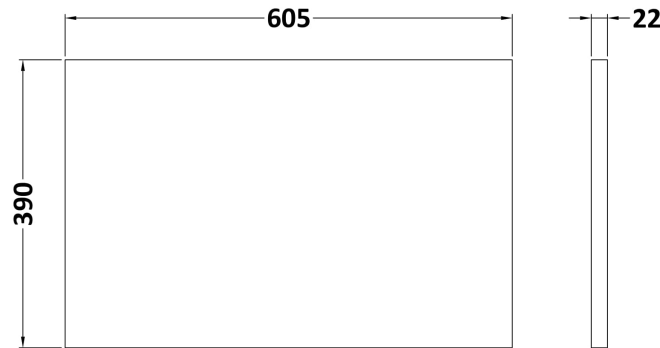

**Sales Code:** ARN1423LCM

**Description:** 600 Wh 2-Door Vanity & Laminate Top

**Packaging Details**

Barcode: 5056678455050

**Sales Code:** LCM600

**Description:** Laminate Worktop 605X390x22mm

**Product Dimensions**

Height (mm):	22
Width (mm):	605
Depth (mm):	390
Nett Weight (kg):	2

**Packaging Dimensions**

Height (mm):	25
Width (mm):	610
Depth (mm):	455
Gross Weight (kg):	2

**Packaging Data**

Box Colour:	Brown Cardboard Box
Box Qty:	1
Label Size:	100 x 50
Label Colour:	White Label
Label Qty:	1

### Product Dimensions

Height (mm):	540
Width (mm):	600
Depth (mm):	383
Nett Weight (kg):	14.2

### Packaging Dimensions

Height (mm):	560
Width (mm):	620
Depth (mm):	405
Gross Weight (kg):	14.7