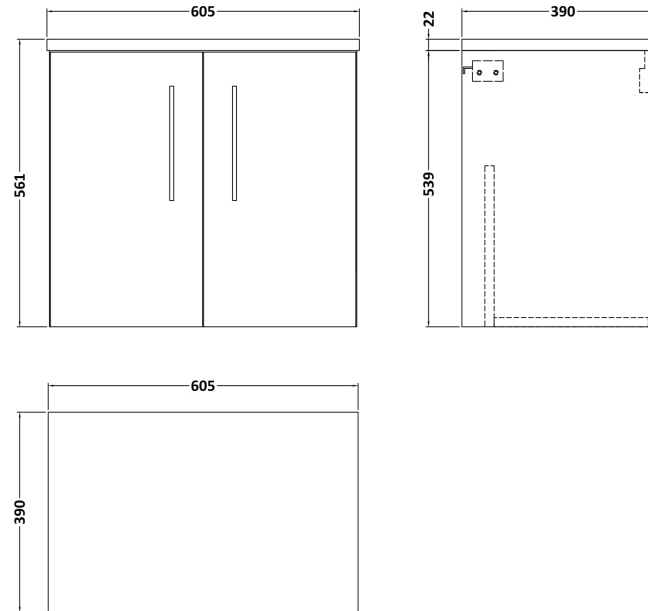

**Sales Code:** ARN1423LCM

**Description:** 600 Wh 2-Door Vanity & Laminate Top

**Packaging Details**

Barcode: 5056678455050

**Sales Code:** LCM600

**Description:** Laminate Worktop 605X390x22mm

**Product Dimensions**

Height (mm):	22
Width (mm):	605
Depth (mm):	390
Nett Weight (kg):	2

**Packaging Dimensions**

Height (mm):	25
Width (mm):	610
Depth (mm):	455
Gross Weight (kg):	2

**Packaging Data**

Box Colour:	Brown Cardboard Box
Box Qty:	1
Label Size:	100 x 50
Label Colour:	White Label
Label Qty:	1

### Product Dimensions

Height (mm):	540
Width (mm):	600
Depth (mm):	383
Nett Weight (kg):	14.2

### Packaging Dimensions

Height (mm):	560
Width (mm):	620
Depth (mm):	405
Gross Weight (kg):	14.7