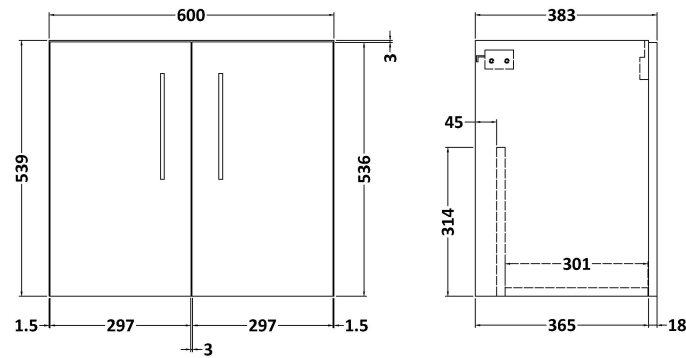

Sales Code: ARN1423W2

Description: 1200 Wh 4-Door Vanity & Worktop

Packaging Details

Barcode: 5056678414613

Sales Code: NVF1423

Description: 600 Wh 2-Door Unit (365 Deep)

Product Dimensions

Height (mm):	540
Width (mm):	600
Depth (mm):	383
Nett Weight (kg):	14.2

Packaging Dimensions

Height (mm):	560
Width (mm):	620
Depth (mm):	405
Gross Weight (kg):	14.7

Packaging Data

Box Colour:	Brown Cardboard Box - Printed
Box Qty:	0
Label Size:	0 x 0
Label Colour:	White Label
Label Qty:	2

Sales Code: MWT1420

Description: 1200 Worktop (1205X390x18mm)

Product Dimensions

Height (mm):	18
Width (mm):	1205
Depth (mm):	390
Nett Weight (kg):	5

Packaging Dimensions

Height (mm):	25
Width (mm):	1225
Depth (mm):	410
Gross Weight (kg):	5

Packaging Data

Box Colour:	Brown Cardboard Box - Printed
Box Qty:	1
Label Size:	100 x 50
Label Colour:	Not Applicable
Label Qty:	0

Outer Box Dimensions (If Applicable)

Height (mm):	
Width (mm):	
Depth (mm):	
Gross Weight (kg):	
Barcode:	5056462661308