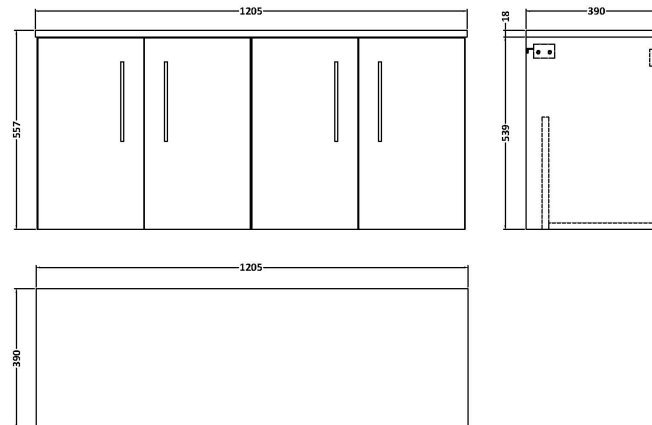

Sales Code: ARN1423W2

Description: 1200 Wh 4-Door Vanity & Worktop

Packaging Details

Barcode: 5056678414613

Sales Code: NVF1423

Description: 600 Wh 2-Door Unit (365 Deep)

Product Dimensions

Height (mm):	540
Width (mm):	600
Depth (mm):	383
Nett Weight (kg):	14.2

Packaging Dimensions

Height (mm):	560
Width (mm):	620
Depth (mm):	405
Gross Weight (kg):	14.7

Packaging Data

Box Colour:	Brown Cardboard Box - Printed
Box Qty:	0
Label Size:	0 x 0
Label Colour:	White Label
Label Qty:	2

Outer Box Dimensions (If Applicable)

Height (mm):	
Width (mm):	
Depth (mm):	
Gross Weight (kg):	
Barcode:	5056678402733

Product Details

Country of Origin:	China
Fitting Instruction:	No
CE & UKCA:	N/A
FSC Certified Materials:	Yes
Colour:	Satin Anthracite
Construction Method:	Cam & Wood Dowel
Construction Type:	Rigid
Cabinet Finish:	MFC Painted Matt
Fascia Finish:	Mdf Painted Matt
Cabinet Thickness (mm):	16
Fascia Thickness (mm):	18
Drawer Included:	No
Drawer Type:	Not Applicable
No of Shelves:	0
Hinge Type:	95 Degree Soft Close
Hinge Included:	Yes, Supplied
Adjustable Legs:	No, Not Required
Fixings Included:	Yes
Handle Style:	Contemporary
Waste Shroud:	No
Handle Included:	Yes, Supplied
Handle Type:	D-Shape

Sales Code: MWT1420

Description: 1200 Worktop (1205X390x18mm)

Product Dimensions

Height (mm):	18
Width (mm):	1205
Depth (mm):	390
Nett Weight (kg):	5

Packaging Dimensions

Height (mm):	25
Width (mm):	1225
Depth (mm):	410
Gross Weight (kg):	5