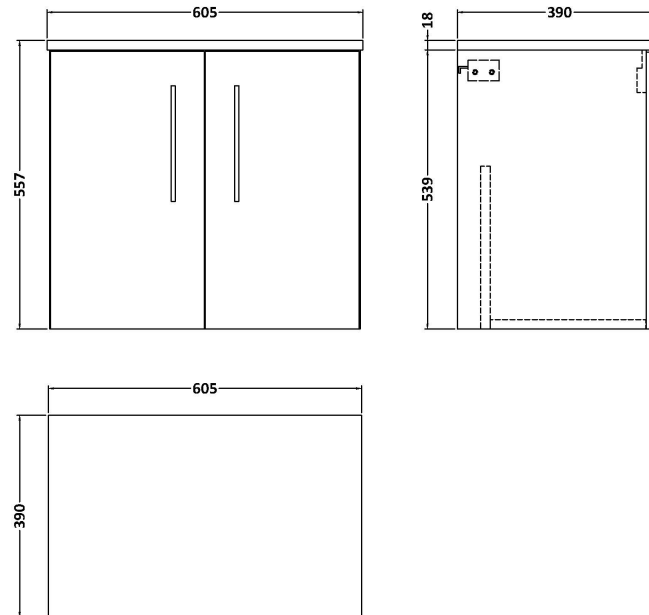

Sales Code: ARN1423W

Description: 600 Wh 2-Door Vanity & Worktop

Packaging Details

Barcode: 5056678414552

Sales Code: NVF1423

Description: 600 Wh 2-Door Unit (365 Deep)

Product Dimensions

Height (mm):	540
Width (mm):	600
Depth (mm):	383
Nett Weight (kg):	14.2

Packaging Dimensions

Height (mm):	560
Width (mm):	620
Depth (mm):	405
Gross Weight (kg):	14.7

Packaging Data

Box Colour:	Brown Cardboard Box - Printed
Box Qty:	0
Label Size:	0 x 0
Label Colour:	White Label
Label Qty:	2

Sales Code: MWT1460

Description: 600 Worktop (605X390x18mm)

Product Dimensions

Height (mm):	18
Width (mm):	605
Depth (mm):	390
Nett Weight (kg):	2.5

Packaging Dimensions

Height (mm):	25
Width (mm):	625
Depth (mm):	410
Gross Weight (kg):	2.5

Packaging Data

Box Colour:	Brown Cardboard Box - Printed
Box Qty:	1
Label Size:	100 x 50
Label Colour:	Not Applicable
Label Qty:	0

Outer Box Dimensions (If Applicable)

Height (mm):	
Width (mm):	
Depth (mm):	
Gross Weight (kg):	
Barcode:	5056462661285