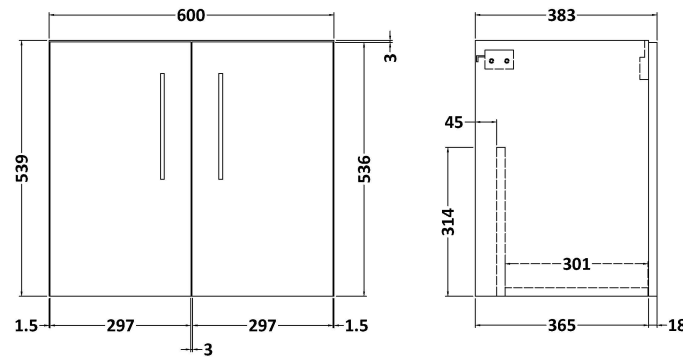

Sales Code: ARN1423W

Description: 600 Wh 2-Door Vanity & Worktop

Packaging Details

Barcode: 5056678414552

Sales Code: NVF1423

Description: 600 Wh 2-Door Unit (365 Deep)

Product Dimensions

Height (mm):	540
Width (mm):	600
Depth (mm):	383
Nett Weight (kg):	14.2

Packaging Dimensions

Height (mm):	560
Width (mm):	620
Depth (mm):	405
Gross Weight (kg):	14.7

Packaging Data

Box Colour:	Brown Cardboard Box - Printed
Box Qty:	0
Label Size:	0 x 0
Label Colour:	White Label
Label Qty:	2

Sales Code: MWT1460

Description: 600 Worktop (605X390x18mm)

Product Dimensions

Height (mm):	18
Width (mm):	605
Depth (mm):	390
Nett Weight (kg):	2.5

Packaging Dimensions

Height (mm):	25
Width (mm):	625
Depth (mm):	410
Gross Weight (kg):	2.5

Packaging Data

Box Colour:	Brown Cardboard Box - Printed
Box Qty:	1
Label Size:	100 x 50
Label Colour:	Not Applicable
Label Qty:	0

Outer Box Dimensions (If Applicable)

Height (mm):	
Width (mm):	
Depth (mm):	
Gross Weight (kg):	
Barcode:	5056462661285