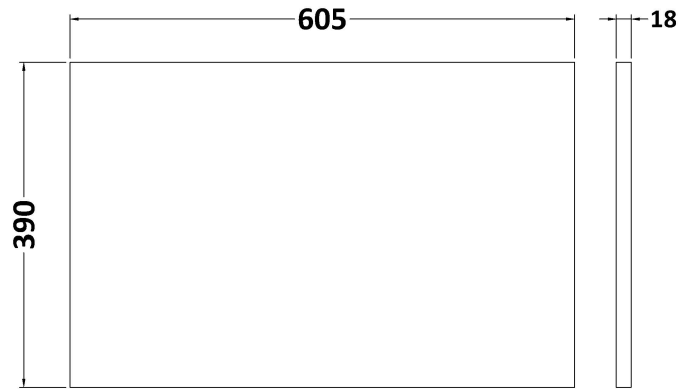

Sales Code: ARN1423W

Description: 600 Wh 2-Door Vanity & Worktop

Packaging Details

Barcode: 5056678414552

Sales Code: NVF1423

Description: 600 Wh 2-Door Unit (365 Deep)

Product Dimensions

Height (mm):	540
Width (mm):	600
Depth (mm):	383
Nett Weight (kg):	14.2

Packaging Dimensions

Height (mm):	560
Width (mm):	620
Depth (mm):	405
Gross Weight (kg):	14.7

Packaging Data

Box Colour:	Brown Cardboard Box - Printed
Box Qty:	0
Label Size:	0 x 0
Label Colour:	White Label
Label Qty:	2

Sales Code: MWT1460

Description: 600 Worktop (605X390x18mm)

Product Dimensions

Height (mm):	18
Width (mm):	605
Depth (mm):	390
Nett Weight (kg):	2.5

Packaging Dimensions

Height (mm):	25
Width (mm):	625
Depth (mm):	410
Gross Weight (kg):	2.5

Packaging Data

Box Colour:	Brown Cardboard Box - Printed
Box Qty:	1
Label Size:	100 x 50
Label Colour:	Not Applicable
Label Qty:	0

Outer Box Dimensions (If Applicable)

Height (mm):	
Width (mm):	
Depth (mm):	
Gross Weight (kg):	
Barcode:	5056462661285