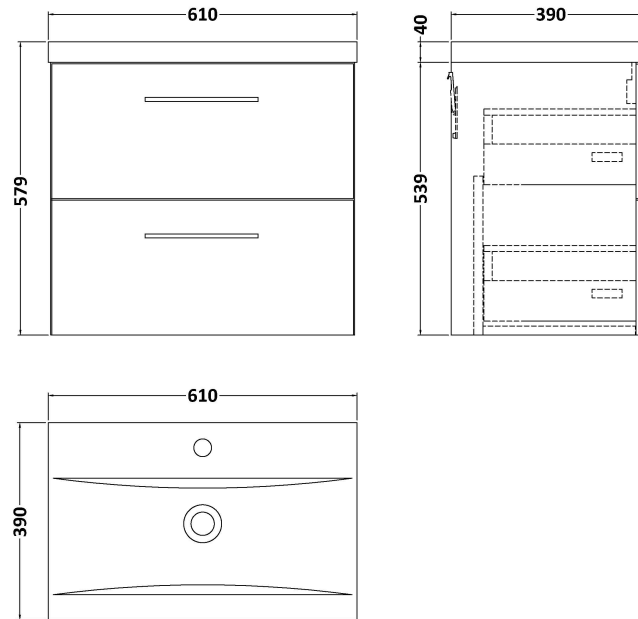

Sales Code: ARN1424A

Description: 600 Wh 2-Drawer Vanity & Basin 1

Packaging Details

Barcode: 5056678414620